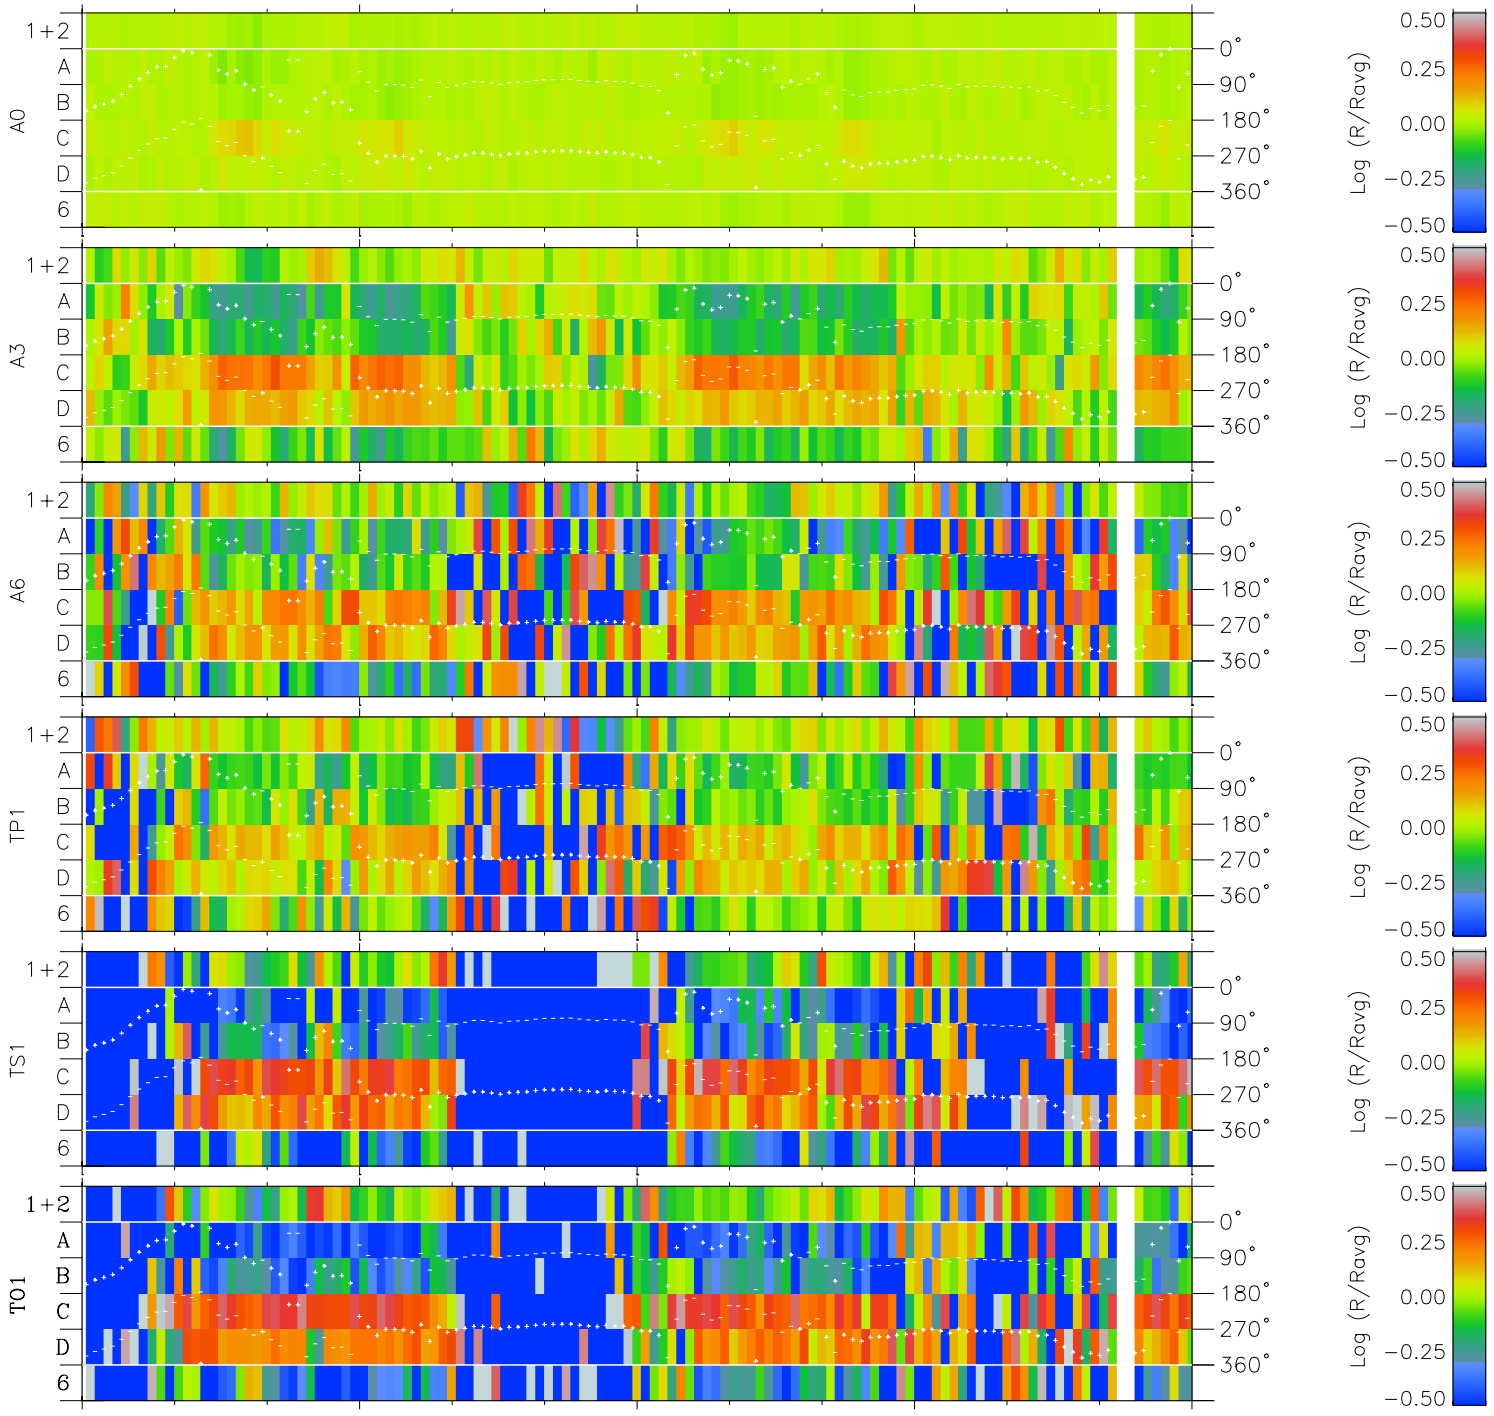

Galileo EPD Real Time Azimuth Anisotropies 97167

Software Version: RTAZIM_MEAN V 1.20
 Data Production: 06-03-00
 Plot Production: Sat Sep 15 11:20:28 2001
 Color File: wondr3
 Geofactor File: 1.1

| 00:00:00 1997-167 | 167-06 | 167-12 | 167-18 | 00:00:00 1997-168 | |
|----------------------|--------|--------|--------|----------------------|------------------------|
| + | + | + | + | + | |
| -62.83 | -61.78 | -60.72 | -59.63 | -58.52 | X JSE(R _j) |
| -48.64 | -48.63 | -48.59 | -48.55 | -48.48 | Y JSE(R _j) |
| 1.80 | 1.82 | 1.83 | 1.84 | 1.85 | Z JSE(R _j) |

- ◇ = Jupiter look direction
- = Corotation look direction