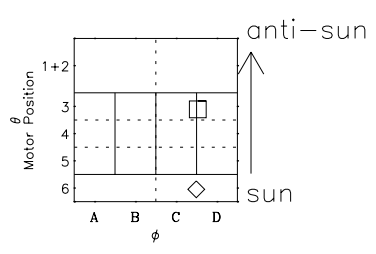

Galileo EPD Real Time Omni Spectrum 97166

Software Version: RTSPEC_OMNI V 1.20
 Data Production: 06-03-00
 Plot Production: Sat Sep 15 11:10:50 2001
 Color File: wondr3
 Geofactor File: 1.1

◇ = Jupiter look direction
 □ = Corotation look direction