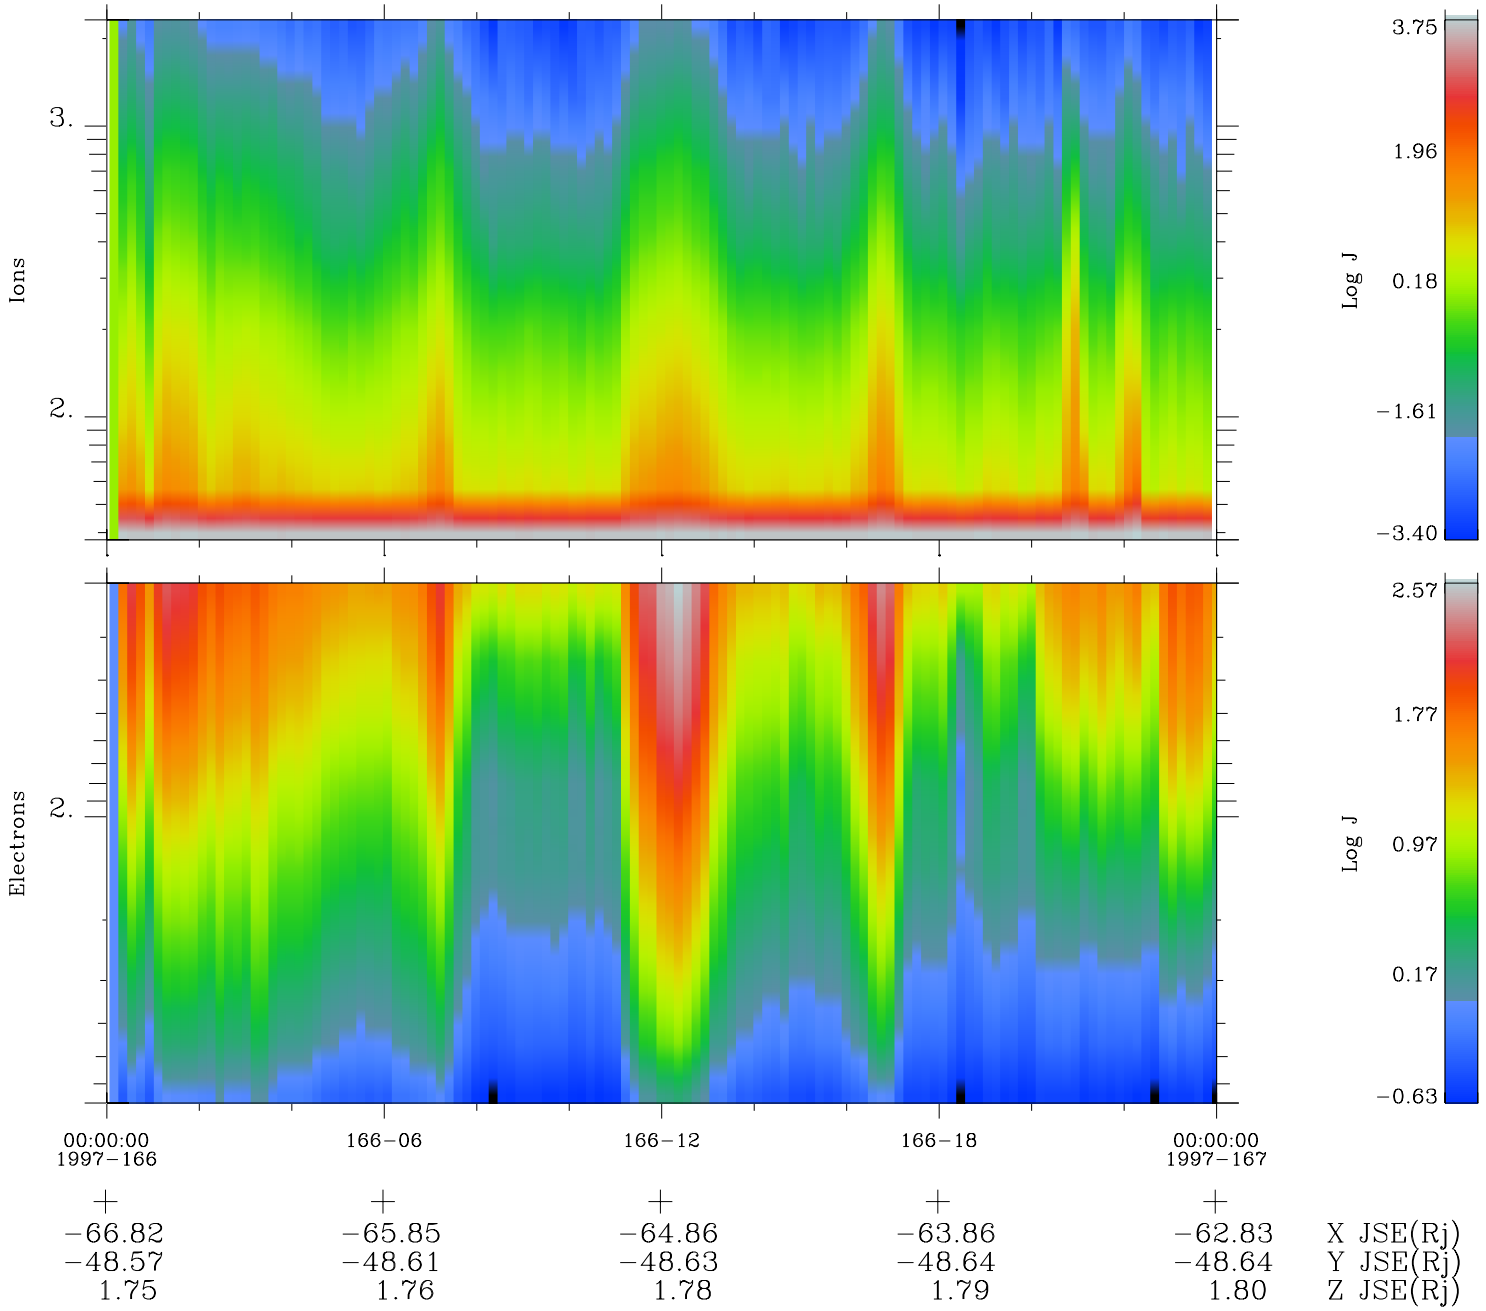

Galileo EPD Real Time Omni Spectrum 97166

Software Version: RTSPEC_OMNI V 1.20
 Data Production: 06-03-00
 Plot Production: Sat Sep 15 11:10:50 2001
 Color File: wondr3
 Geofactor File: 1.1

◇ = Jupiter look direction
 □ = Corotation look direction