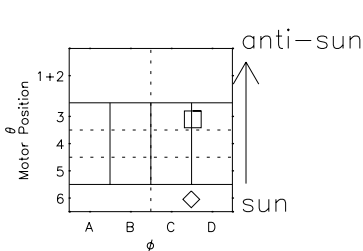

Galileo EPD Real Time R6 Electrons Spectra 97166

Software Version: RTSPEC_R6 V 1.20
 Data Production: 06-03-00
 Plot Production: Sat Sep 15 11:10:44 2001
 Color File: wondr3
 Geofactor File: 1.1

- ◇ = Jupiter look direction
- = Corotation look direction