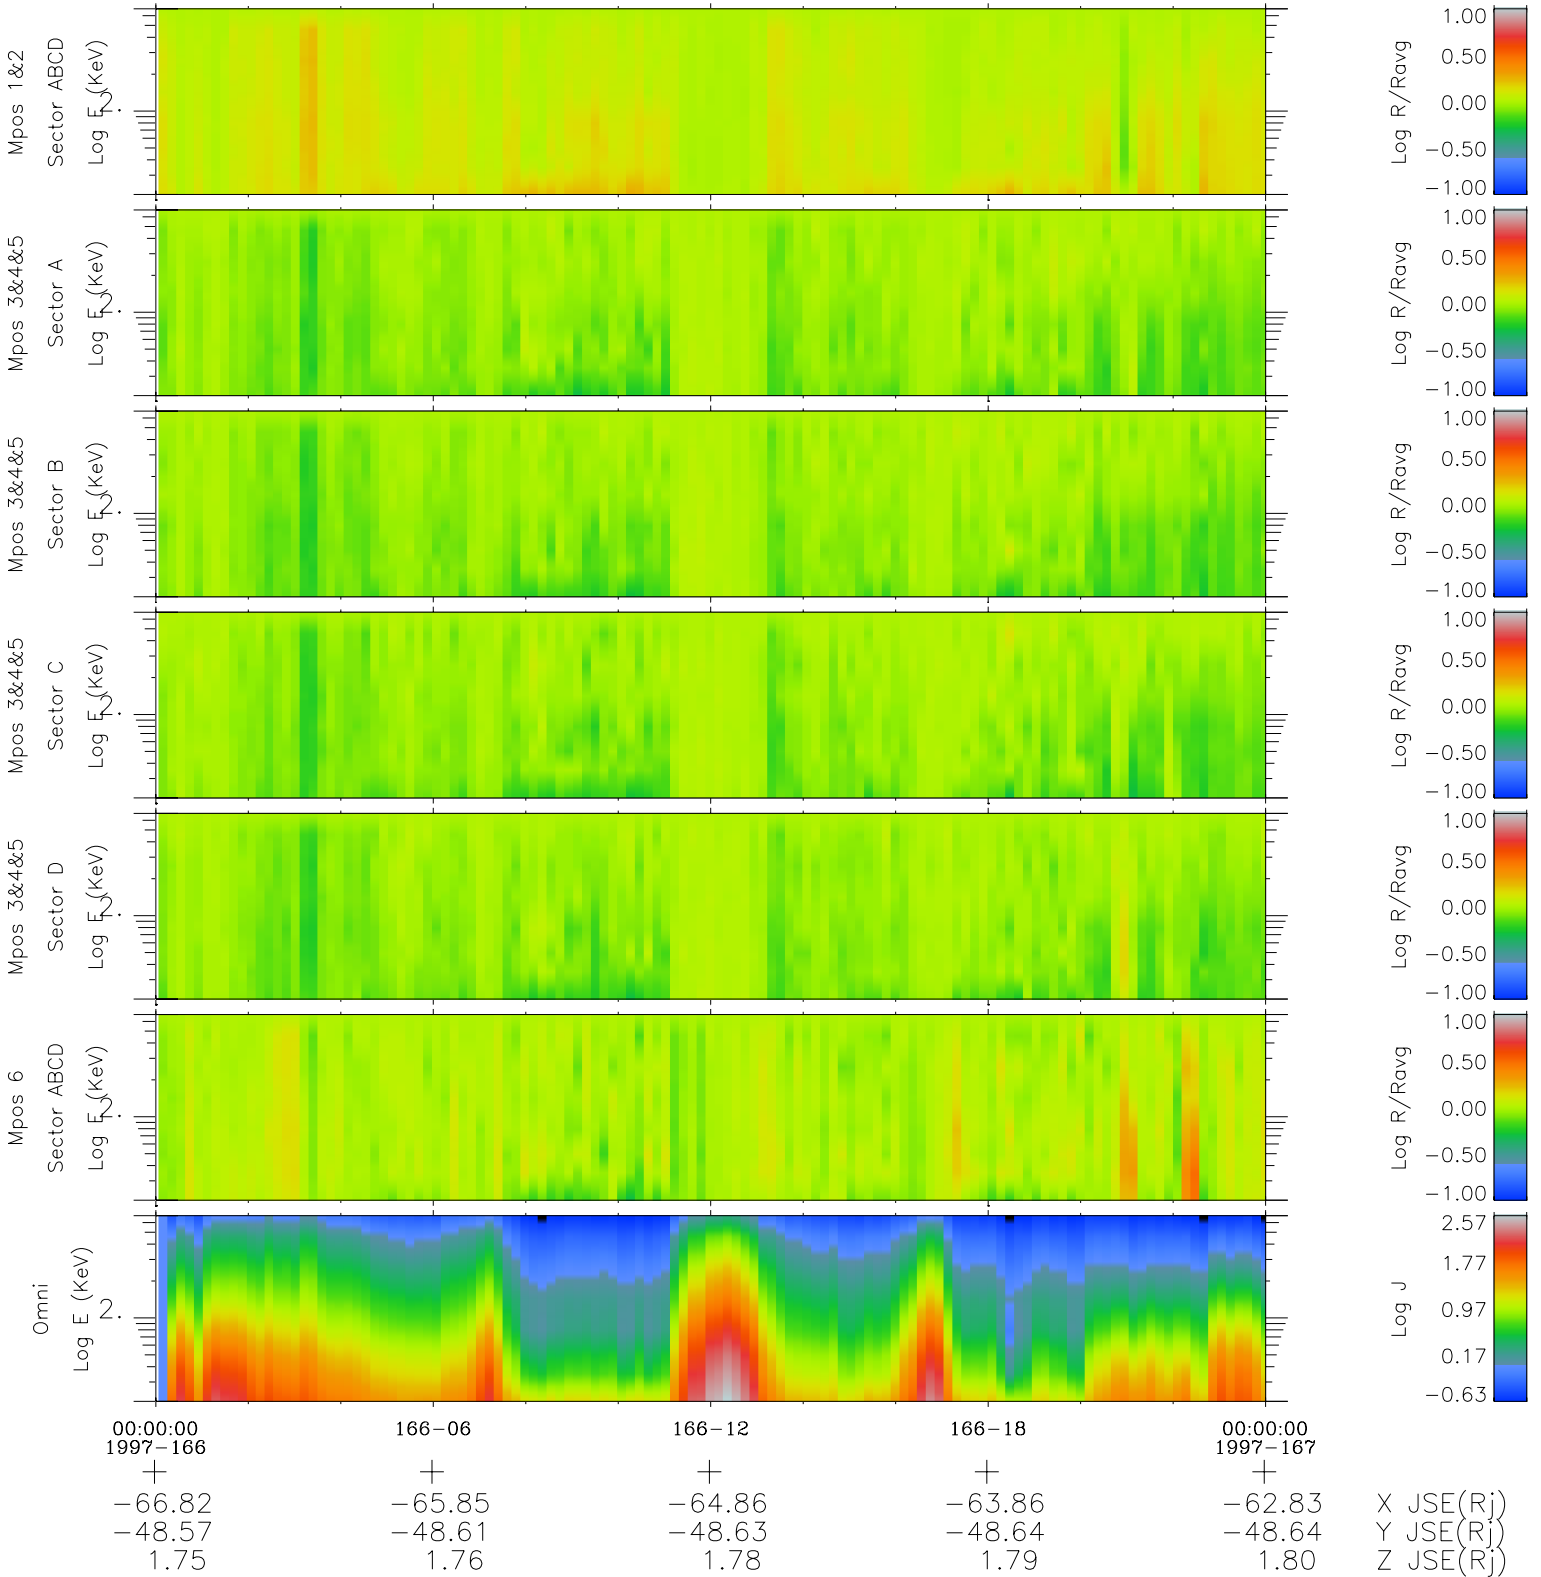

Galileo EPD Real Time R6 Electrons Spectra 97166

Software Version: RTSPEC_R6 V 1.20
 Data Production: 06-03-00
 Plot Production: Sat Sep 15 11:10:44 2001
 Color File: wondr3
 Geofactor File: 1.1

- ◇ = Jupiter look direction
- = Corotation look direction