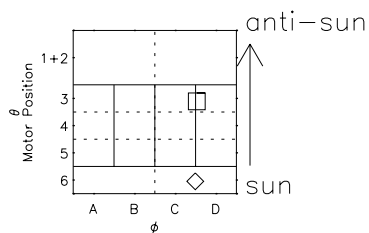

Galileo EPD Real Time R6 Ions Spectra 97166

Software Version: RTSPEC_R6 V 1.20
 Data Production: 06-03-00
 Plot Production: Sat Sep 15 11:10:37 2001
 Color File: wondr3
 Geofactor File: 1.1

- ◇ = Jupiter look direction
- = Corotation look direction