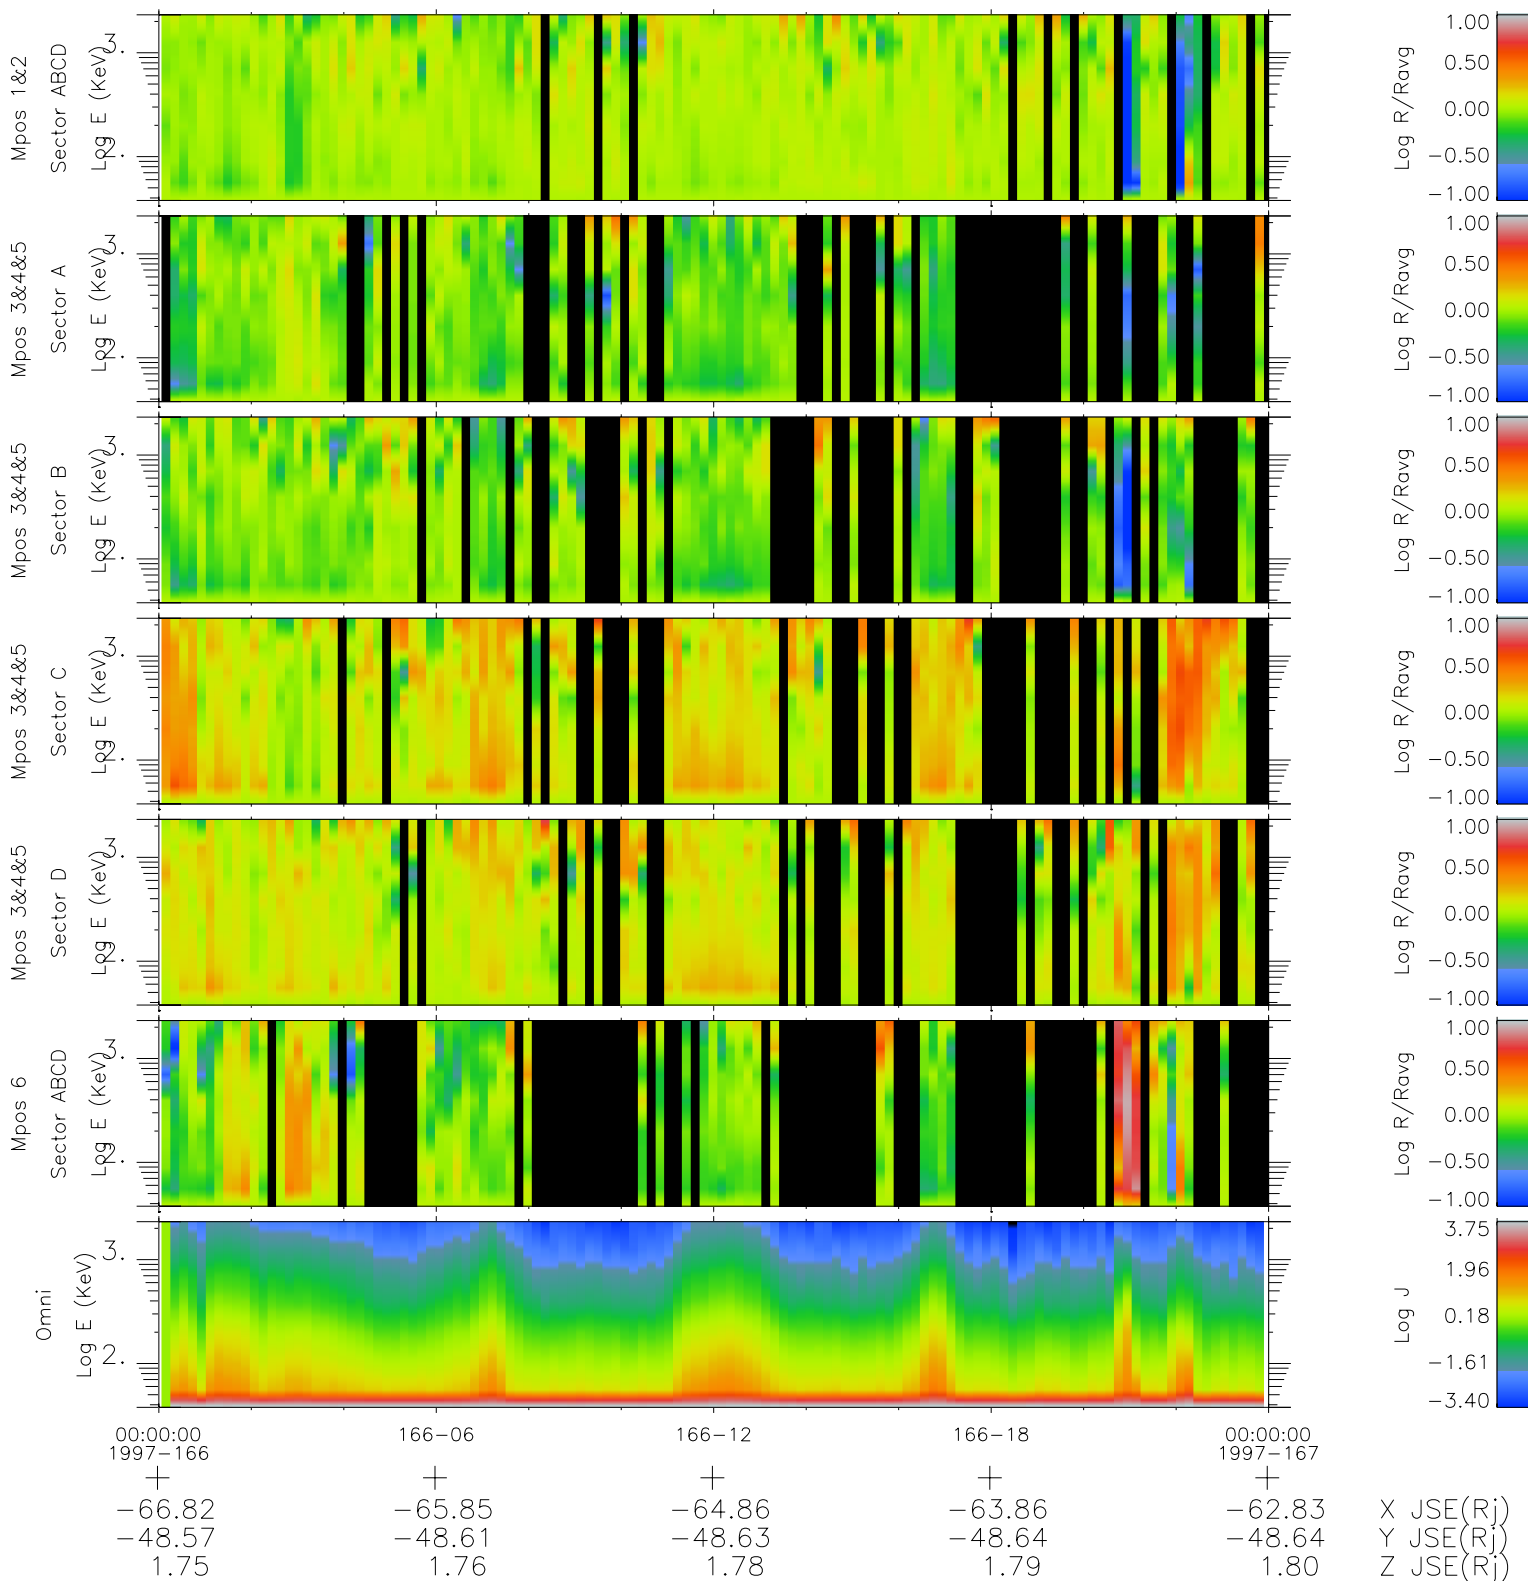

Galileo EPD Real Time R6 Ions Spectra 97166

Software Version: RTSPEC_R6 V 1.20
 Data Production: 06-03-00
 Plot Production: Sat Sep 15 11:10:37 2001
 Color File: wondr3
 Geofactor File: 1.1

- ◇ = Jupiter look direction
- = Corotation look direction