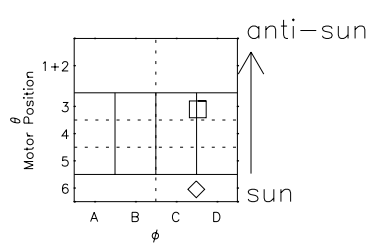

- = Jupiter look direction
- = Corotation look direction