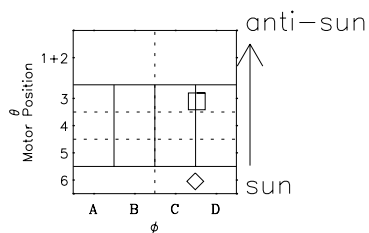

# Galileo EPD Real-Time Omni 97166

Software Version: RTLINE\_OMNI V 1.20  
Data Production: 06-03-00  
Plot Production: Sat Sep 15 11:12:54 2001

- ◇ = Jupiter look direction
- = Corotation look direction