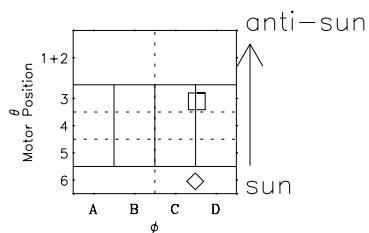

Galileo EPD Real-Time Omni 97166

Software Version: RTLINE_OMNI V 1.20
Data Production: 06-03-00
Plot Production: Sat Sep 15 11:12:53 2001

◇ = Jupiter look direction
□ = Corotation look direction