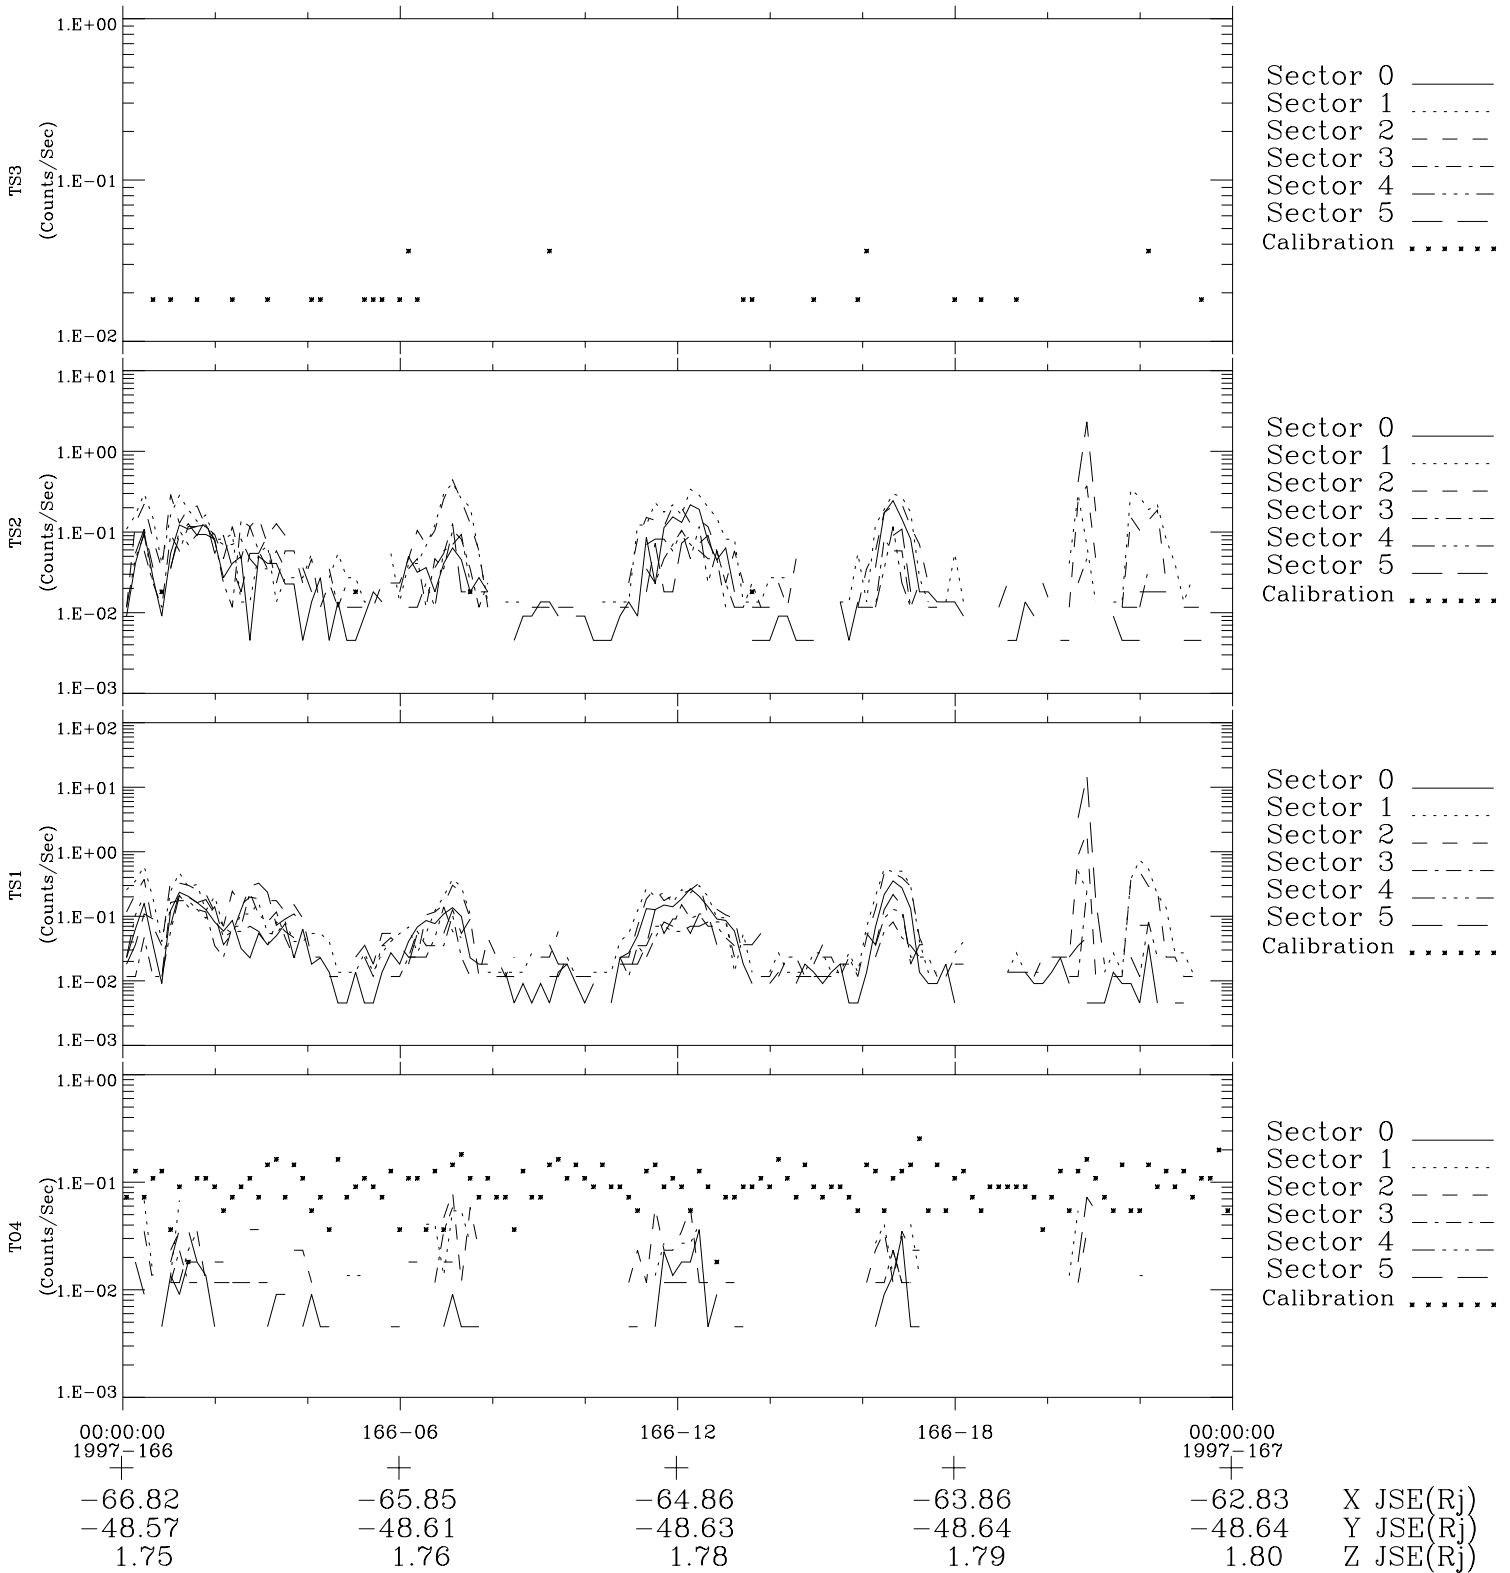

Galileo EPD Real-Time Six-Sector 97166

Software Version: RTLINE_R6 V 1.20
Data Production: 06-03-00
Plot Production: Sat Sep 15 11:13:01 2001

◇ = Jupiter look direction
□ = Corotation look direction