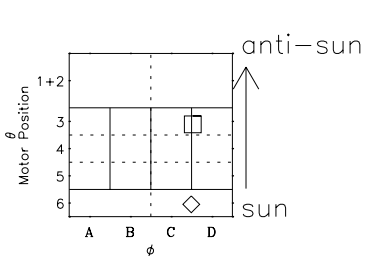

Galileo EPD Real-Time Six-Sector 97166

Software Version: RTLINE_R6 V 1.20
Data Production: 06-03-00
Plot Production: Sat Sep 15 11:13:01 2001

◇ = Jupiter look direction
□ = Corotation look direction