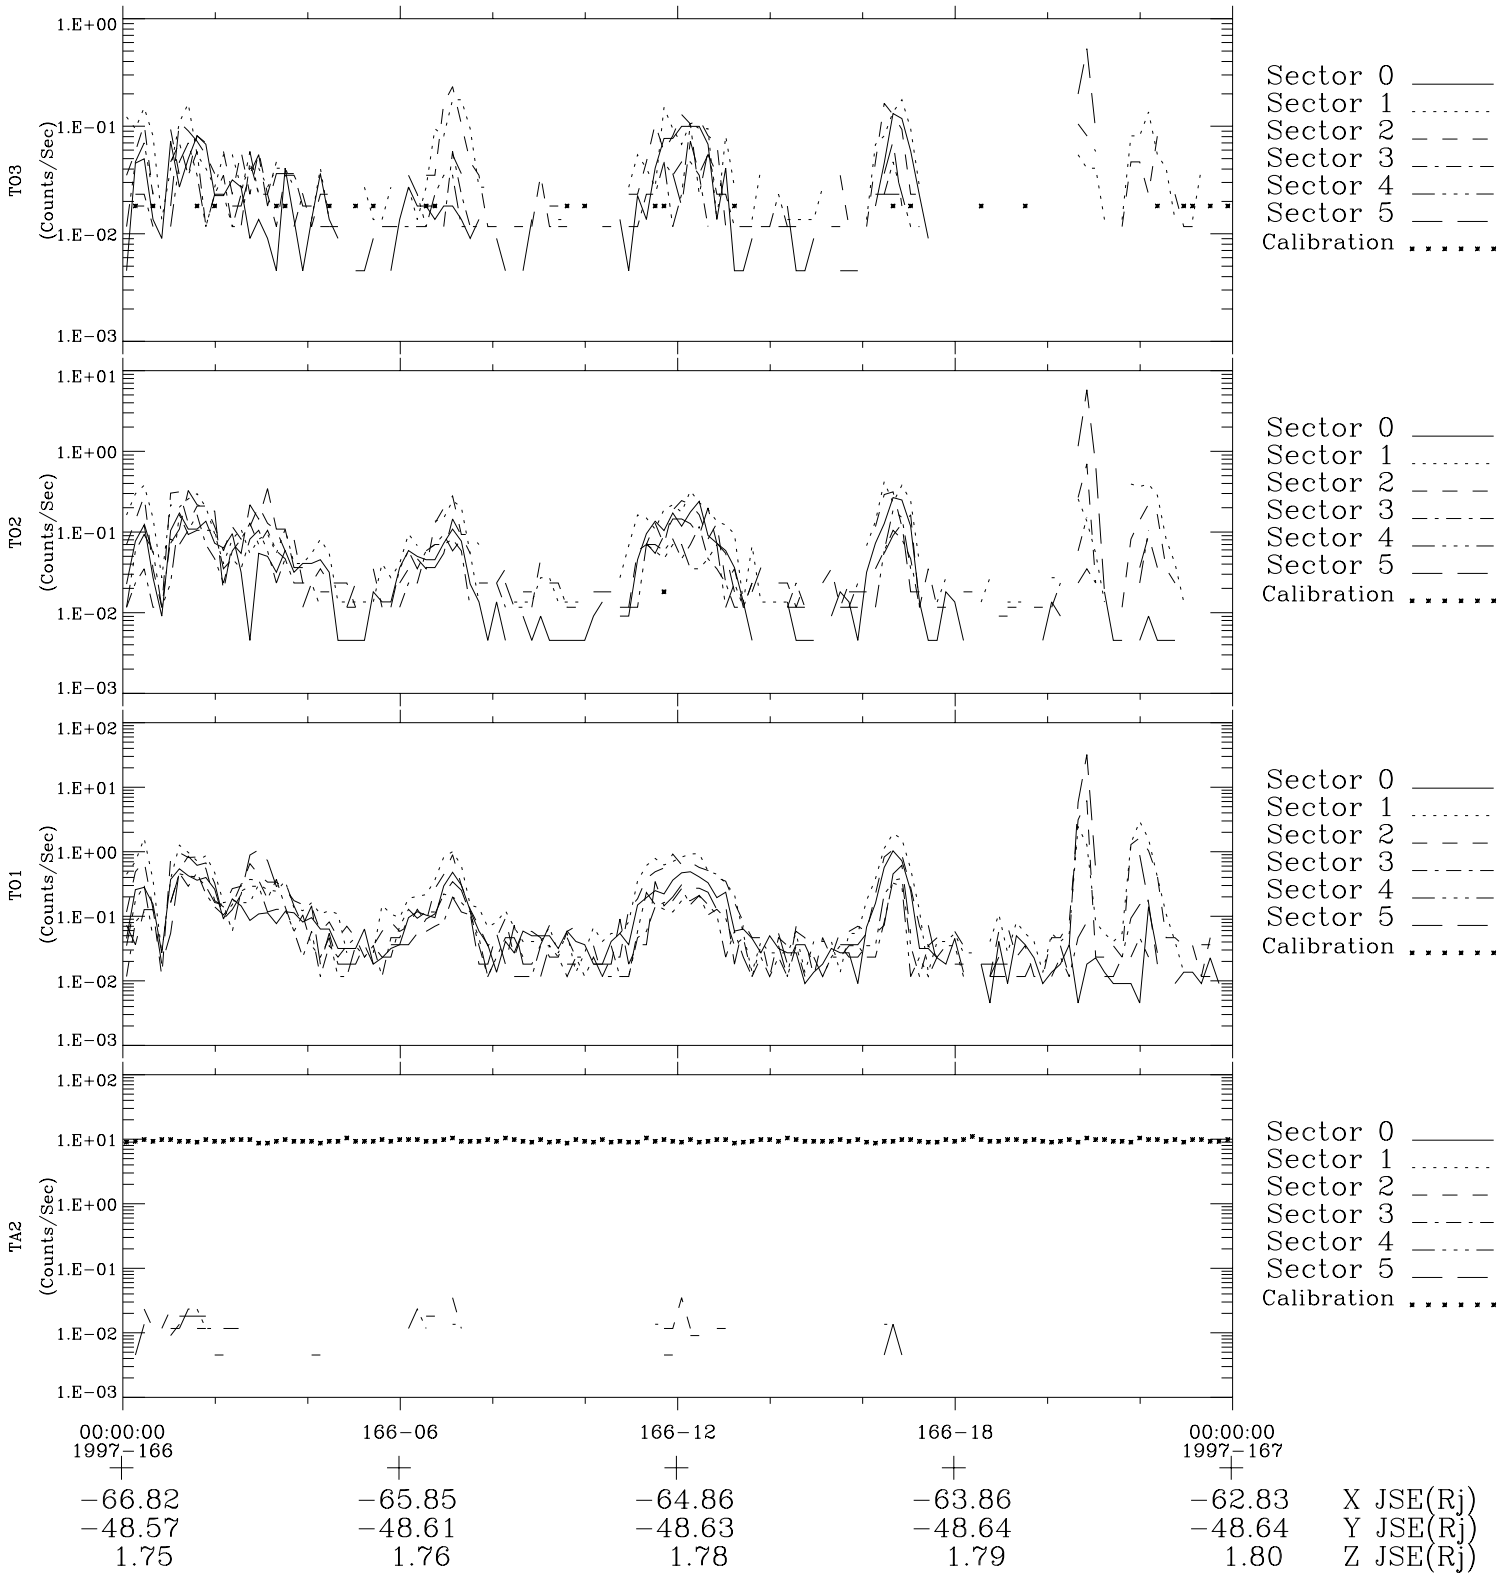

# Galileo EPD Real-Time Six-Sector 97166

Software Version: RTLINE\_R6 V 1.20  
Data Production: 06-03-00  
Plot Production: Sat Sep 15 11:13:01 2001

◇ = Jupiter look direction  
□ = Corotation look direction