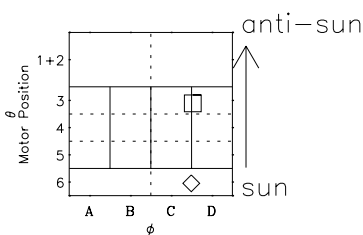

# Galileo EPD Real-Time Six-Sector 97166

Software Version: RTLINE\_R6 V 1.20  
Data Production: 06-03-00  
Plot Production: Sat Sep 15 11:13:01 2001

◇ = Jupiter look direction  
□ = Corotation look direction