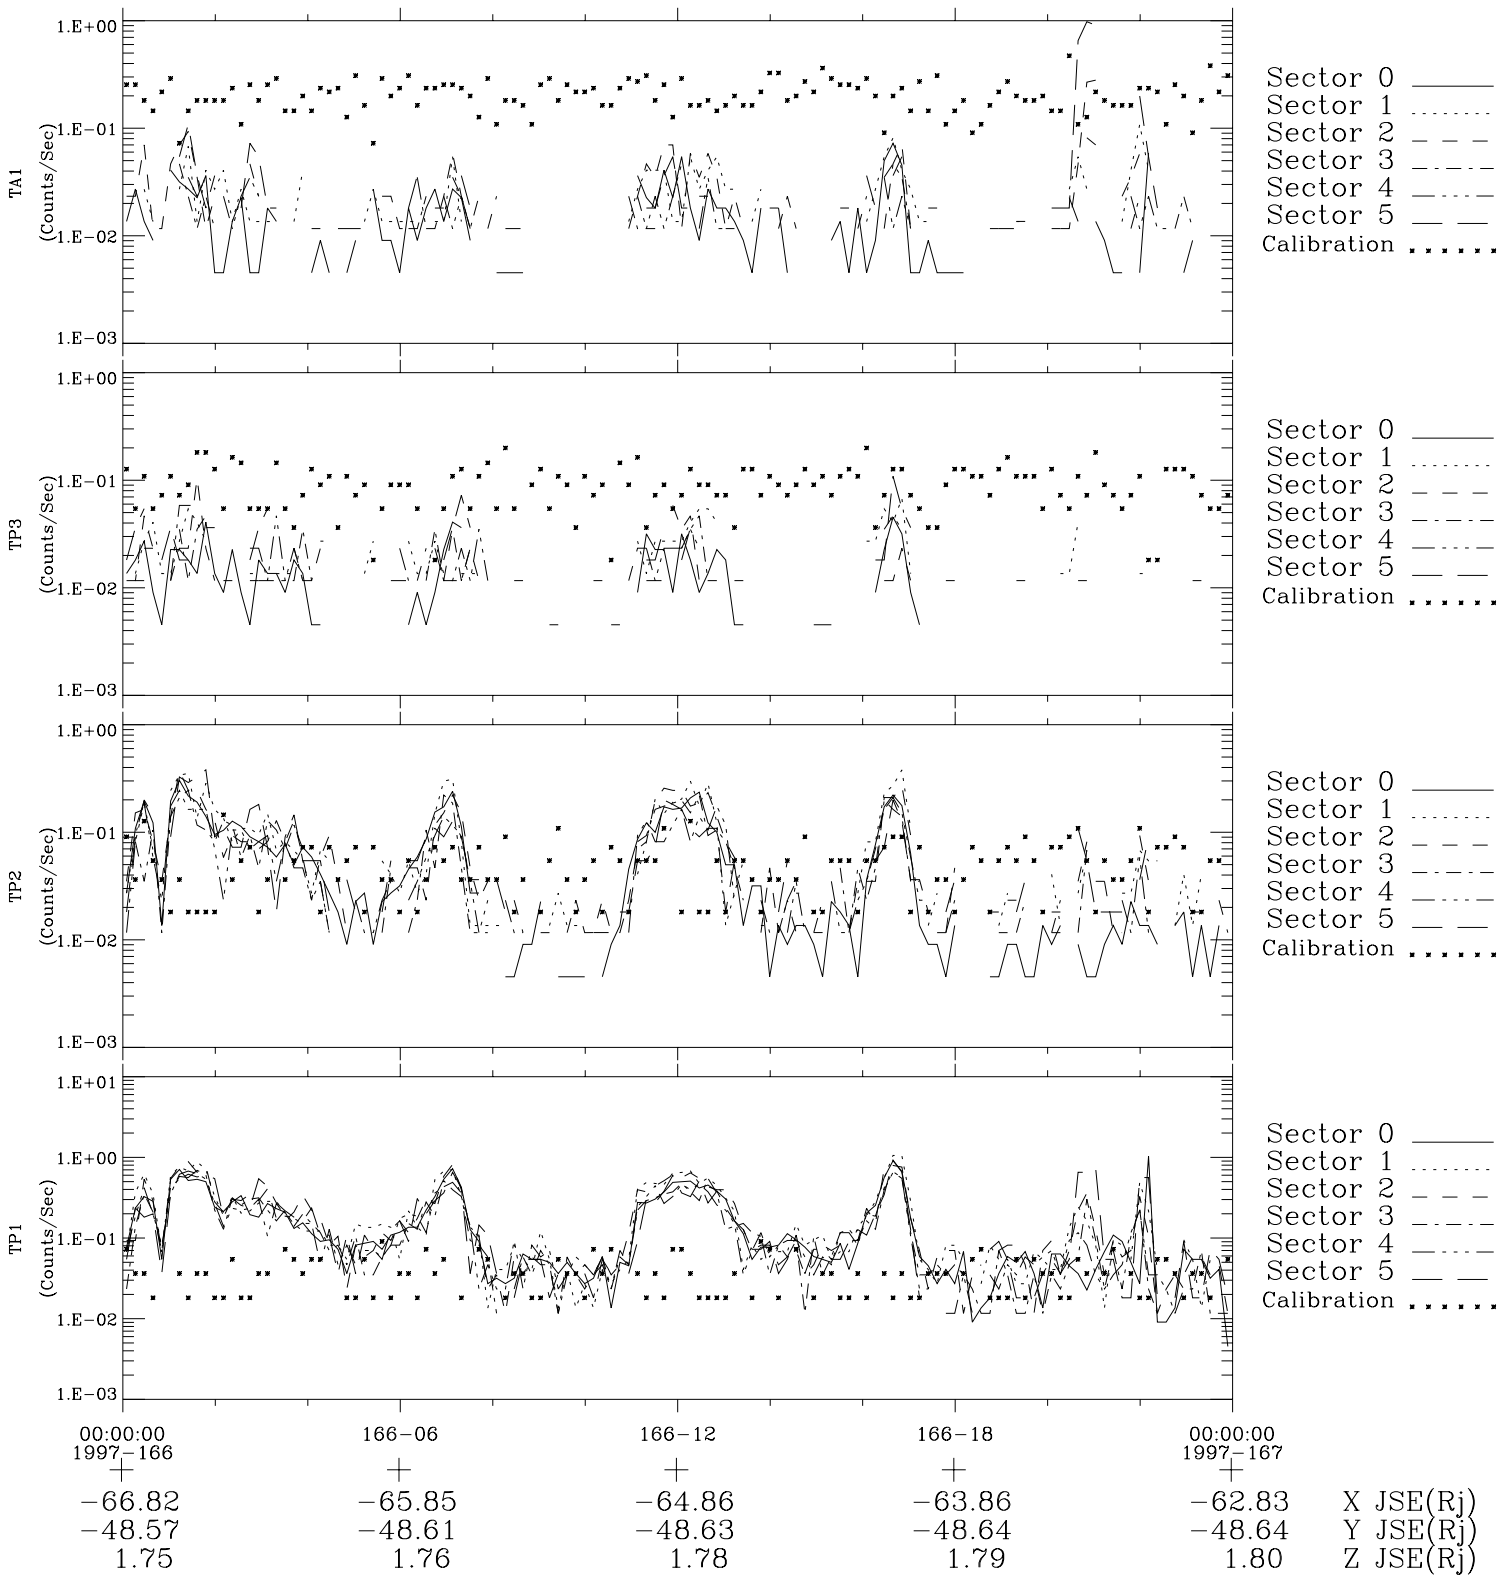

Galileo EPD Real-Time Six-Sector 97166

Software Version: RTLINE_R6 V 1.20
Data Production: 06-03-00
Plot Production: Sat Sep 15 11:13:00 2001

◇ = Jupiter look direction
□ = Corotation look direction