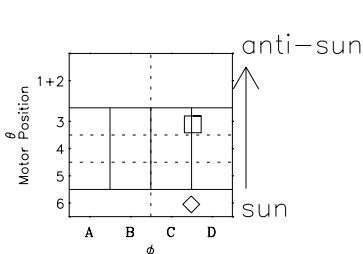

Galileo EPD Real-Time Six-Sector 97166

Software Version: RTLINE_R6 V 1.20
Data Production: 06-03-00
Plot Production: Sat Sep 15 11:13:00 2001

◇ = Jupiter look direction
□ = Corotation look direction