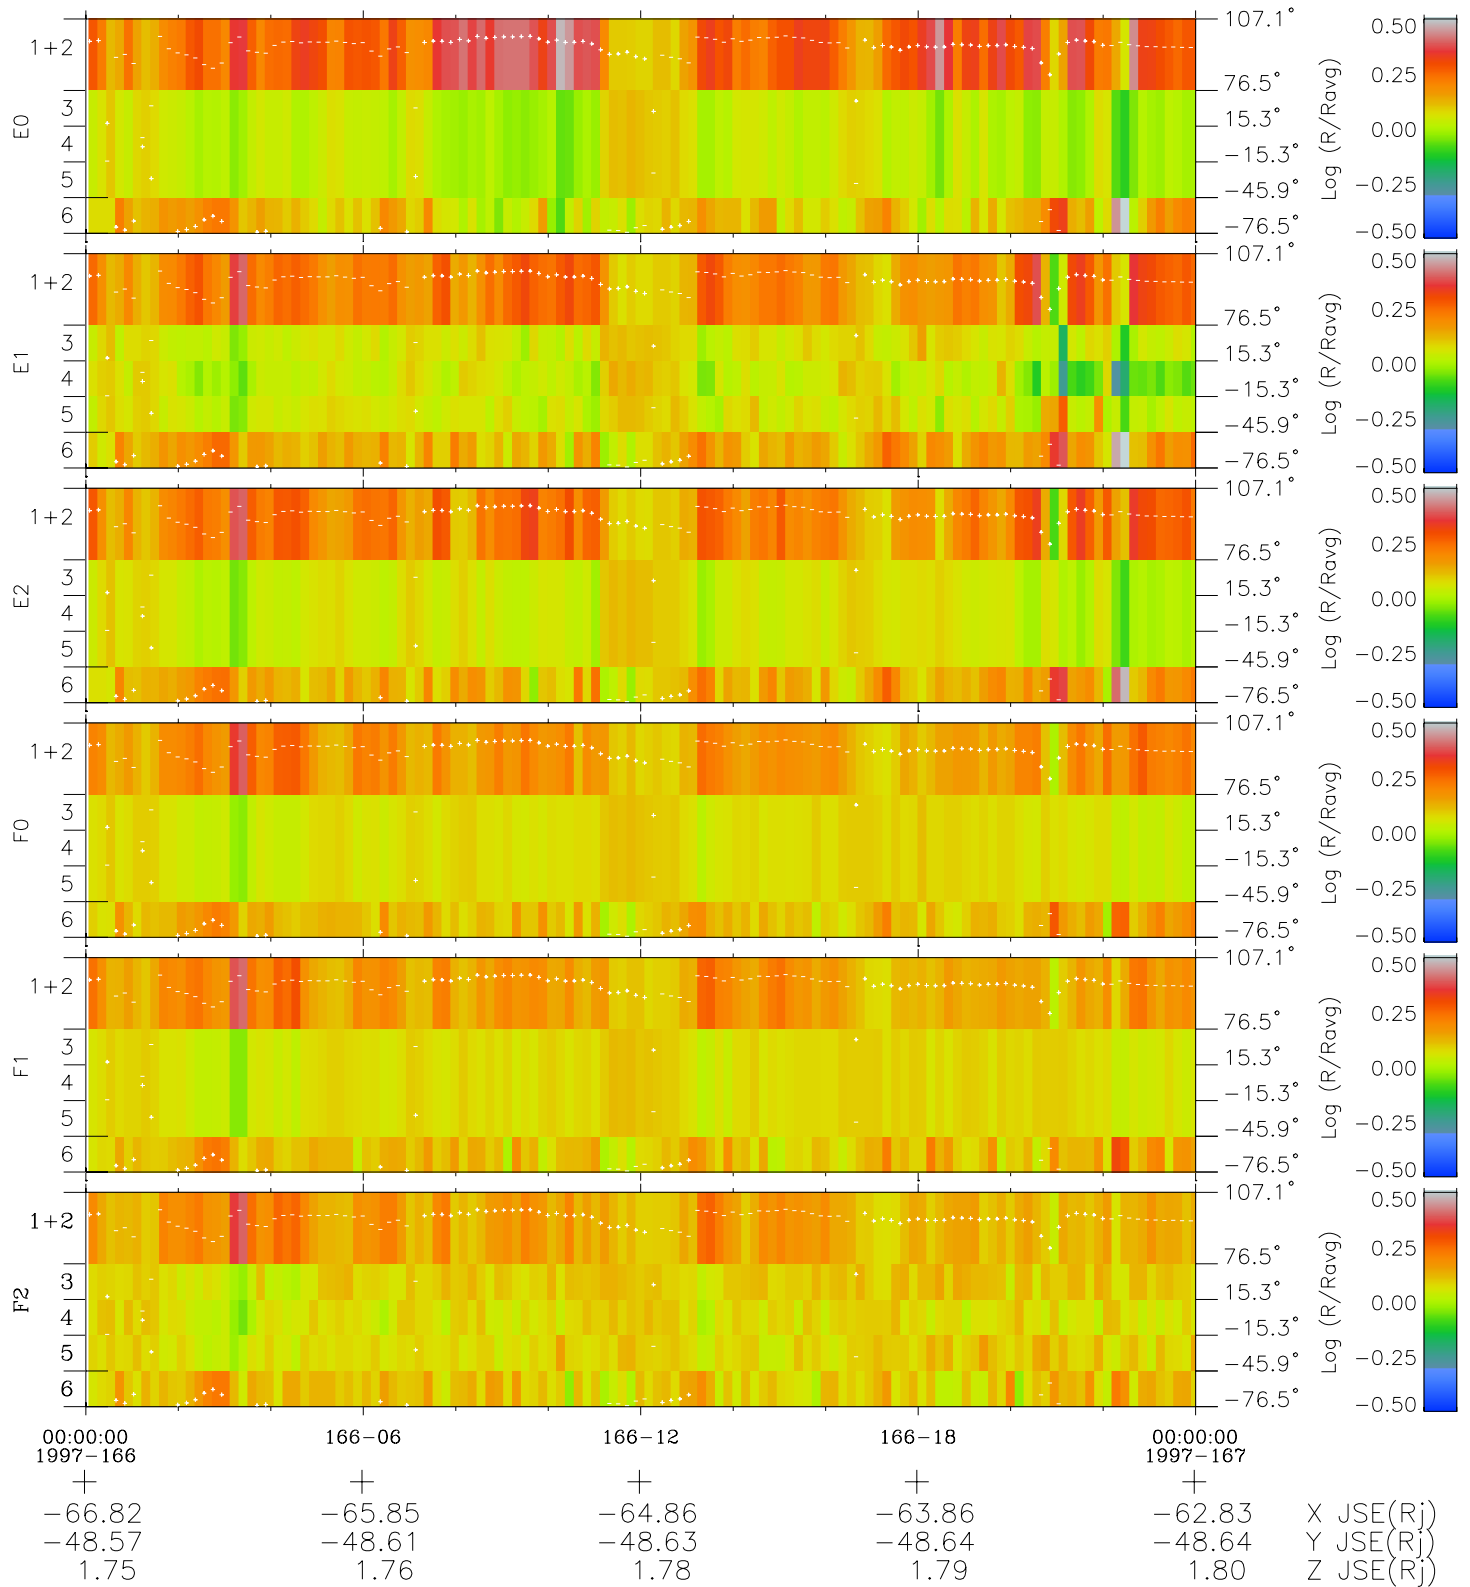

Galileo EPD Real Elevation Anisotropies 97166

Software Version: RTELEV_MEAN V 1.20
Data Production: 06-03-00
Plot Production: Sat Sep 15 11:11:49 2001
Color File: wondr3
Geofactor File: 1.1

- ◇ = Jupiter look direction
- = Corotation look direction