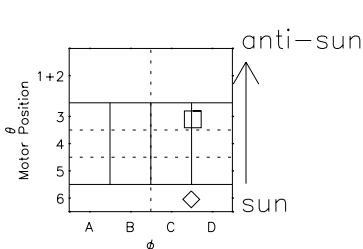

Galileo EPD Real Elevation Anisotropies 97166

Software Version: RTELEV_MEAN V 1.20
Data Production: 06-03-00
Plot Production: Sat Sep 15 11:11:49 2001
Color File: wondr3
Geofactor File: 1.1

- ◇ = Jupiter look direction
- = Corotation look direction