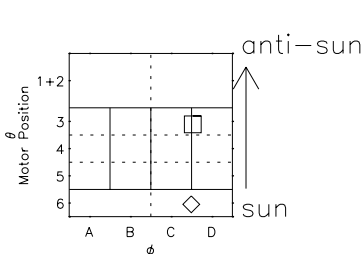

Galileo EPD Real Elevation Anisotropies 97166

Software Version: RTELEV_MEAN V 1.20
 Data Production: 06-03-00
 Plot Production: Sat Sep 15 11:11:43 2001
 Color File: wondr3
 Geofactor File: 1.1

- ◇ = Jupiter look direction
- = Corotation look direction