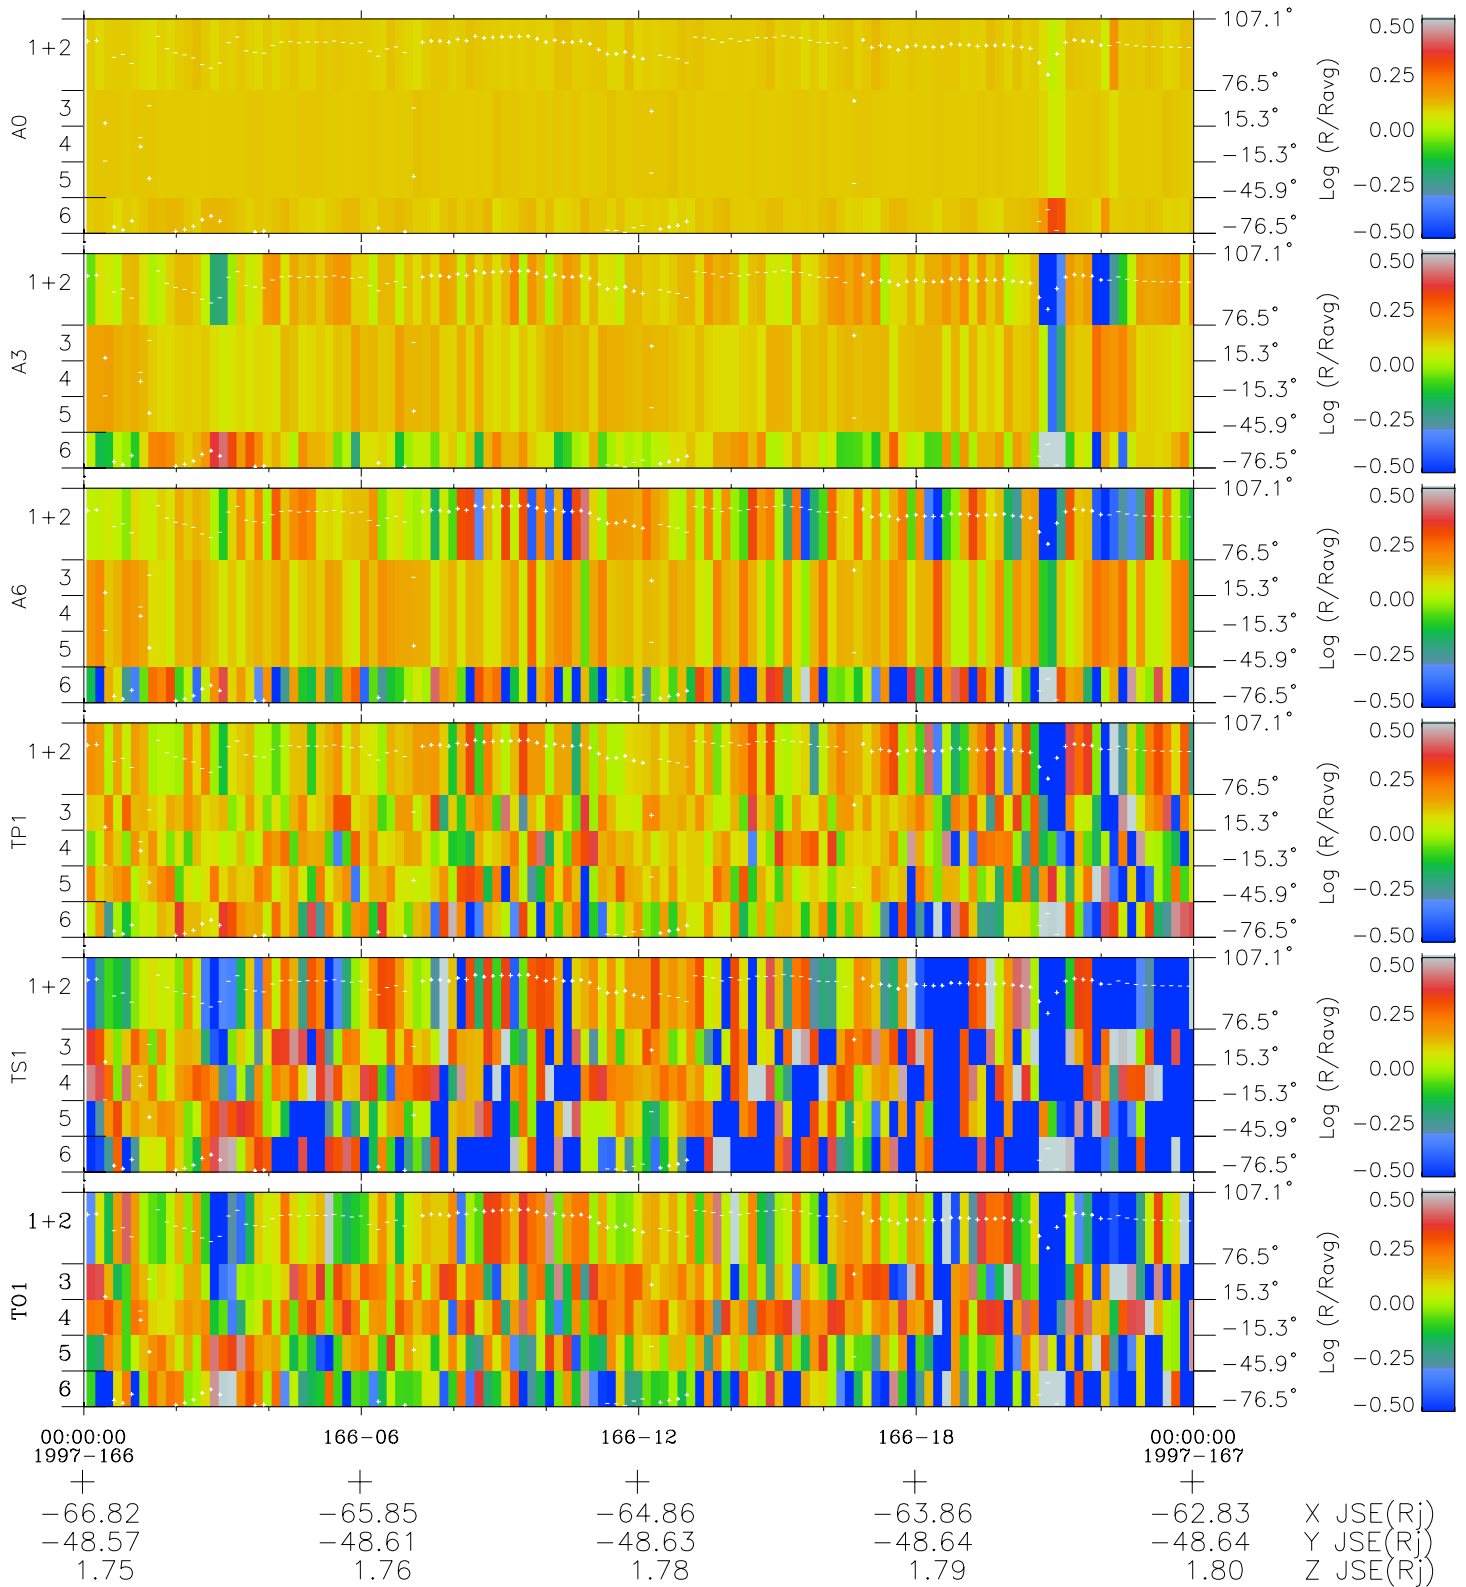

Galileo EPD Real Elevation Anisotropies 97166

Software Version: RTELEV_MEAN V 1.20
 Data Production: 06-03-00
 Plot Production: Sat Sep 15 11:11:43 2001
 Color File: wondr3
 Geofactor File: 1.1

- ◇ = Jupiter look direction
- = Corotation look direction