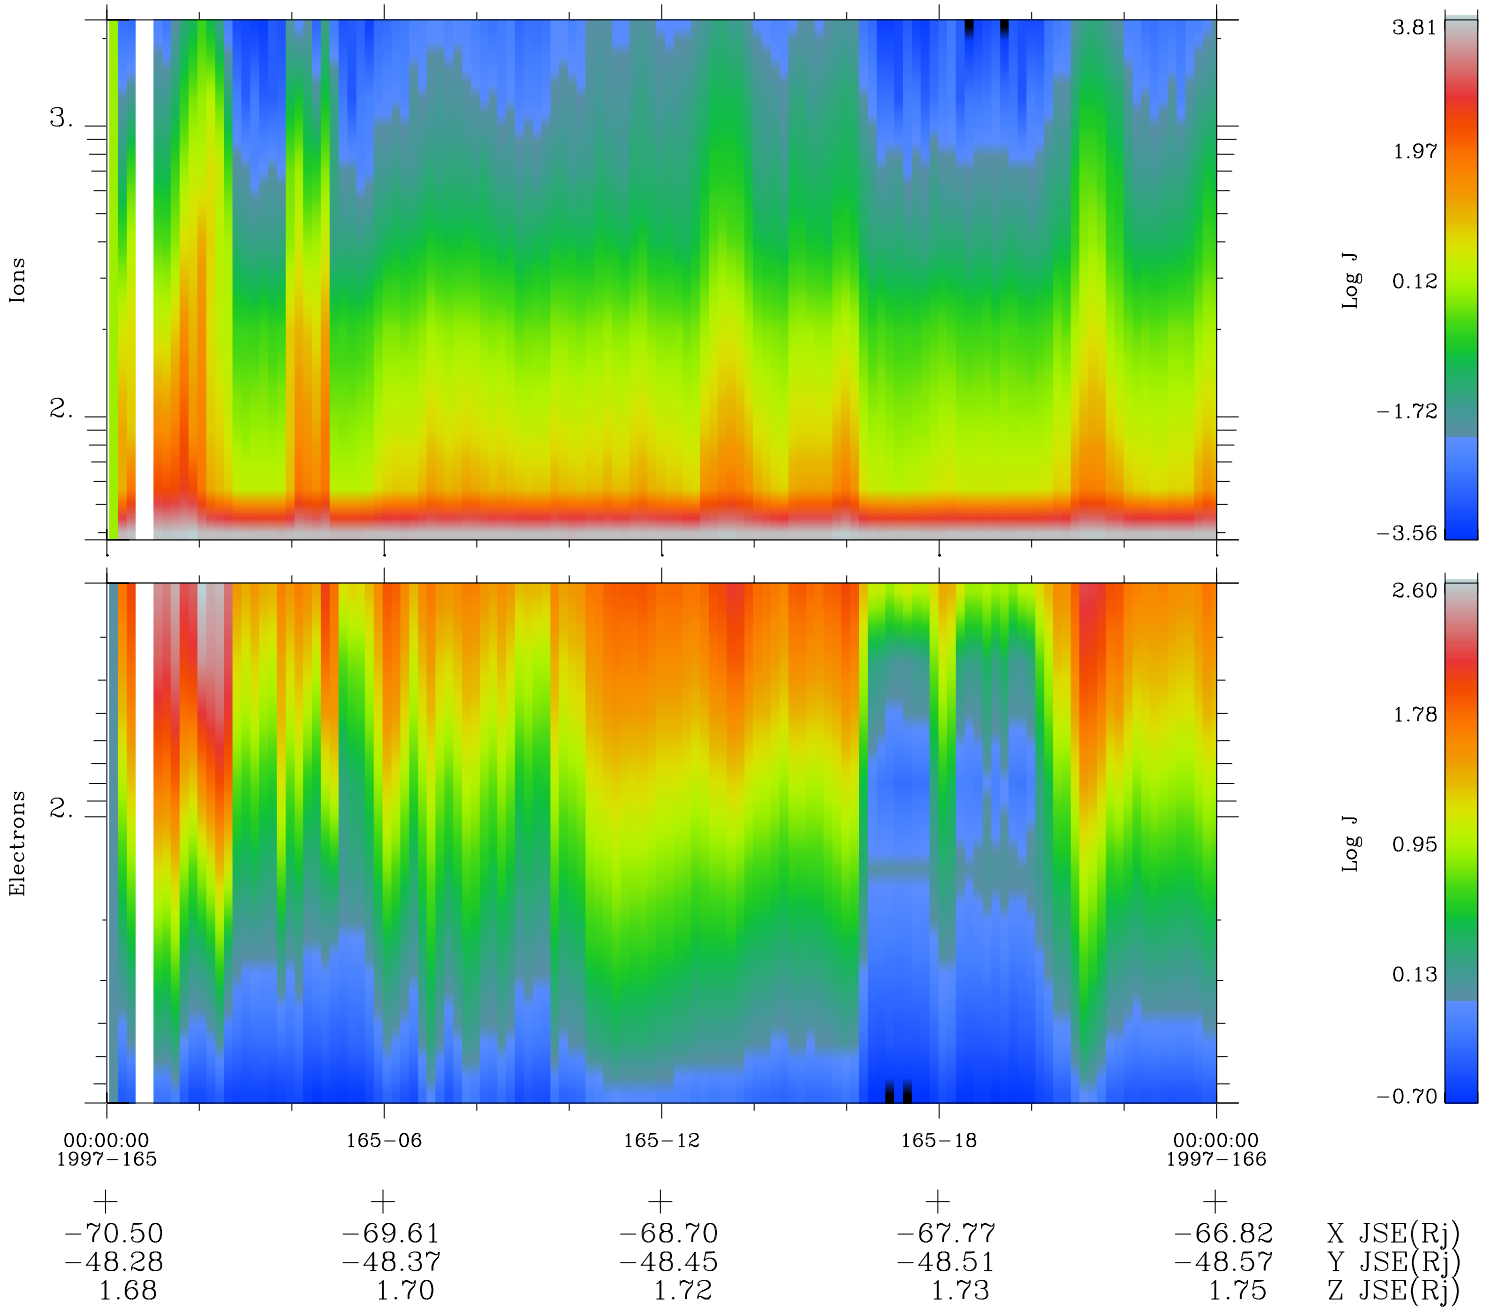

Galileo EPD Real Time Omni Spectrum 97165

Software Version: RTSPEC_OMNI V 1.20
 Data Production: 06-03-00
 Plot Production: Sat Sep 15 11:02:41 2001
 Color File: wondr3
 Geofactor File: 1.1

◇ = Jupiter look direction
 □ = Corotation look direction