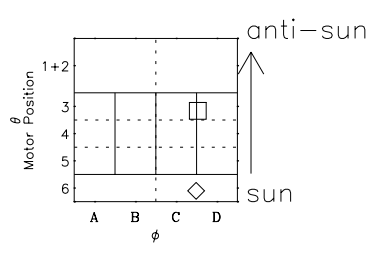

Galileo EPD Real Time Omni Spectrum 97165

Software Version: RTSPEC_OMNI V 1.20
 Data Production: 06-03-00
 Plot Production: Sat Sep 15 11:02:41 2001
 Color File: wondr3
 Geofactor File: 1.1

◇ = Jupiter look direction
 □ = Corotation look direction