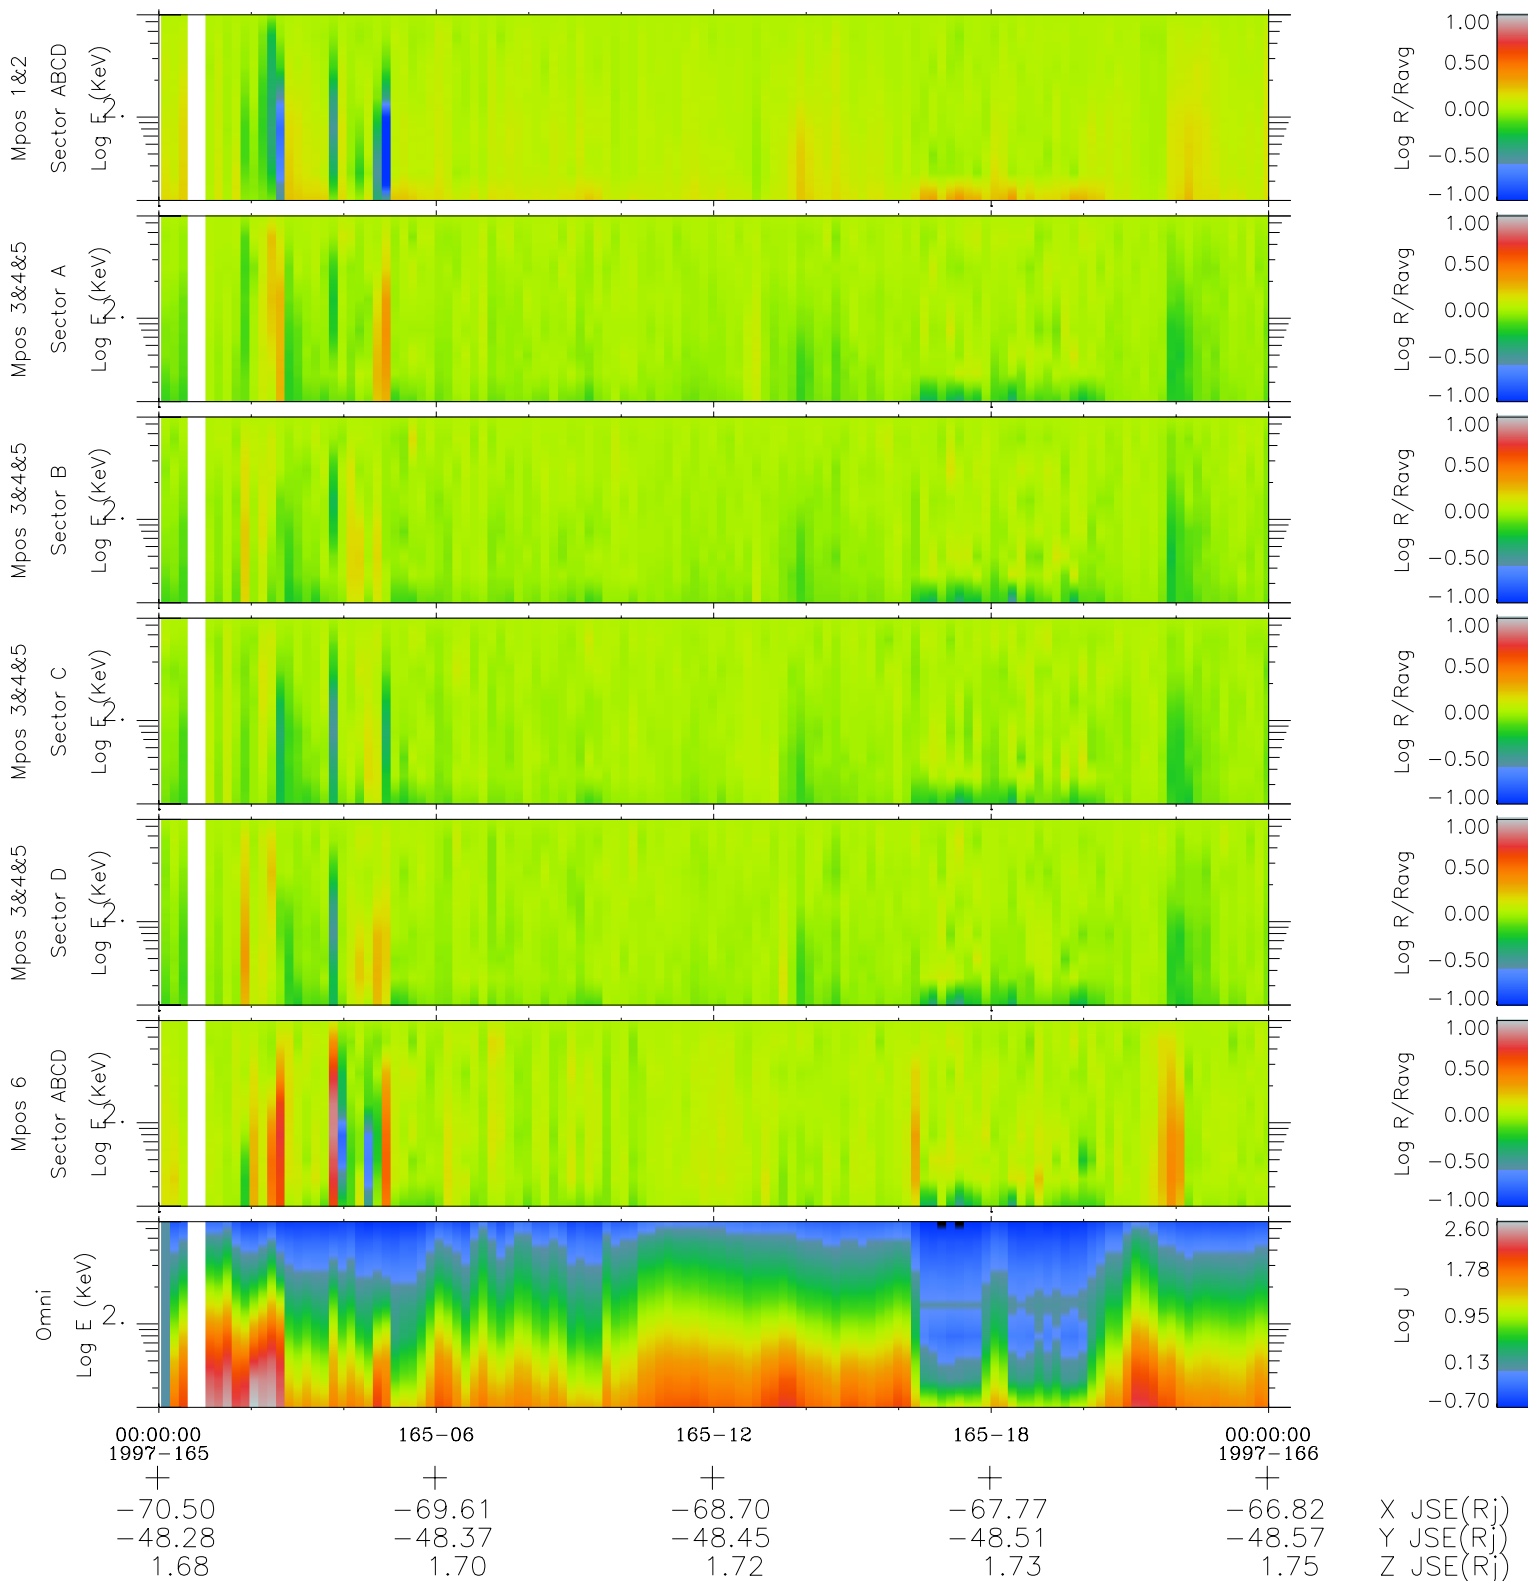

# Galileo EPD Real Time R6 Electrons Spectra 97165

Software Version: RTSPEC\_R6 V 1.20  
 Data Production: 06-03-00  
 Plot Production: Sat Sep 15 11:02:35 2001  
 Color File: wondr3  
 Geofactor File: 1.1

- ◇ = Jupiter look direction
- = Corotation look direction