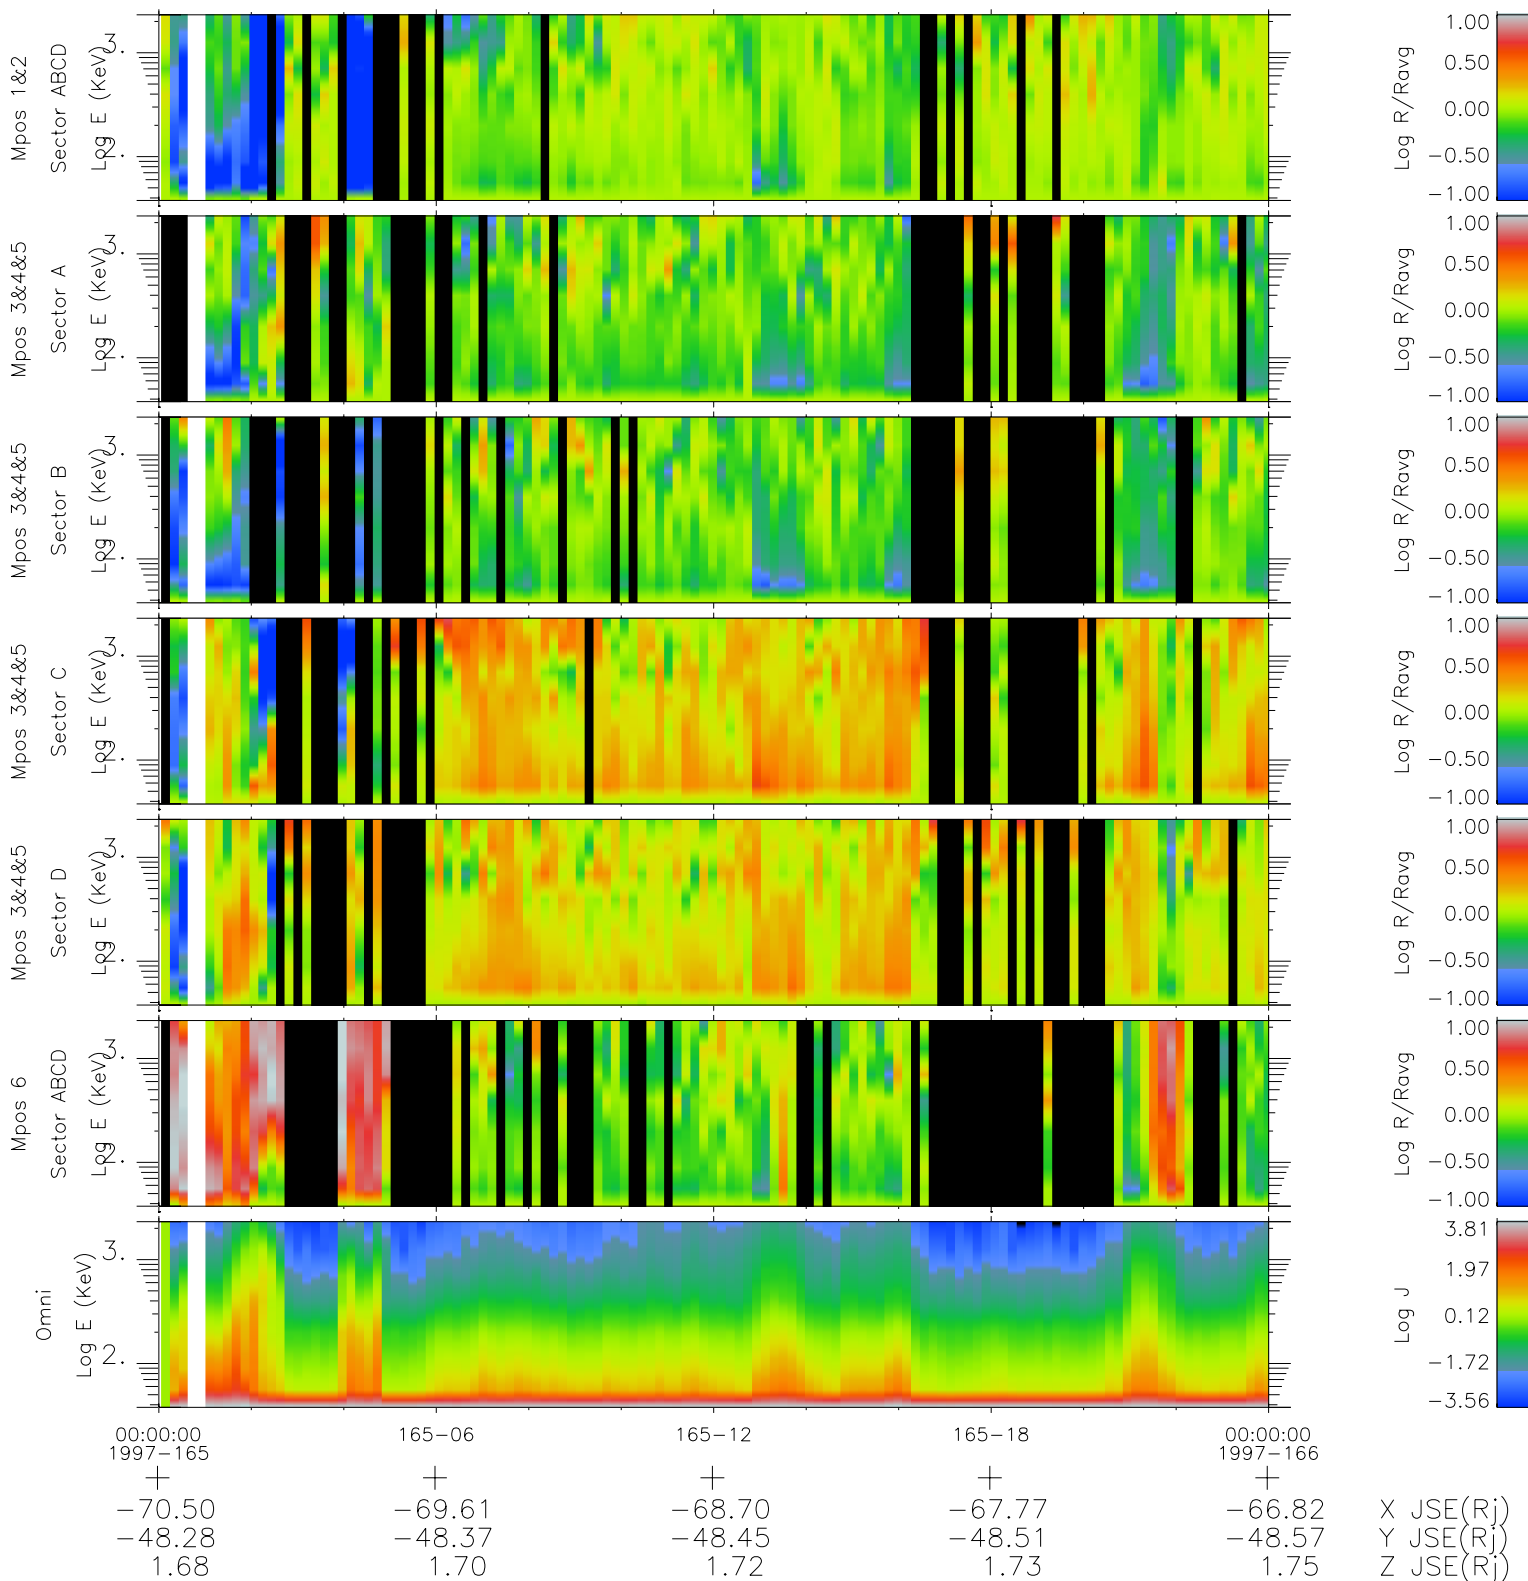

Galileo EPD Real Time R6 Ions Spectra 97165

Software Version: RTSPEC_R6 V 1.20
 Data Production: 06-03-00
 Plot Production: Sat Sep 15 11:02:27 2001
 Color File: wondr3
 Geofactor File: 1.1

- ◇ = Jupiter look direction
- = Corotation look direction