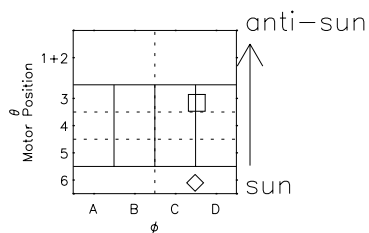

Galileo EPD Real Time R6 Ions Spectra 97165

Software Version: RTSPEC_R6 V 1.20
 Data Production: 06-03-00
 Plot Production: Sat Sep 15 11:02:27 2001
 Color File: wondr3
 Geofactor File: 1.1

- ◇ = Jupiter look direction
- = Corotation look direction