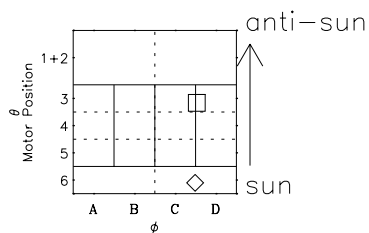

# Galileo EPD Real-Time Omni 97165

Software Version: RTLINE\_OMNI V 1.20  
Data Production: 06-03-00  
Plot Production: Sat Sep 15 11:04:45 2001

◇ = Jupiter look direction  
□ = Corotation look direction