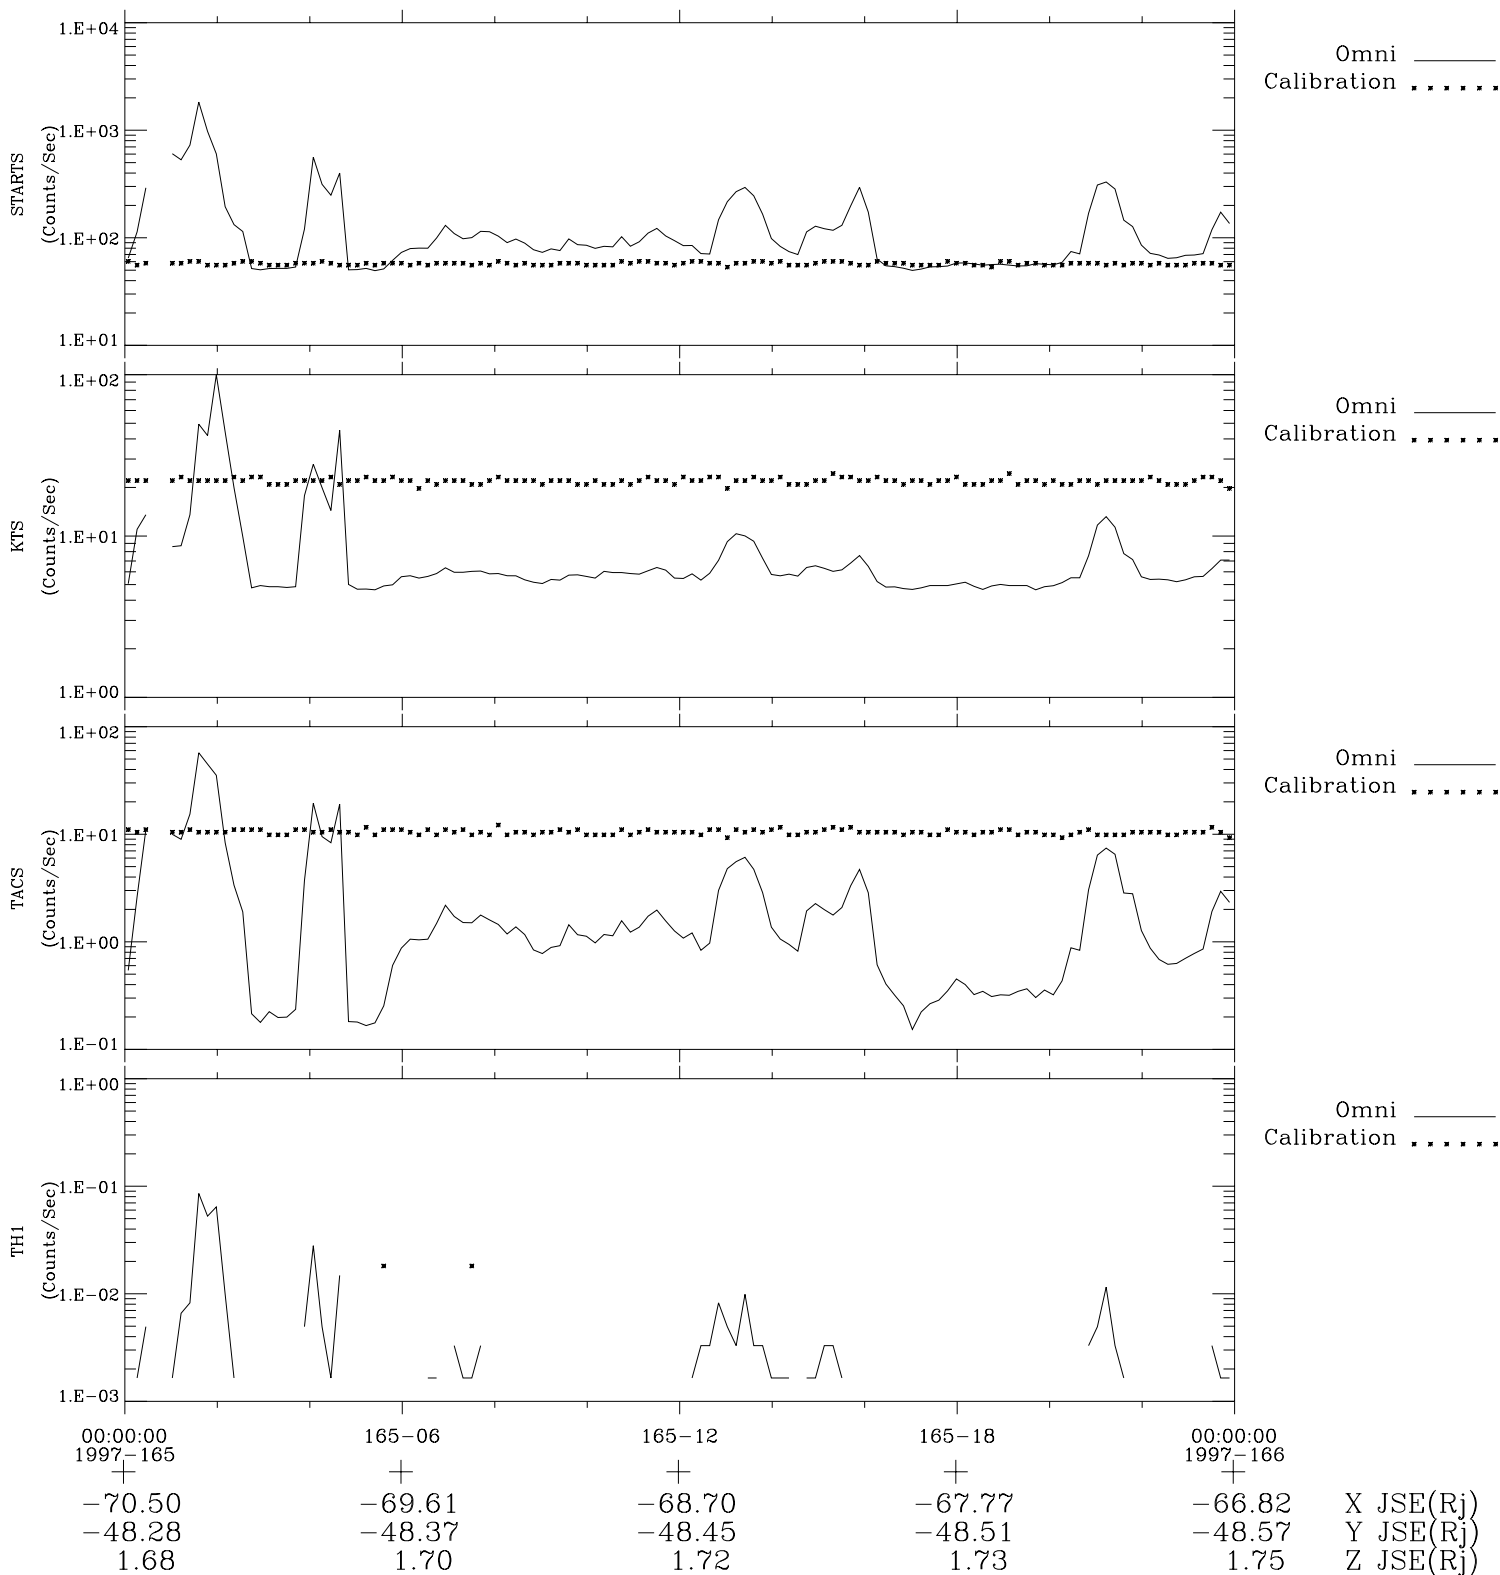

# Galileo EPD Real-Time Omni 97165

Software Version: RTLINE\_OMNI V 1.20  
Data Production: 06-03-00  
Plot Production: Sat Sep 15 11:04:45 2001

◇ = Jupiter look direction  
□ = Corotation look direction