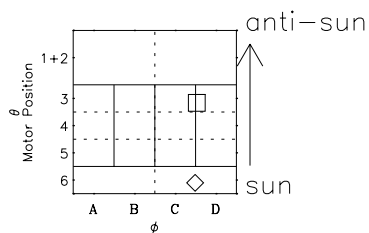

Galileo EPD Real-Time Omni 97165

Software Version: RTLINE_OMNI V 1.20
Data Production: 06-03-00
Plot Production: Sat Sep 15 11:04:45 2001

- ◇ = Jupiter look direction
- = Corotation look direction