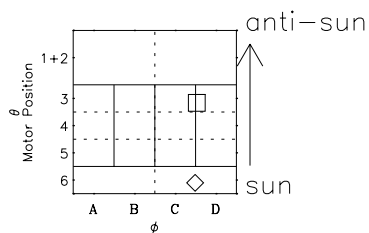

# Galileo EPD Real-Time Omni 97165

Software Version: RTLINE\_OMNI V 1.20  
Data Production: 06-03-00  
Plot Production: Sat Sep 15 11:04:44 2001

- ◇ = Jupiter look direction
- = Corotation look direction