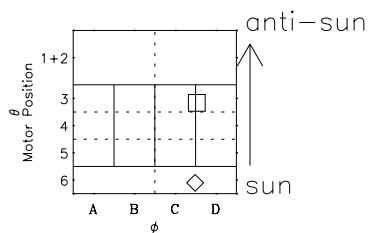

Galileo EPD Real-Time Omni 97165

Software Version: RTLINE_OMNI V 1.20
Data Production: 06-03-00
Plot Production: Sat Sep 15 11:04:44 2001

◇ = Jupiter look direction
□ = Corotation look direction