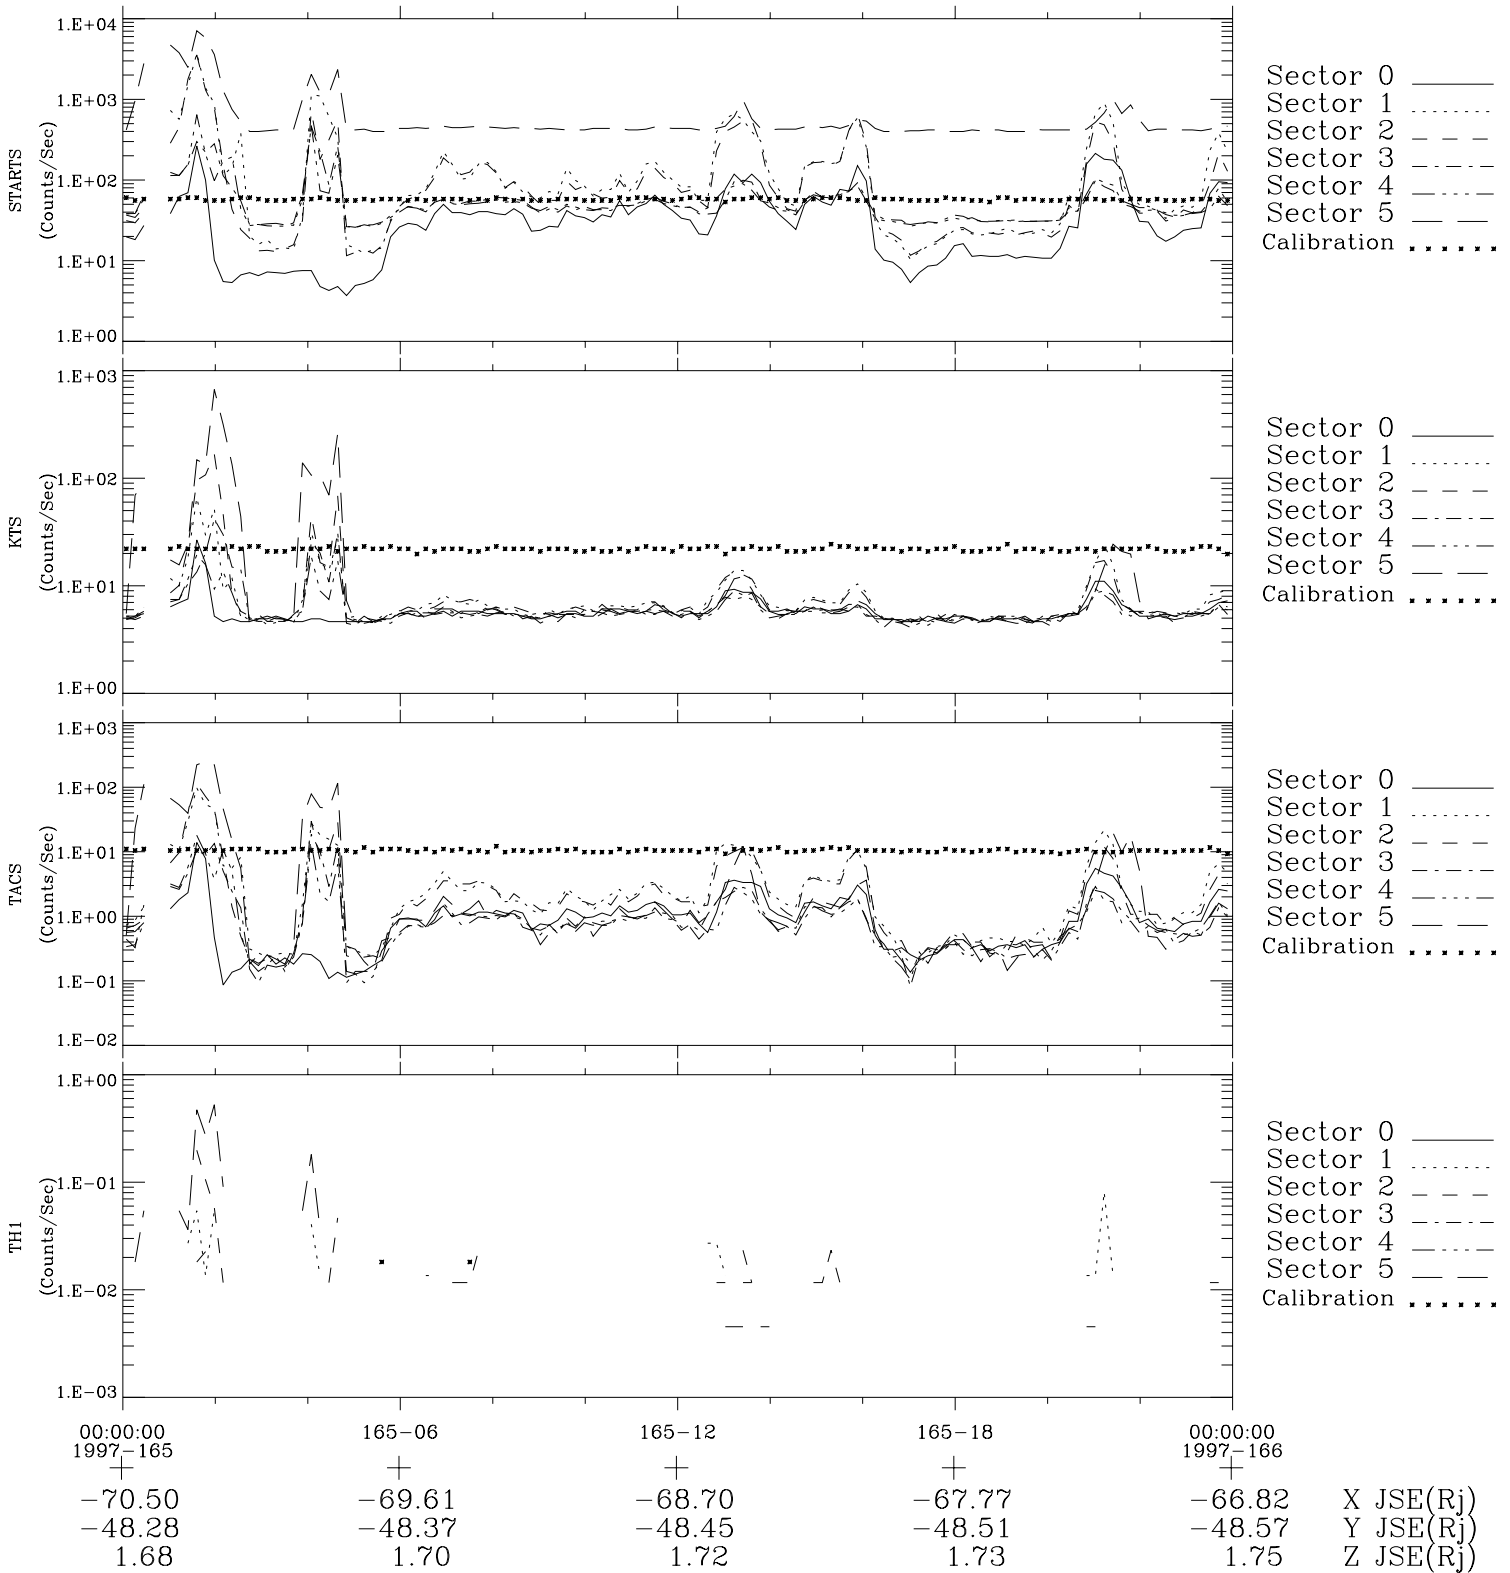

Galileo EPD Real-Time Six-Sector 97165

Software Version: RTLINE_R6 V 1.20
Data Production: 06-03-00
Plot Production: Sat Sep 15 11:04:53 2001

◇ = Jupiter look direction
□ = Corotation look direction