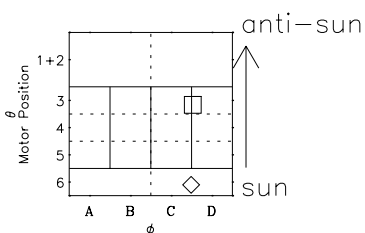

Galileo EPD Real-Time Six-Sector 97165

Software Version: RTLINE_R6 V 1.20
Data Production: 06-03-00
Plot Production: Sat Sep 15 11:04:53 2001

◇ = Jupiter look direction
□ = Corotation look direction