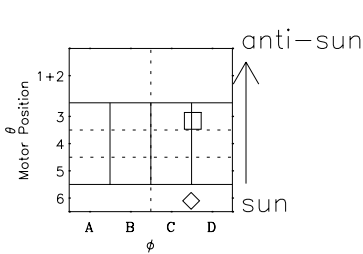

Galileo EPD Real-Time Six-Sector 97165

Software Version: RTLINE_R6 V 1.20
Data Production: 06-03-00
Plot Production: Sat Sep 15 11:04:52 2001

◇ = Jupiter look direction
□ = Corotation look direction