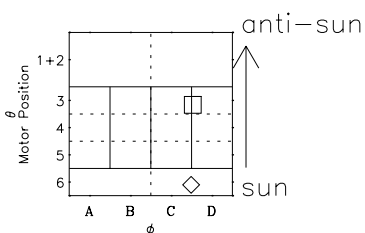

Galileo EPD Real-Time Six-Sector 97165

Software Version: RTLINE_R6 V 1.20
Data Production: 06-03-00
Plot Production: Sat Sep 15 11:04:52 2001

◇ = Jupiter look direction
□ = Corotation look direction