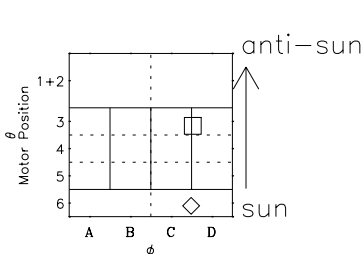

Galileo EPD Real-Time Six-Sector 97165

Software Version: RTLINE_R6 V 1.20
Data Production: 06-03-00
Plot Production: Sat Sep 15 11:04:51 2001

- ◇ = Jupiter look direction
- = Corotation look direction