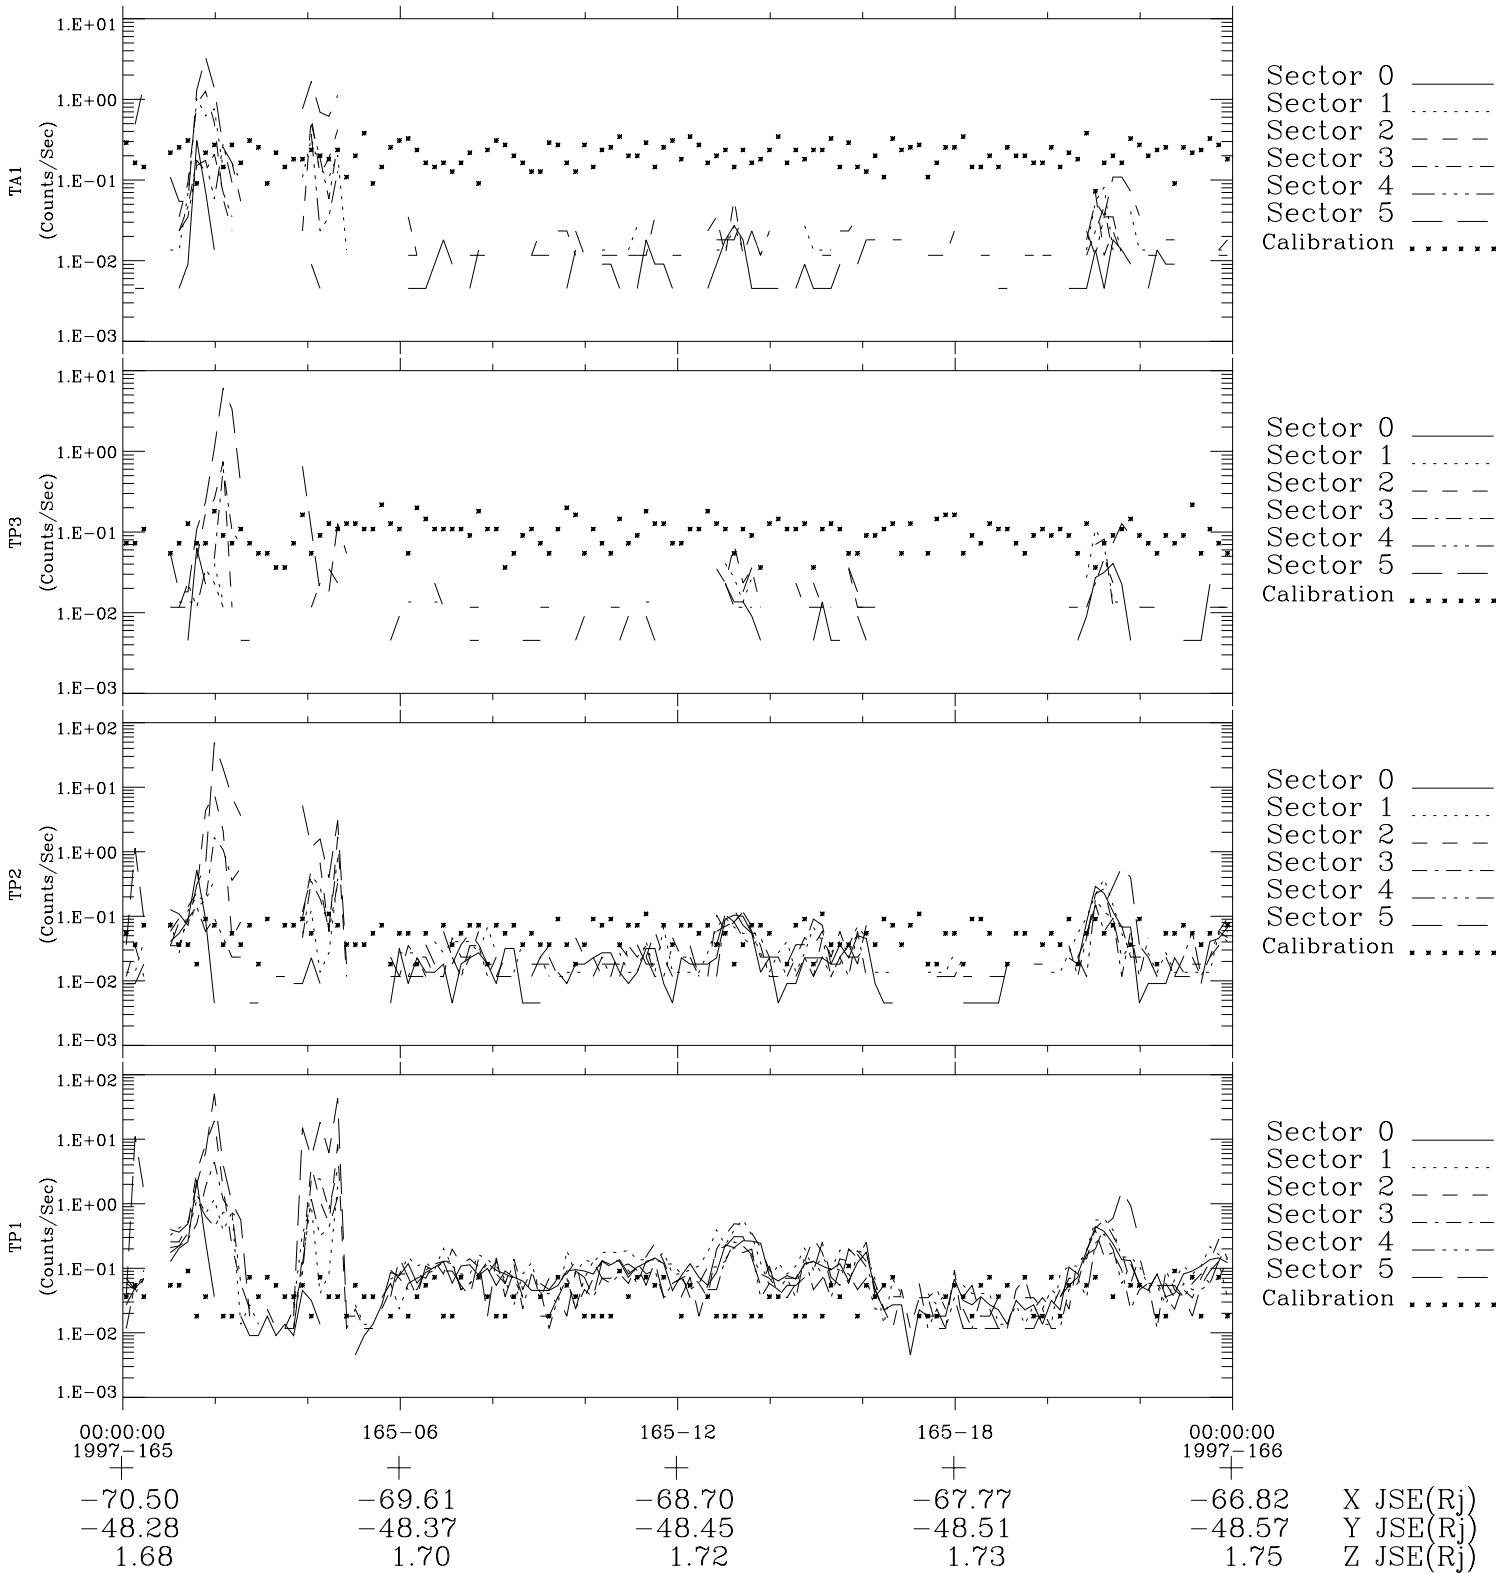

Galileo EPD Real-Time Six-Sector 97165

Software Version: RTLINE_R6 V 1.20
Data Production: 06-03-00
Plot Production: Sat Sep 15 11:04:51 2001

- ◇ = Jupiter look direction
- = Corotation look direction