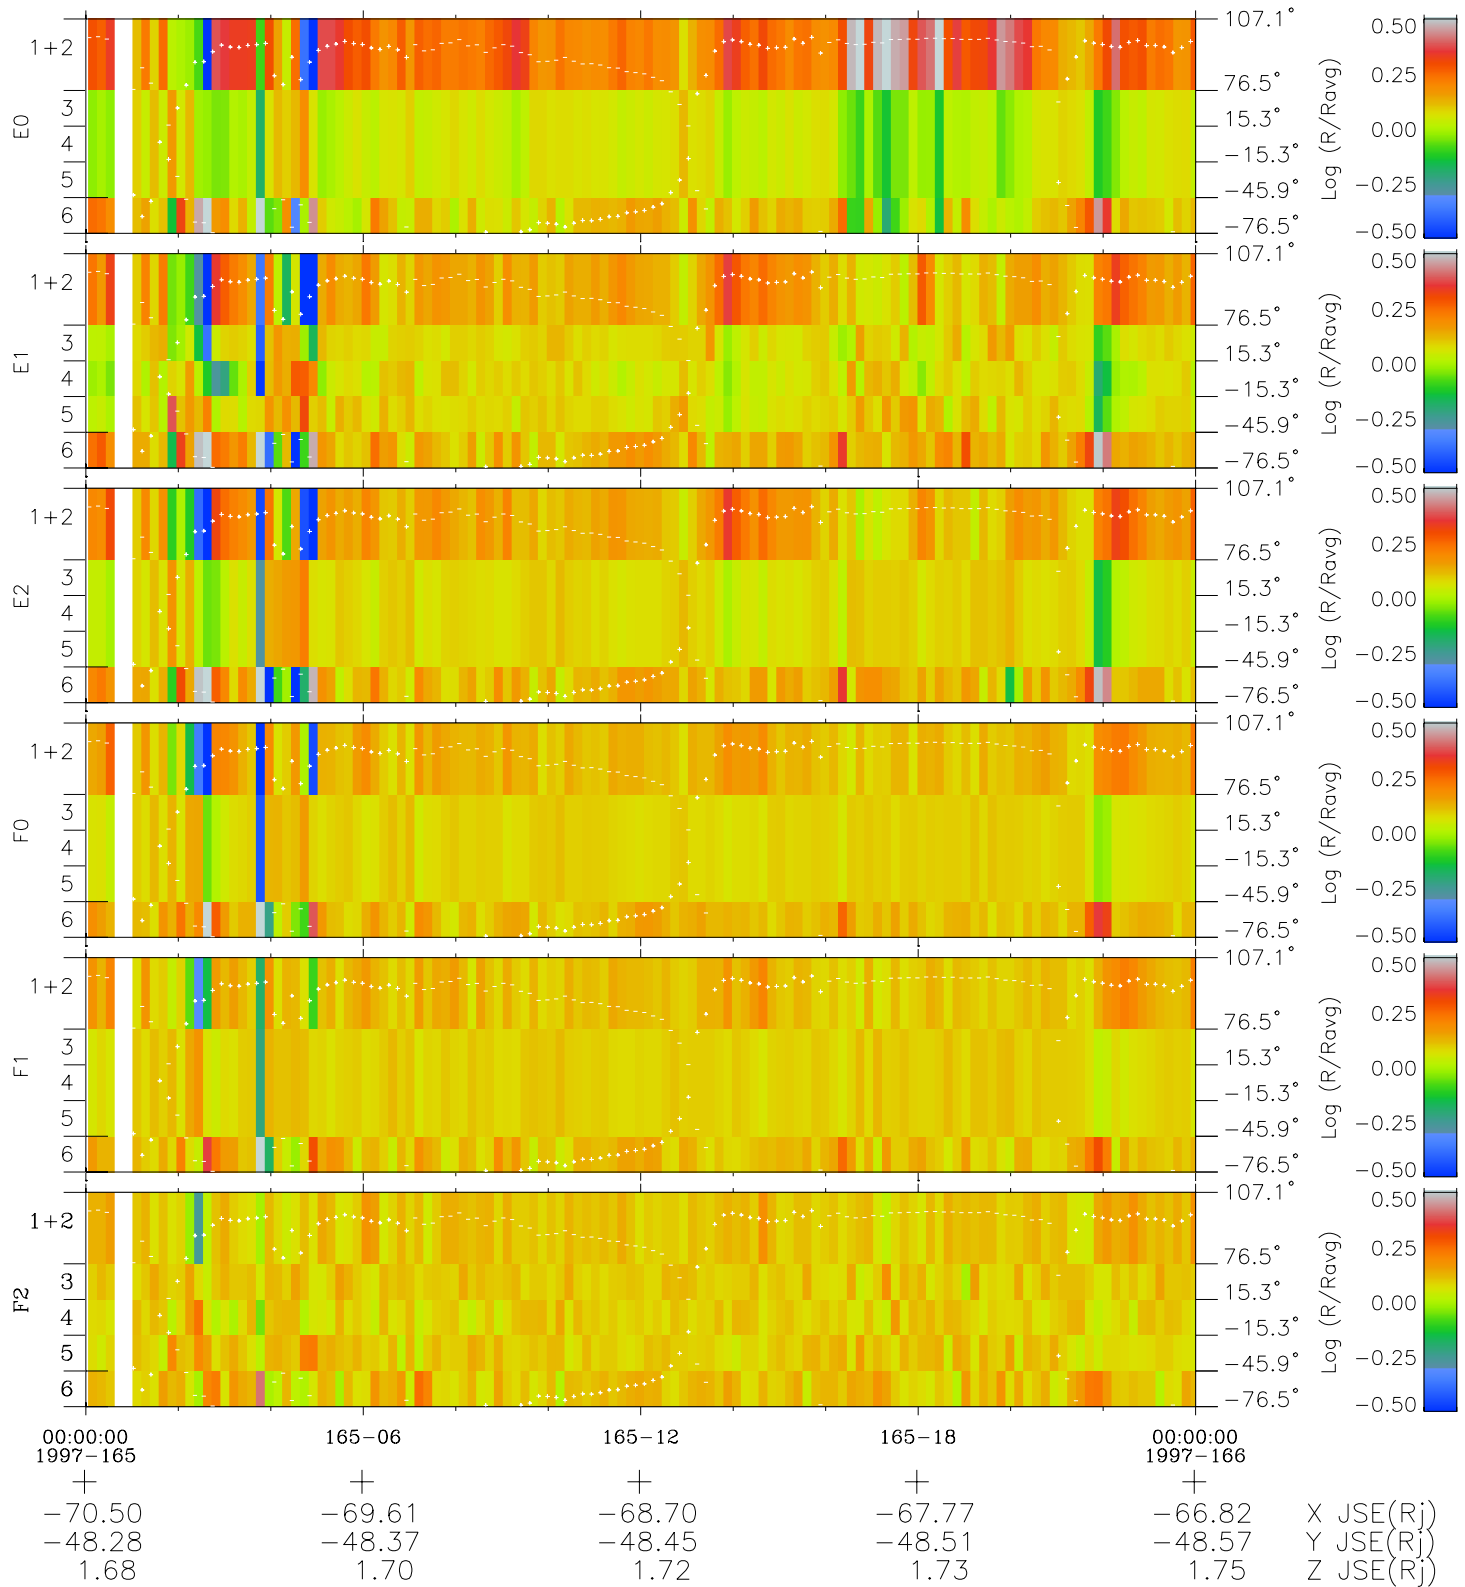

Galileo EPD Real Elevation Anisotropies 97165

Software Version: RTELEV_MEAN V 1.20
 Data Production: 06-03-00
 Plot Production: Sat Sep 15 11:03:40 2001
 Color File: wondr3
 Geofactor File: 1.1

- ◇ = Jupiter look direction
- = Corotation look direction