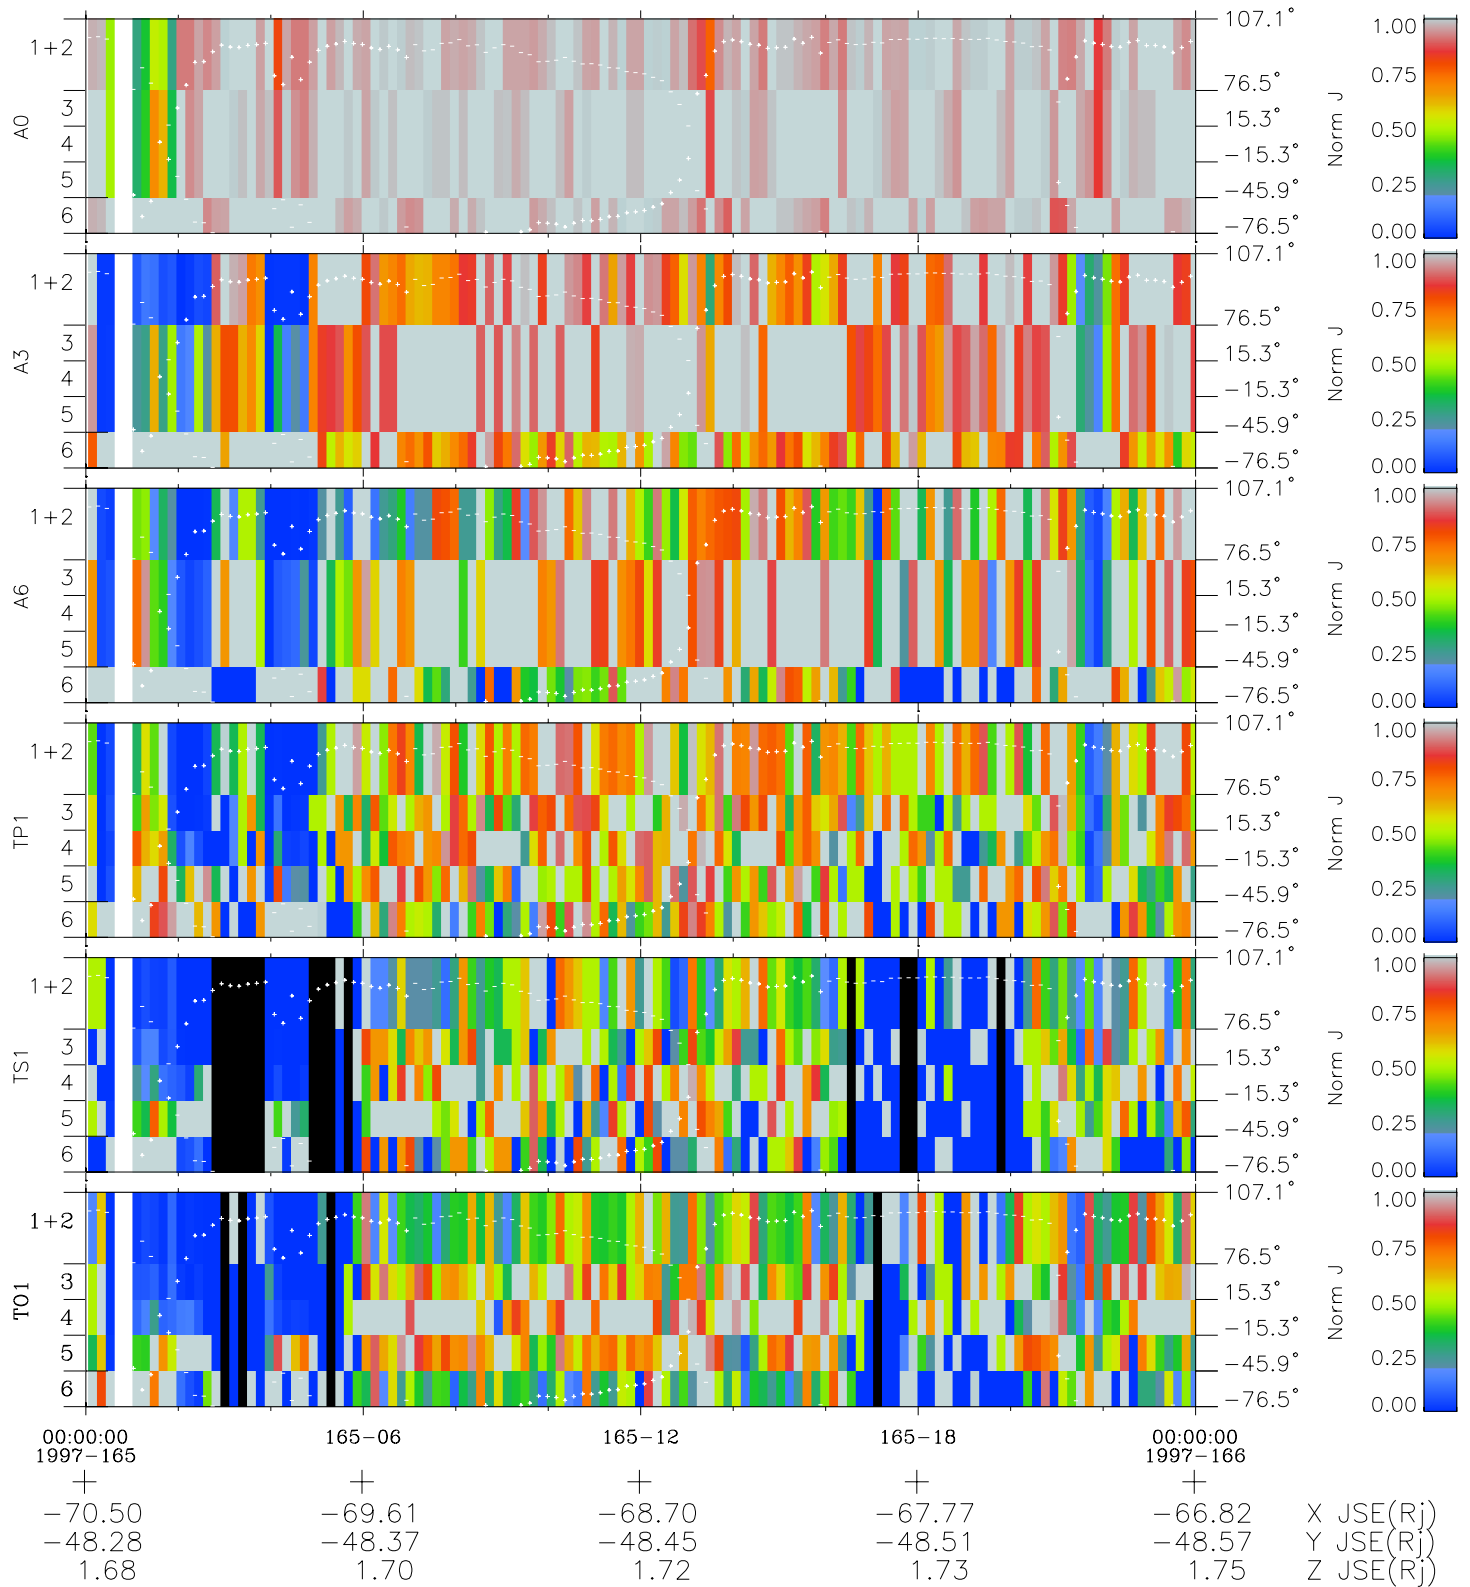

# Galileo EPD Real Elevation Anisotropies 97165

Software Version: RTELEV\_NORM V 1.20  
Data Production: 06-03-00  
Plot Production: Sat Sep 15 11:03:58 2001  
Color File: wondr3  
Geofactor File: 1.1

- ◇ = Jupiter look direction
- = Corotation look direction