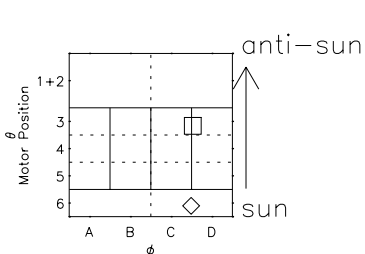

# Galileo EPD Real Elevation Anisotropies 97165

Software Version: RTELEV\_NORM V 1.20  
Data Production: 06-03-00  
Plot Production: Sat Sep 15 11:03:58 2001  
Color File: wondr3  
Geofactor File: 1.1

- ◇ = Jupiter look direction
- = Corotation look direction