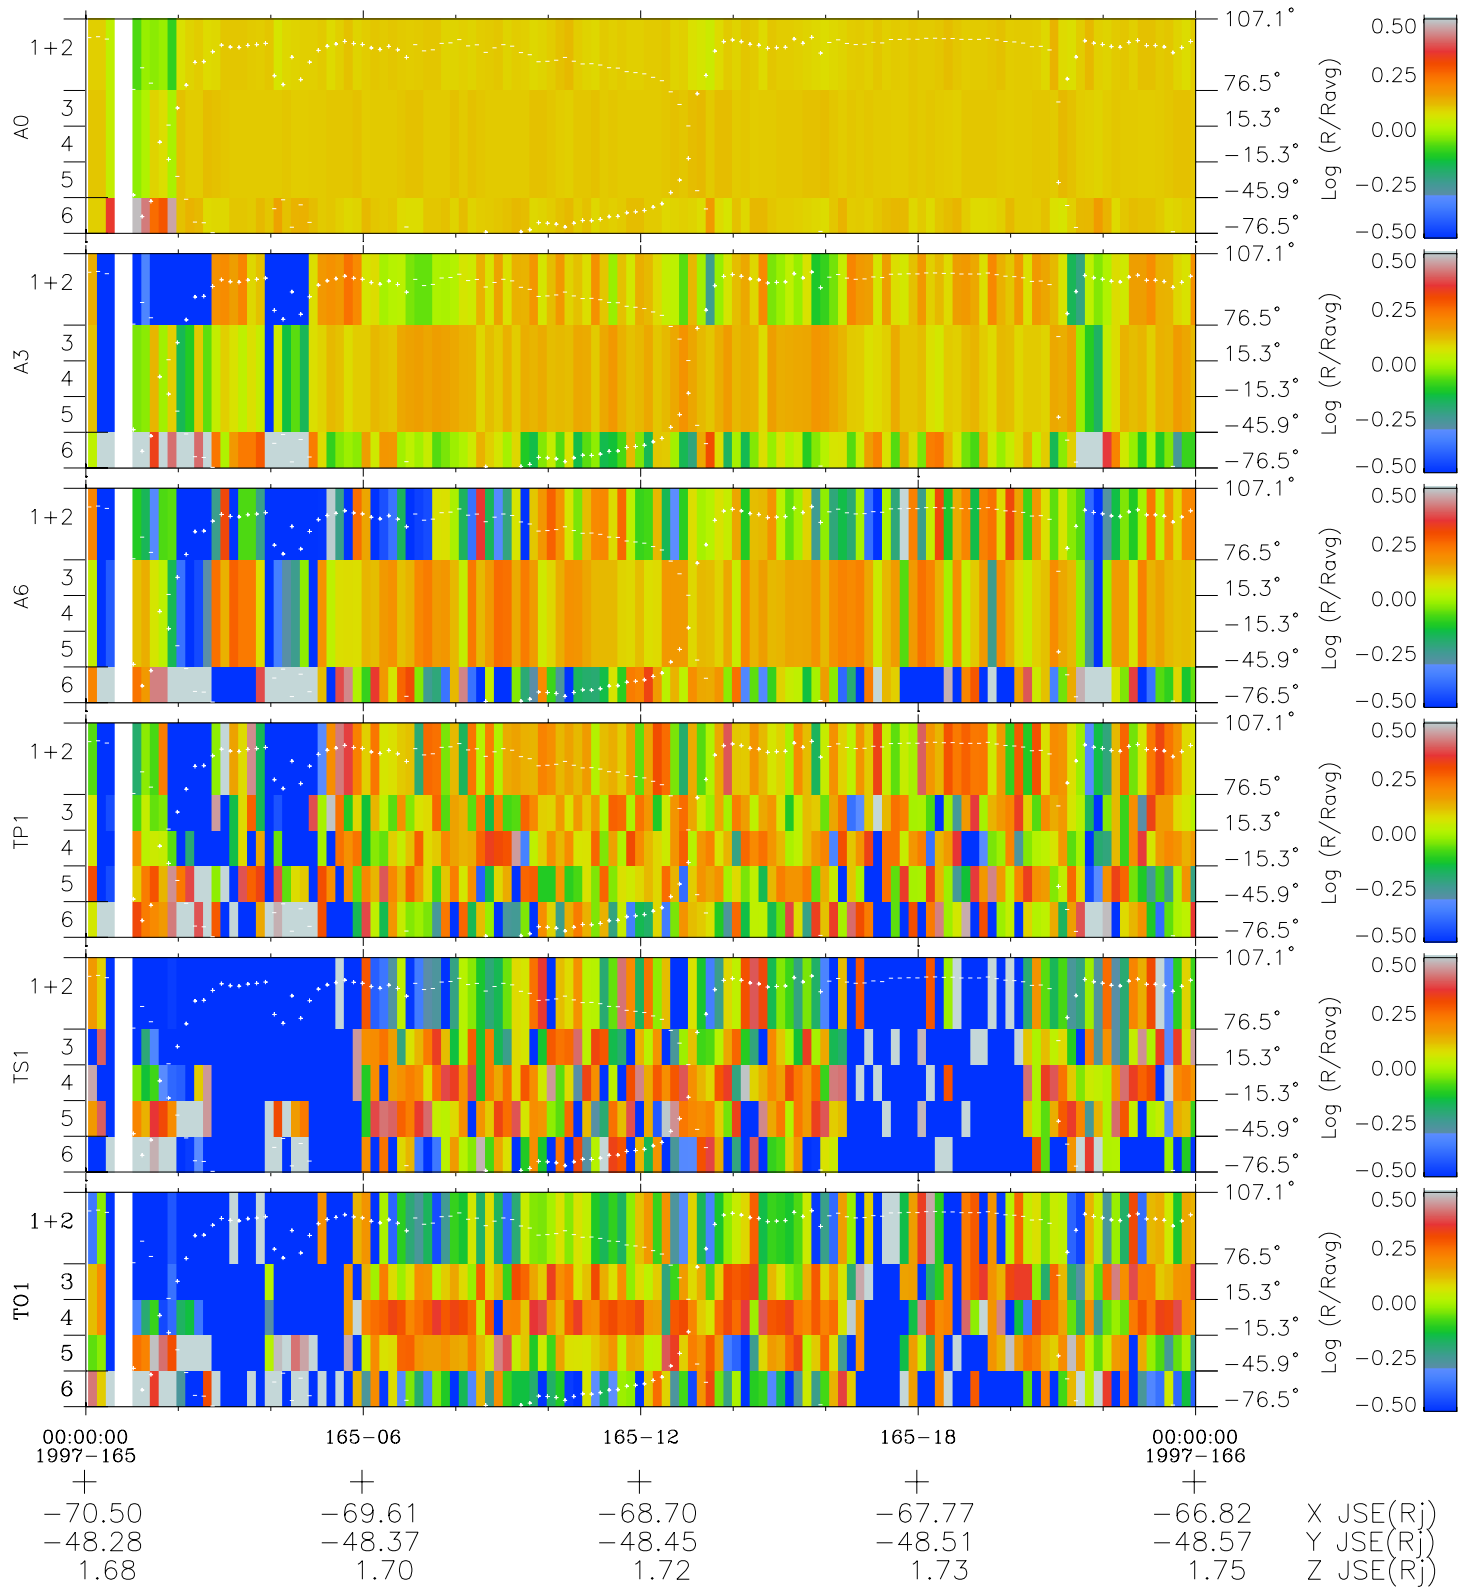

# Galileo EPD Real Elevation Anisotropies 97165

Software Version: RTELEV\_MEAN V 1.20  
Data Production: 06-03-00  
Plot Production: Sat Sep 15 11:03:34 2001  
Color File: wondr3  
Geofactor File: 1.1

- ◇ = Jupiter look direction
- = Corotation look direction