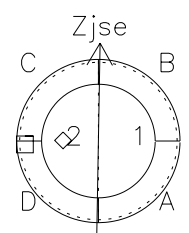

Galileo EPD Real Time Azimuth Anisotropies 97165

Software Version: RTAZIM_MEAN V 1.20
 Data Production: 06-03-00
 Plot Production: Sat Sep 15 11:04:16 2001
 Color File: wondr3
 Geofactor File: 1.1

◇ = Jupiter look direction
 □ = Corotation look direction