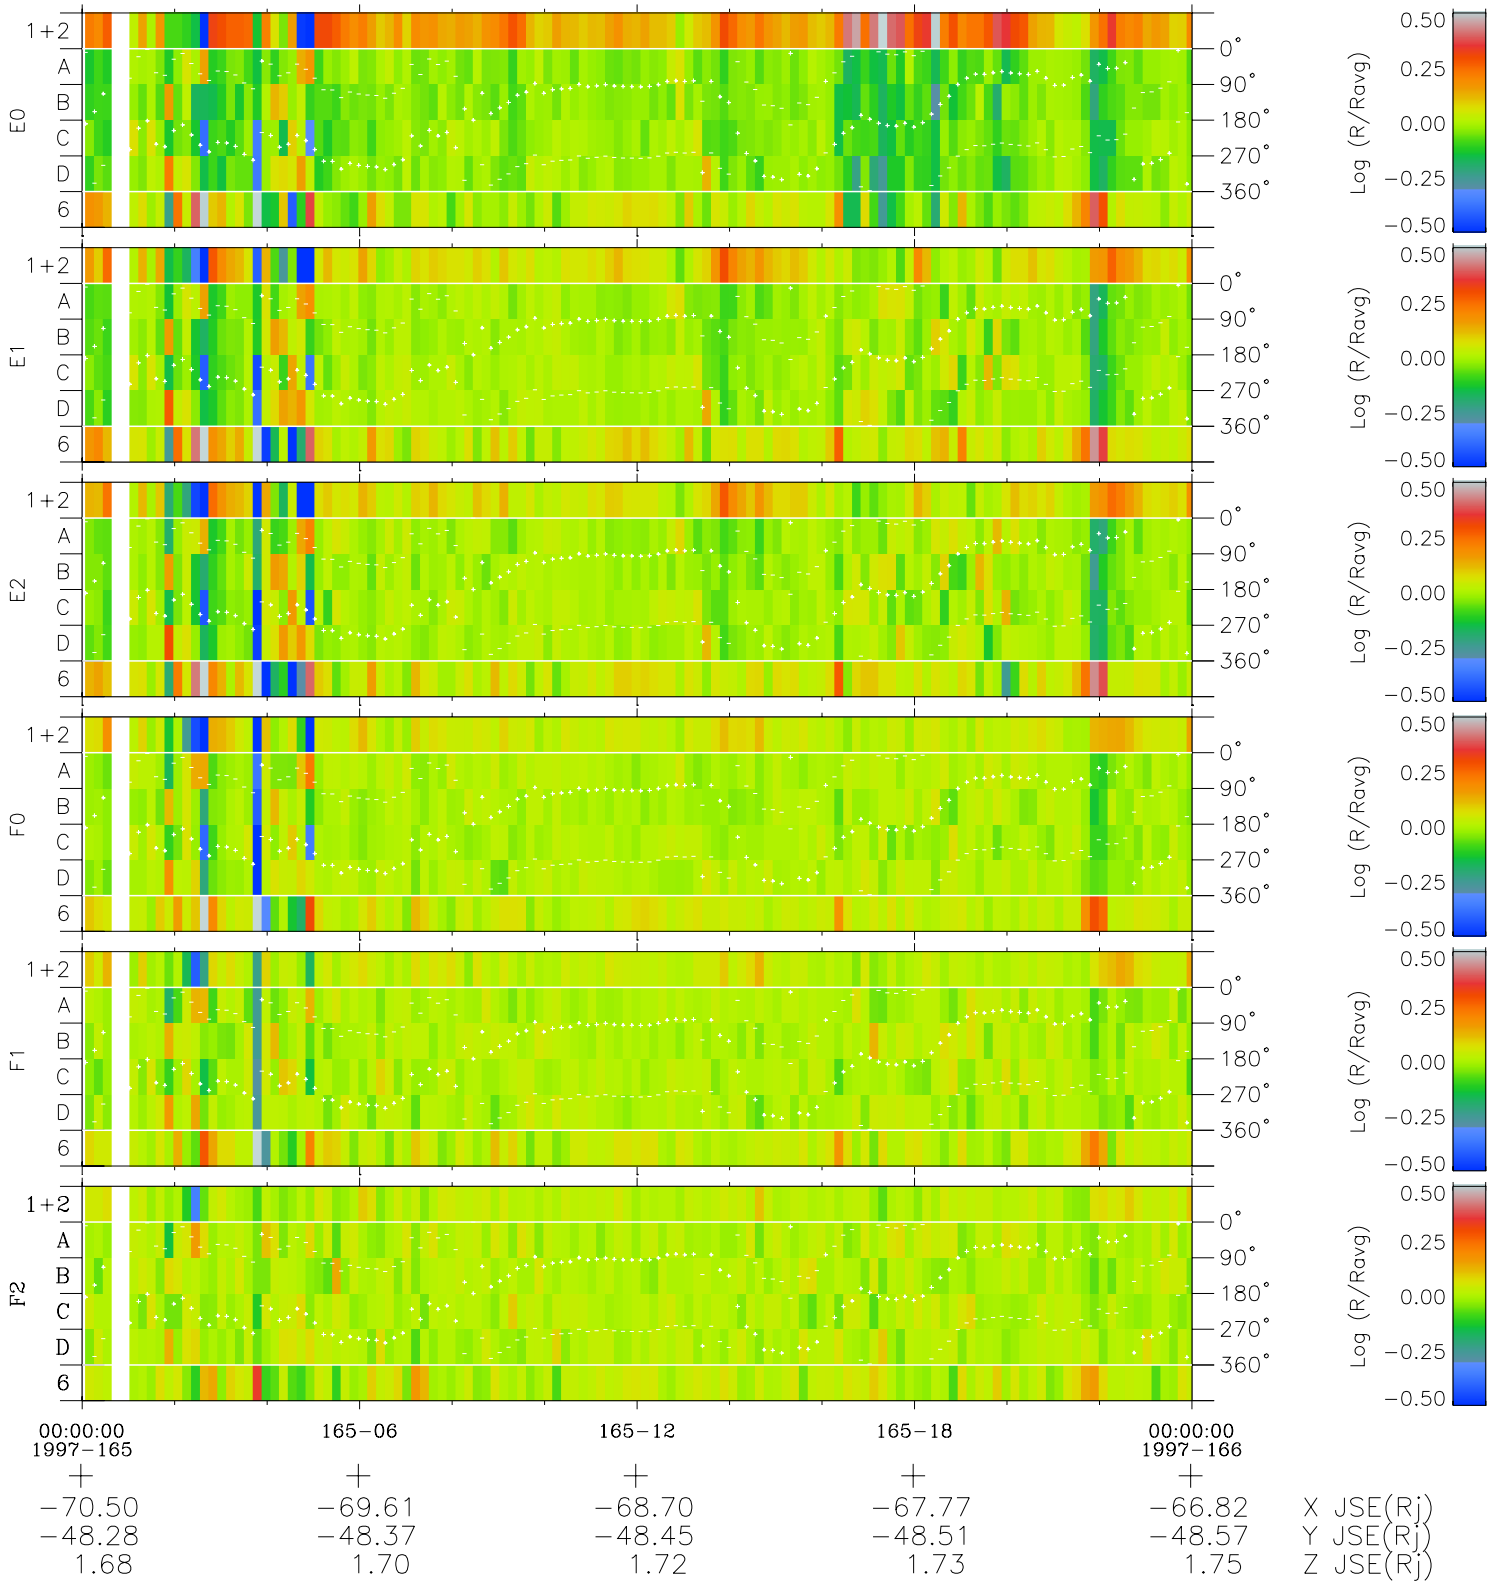

Galileo EPD Real Time Azimuth Anisotropies 97165

Software Version: RTAZIM_MEAN V 1.20
 Data Production: 06-03-00
 Plot Production: Sat Sep 15 11:04:16 2001
 Color File: wondr3
 Geofactor File: 1.1

◇ = Jupiter look direction
 □ = Corotation look direction