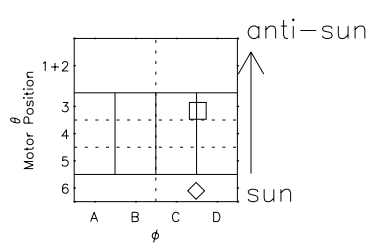

Galileo EPD Real Time Azimuth Anisotropies 97165

Software Version: RTAZIM_MEAN V 1.20
 Data Production: 06-03-00
 Plot Production: Sat Sep 15 11:04:16 2001
 Color File: wondr3
 Geofactor File: 1.1

◇ = Jupiter look direction
 □ = Corotation look direction