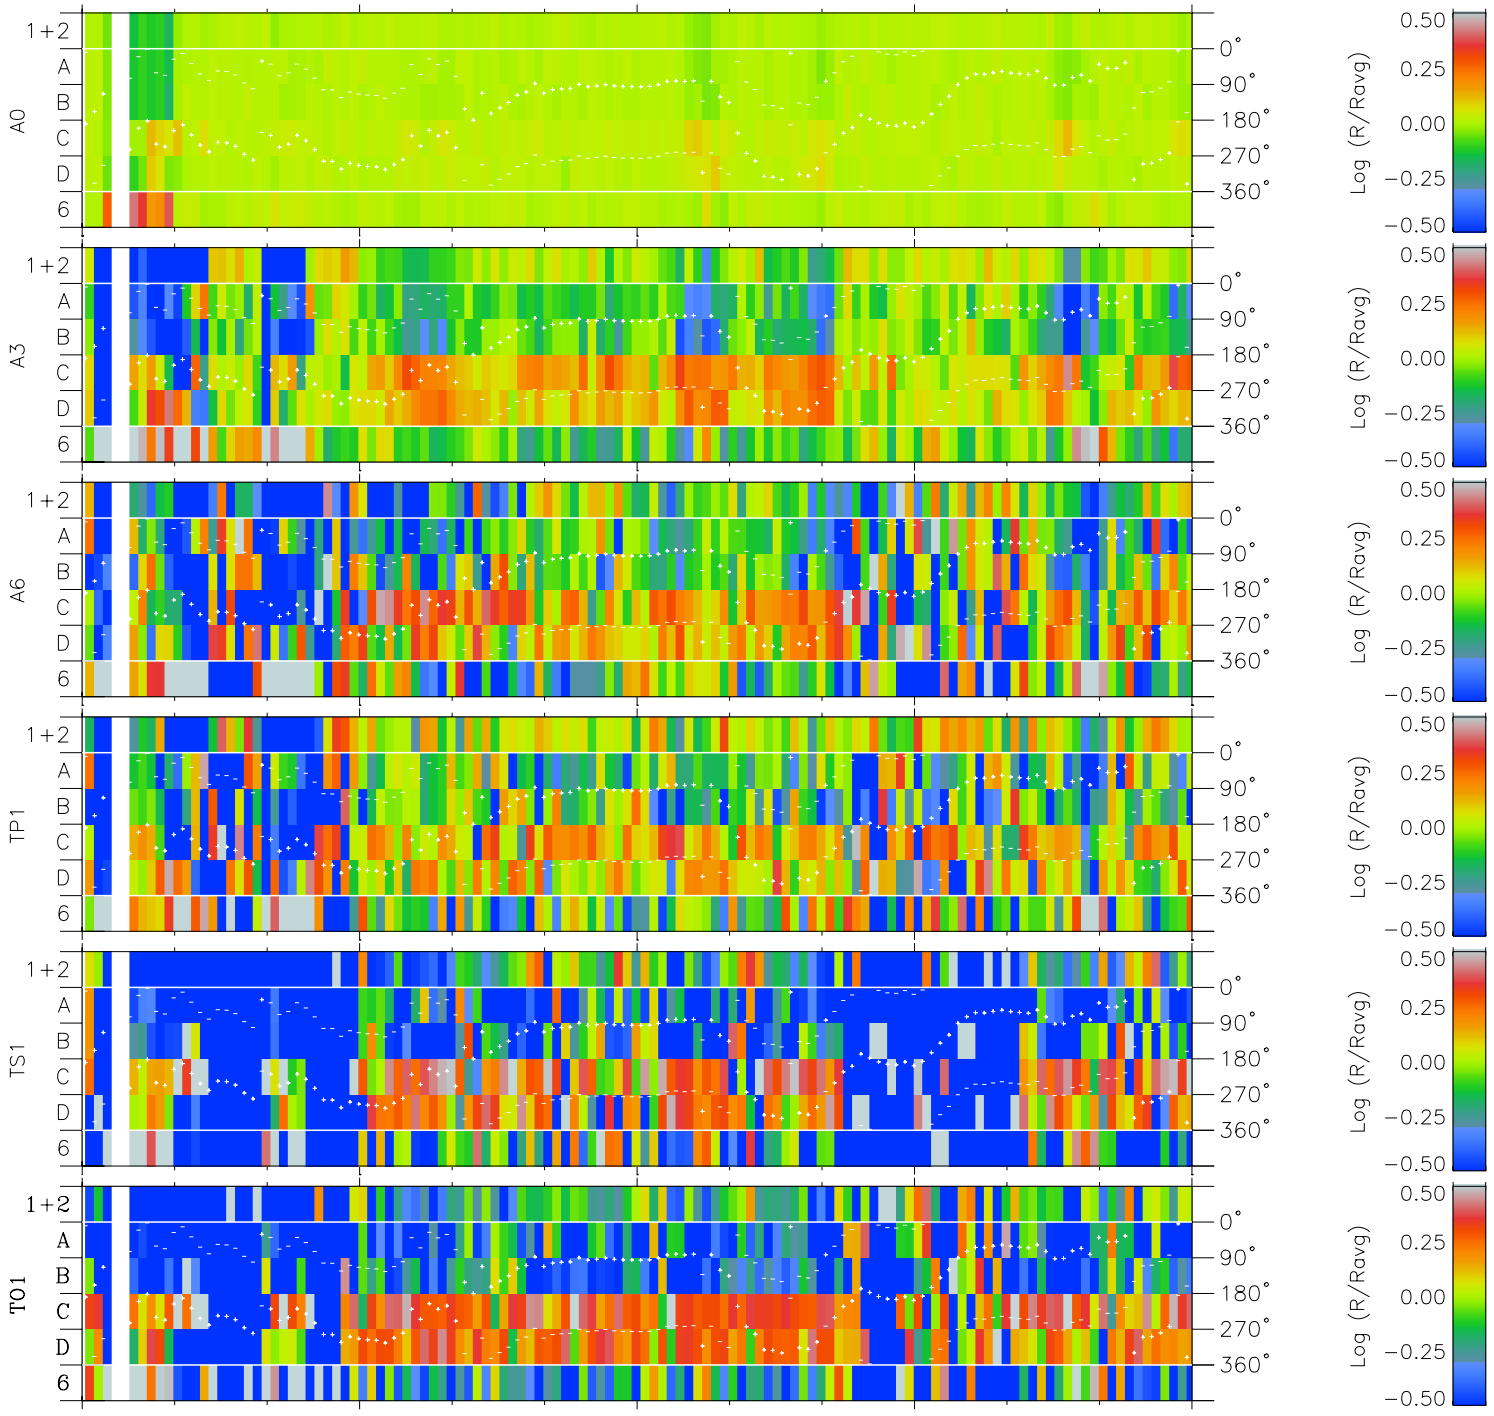

# Galileo EPD Real Time Azimuth Anisotropies 97165

Software Version: RTAZIM\_MEAN V 1.20  
 Data Production: 06-03-00  
 Plot Production: Sat Sep 15 11:04:10 2001  
 Color File: wondr3  
 Geofactor File: 1.1

00:00:00 1997-165	165-06	165-12	165-18	00:00:00 1997-166	
+	+	+	+	+	X JSE(R <sub>j</sub> )
-70.50	-69.61	-68.70	-67.77	-66.82	Y JSE(R <sub>j</sub> )
-48.28	-48.37	-48.45	-48.51	-48.57	Z JSE(R <sub>j</sub> )
1.68	1.70	1.72	1.73	1.75	

- ◇ = Jupiter look direction
- = Corotation look direction