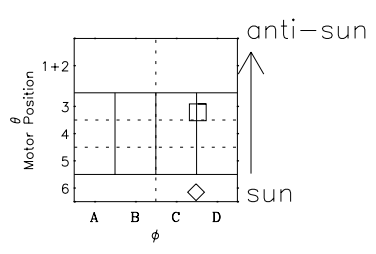

Galileo EPD Real Time Omni Spectrum 97164

Software Version: RTSPEC_OMNI V 1.20
 Data Production: 06-03-00
 Plot Production: Sat Sep 15 10:54:48 2001
 Color File: wondr3
 Geofactor File: 1.1

◇ = Jupiter look direction
 □ = Corotation look direction