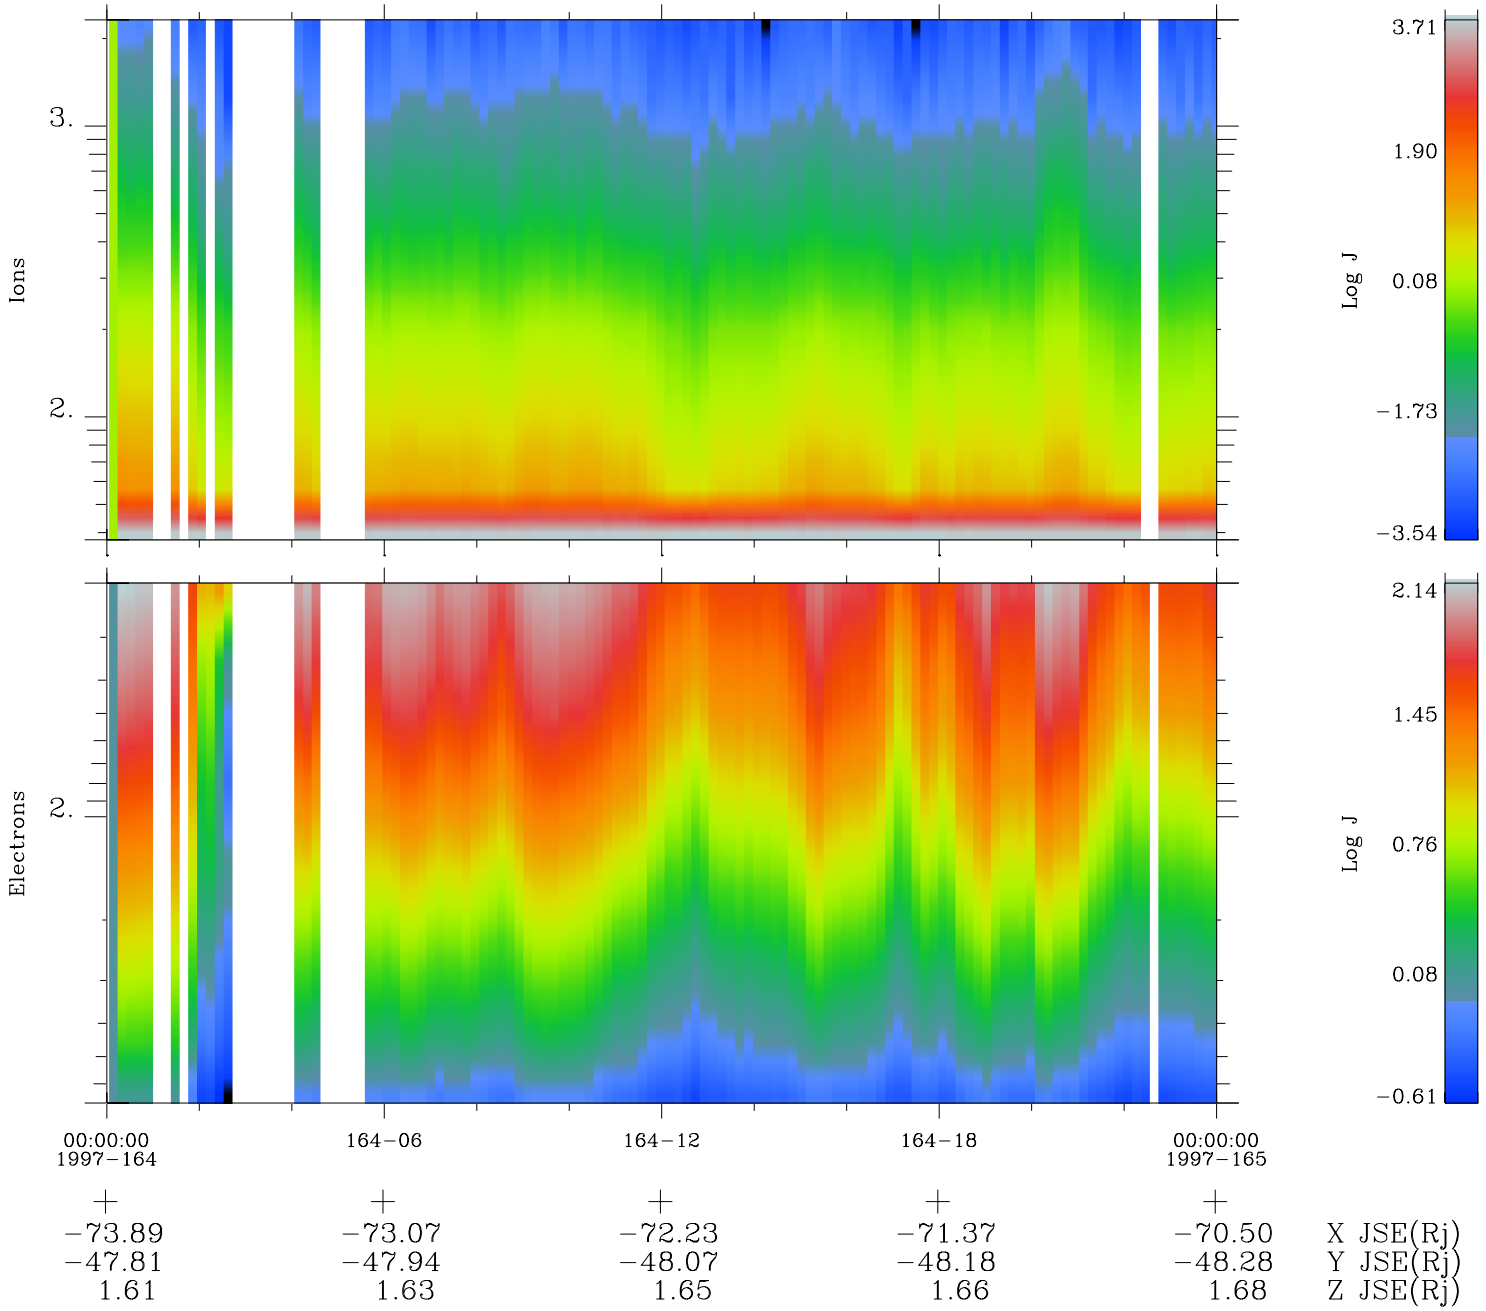

Galileo EPD Real Time Omni Spectrum 97164

Software Version: RTSPEC_OMNI V 1.20
 Data Production: 06-03-00
 Plot Production: Sat Sep 15 10:54:48 2001
 Color File: wondr3
 Geofactor File: 1.1

◇ = Jupiter look direction
 □ = Corotation look direction