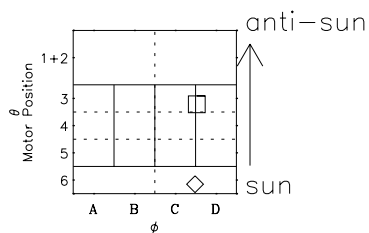

Galileo EPD Real-Time Omni 97164

Software Version: RTLINE_OMNI V 1.20
Data Production: 06-03-00
Plot Production: Sat Sep 15 10:56:42 2001

- ◇ = Jupiter look direction
- = Corotation look direction