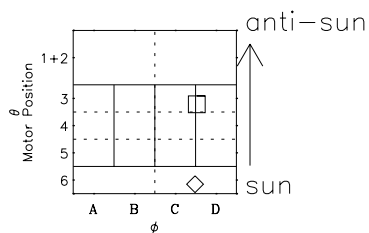

# Galileo EPD Real-Time Omni 97164

Software Version: RTLINE\_OMNI V 1.20  
Data Production: 06-03-00  
Plot Production: Sat Sep 15 10:56:41 2001

- ◇ = Jupiter look direction
- = Corotation look direction