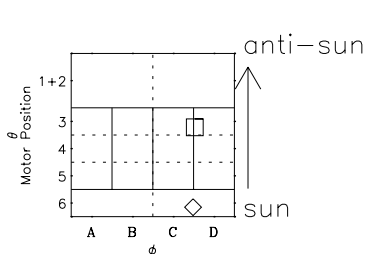

Galileo EPD Real-Time Six-Sector 97164

Software Version: RTLINE_R6 V 1.20
Data Production: 06-03-00
Plot Production: Sat Sep 15 10:56:49 2001

◇ = Jupiter look direction
□ = Corotation look direction