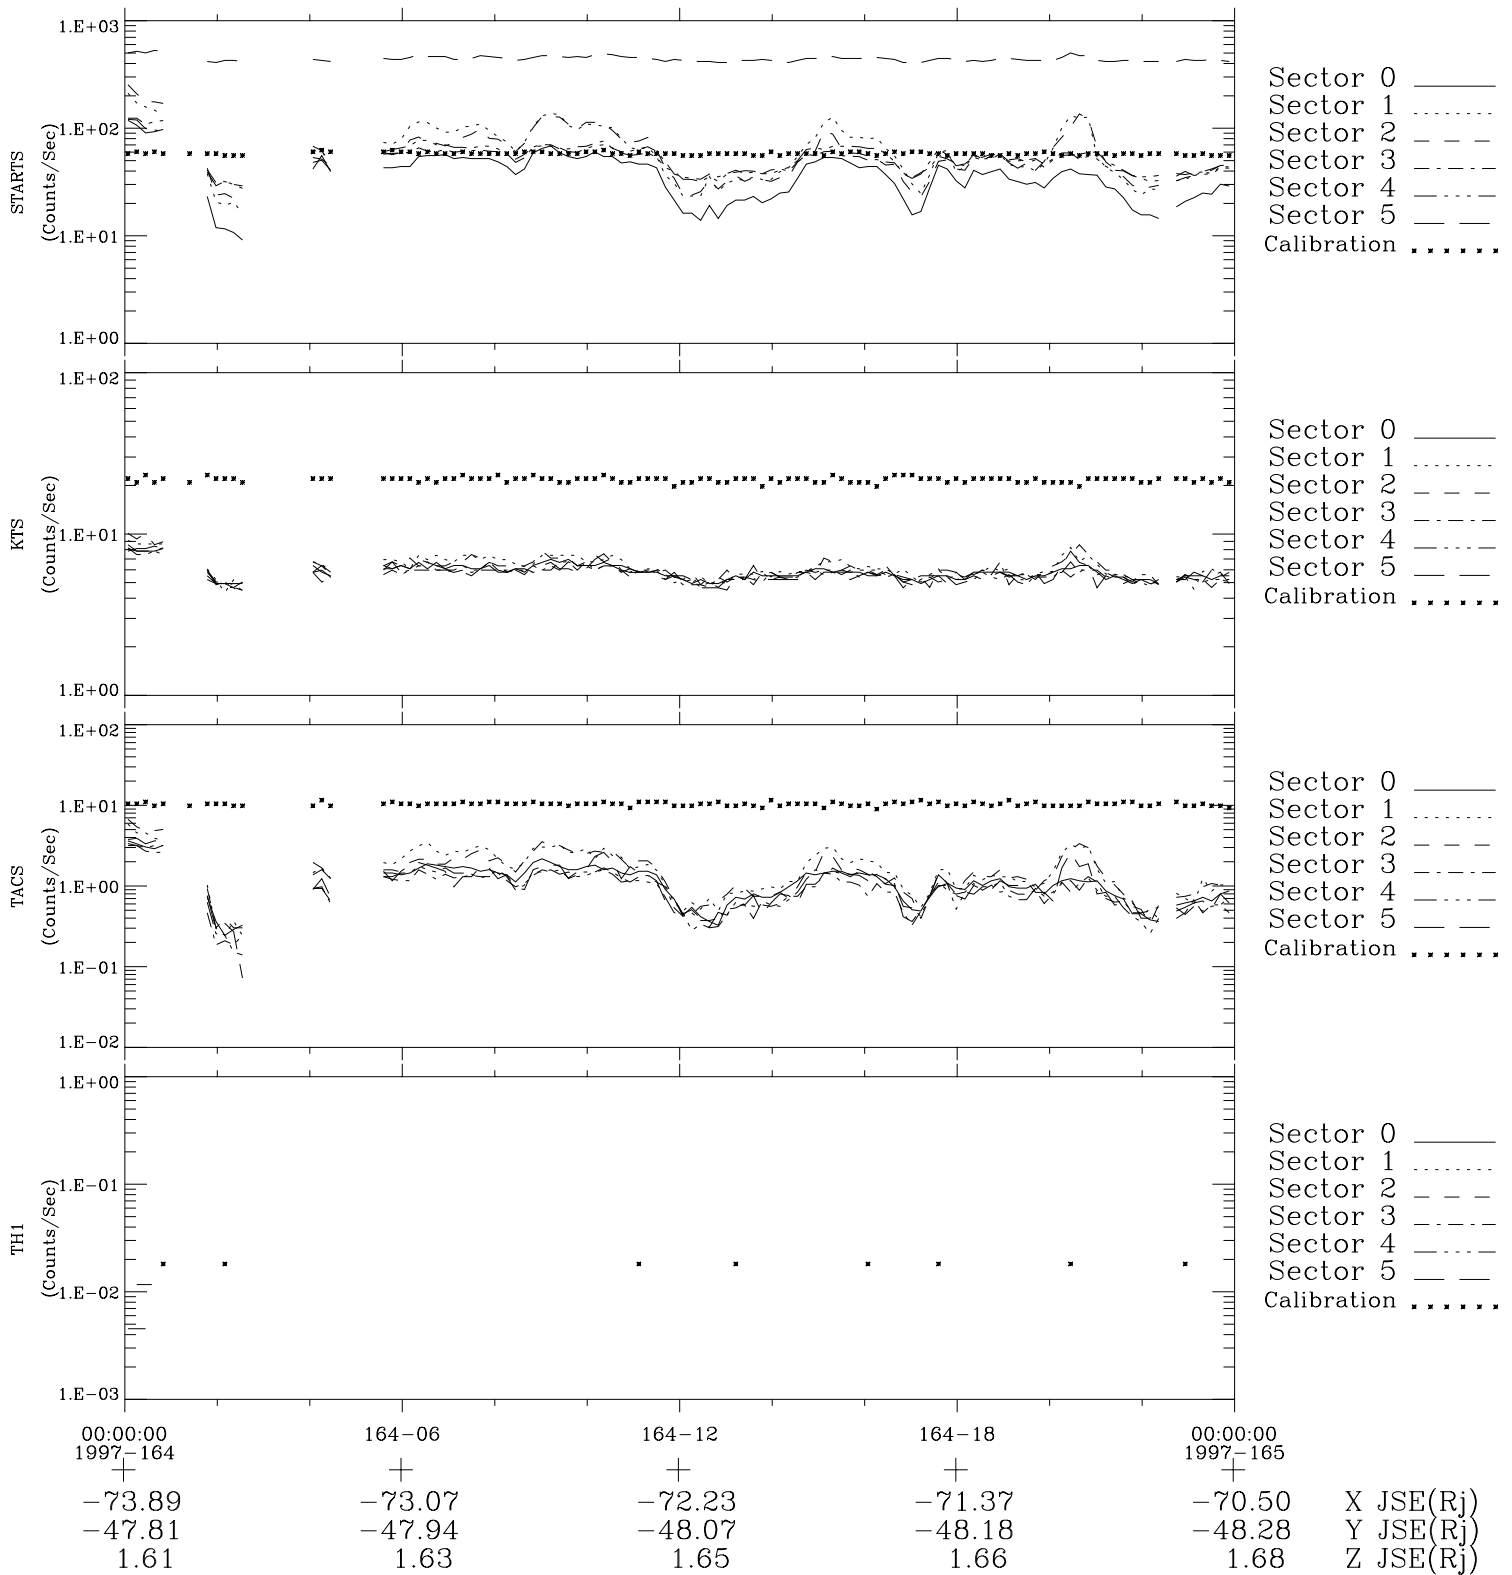

Galileo EPD Real-Time Six-Sector 97164

Software Version: RTLINE_R6 V 1.20
Data Production: 06-03-00
Plot Production: Sat Sep 15 10:56:49 2001

◇ = Jupiter look direction
□ = Corotation look direction