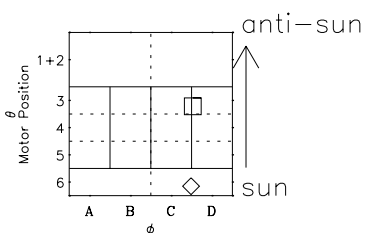

Galileo EPD Real-Time Six-Sector 97164

Software Version: RTLINE_R6 V 1.20
Data Production: 06-03-00
Plot Production: Sat Sep 15 10:56:48 2001

◇ = Jupiter look direction
□ = Corotation look direction