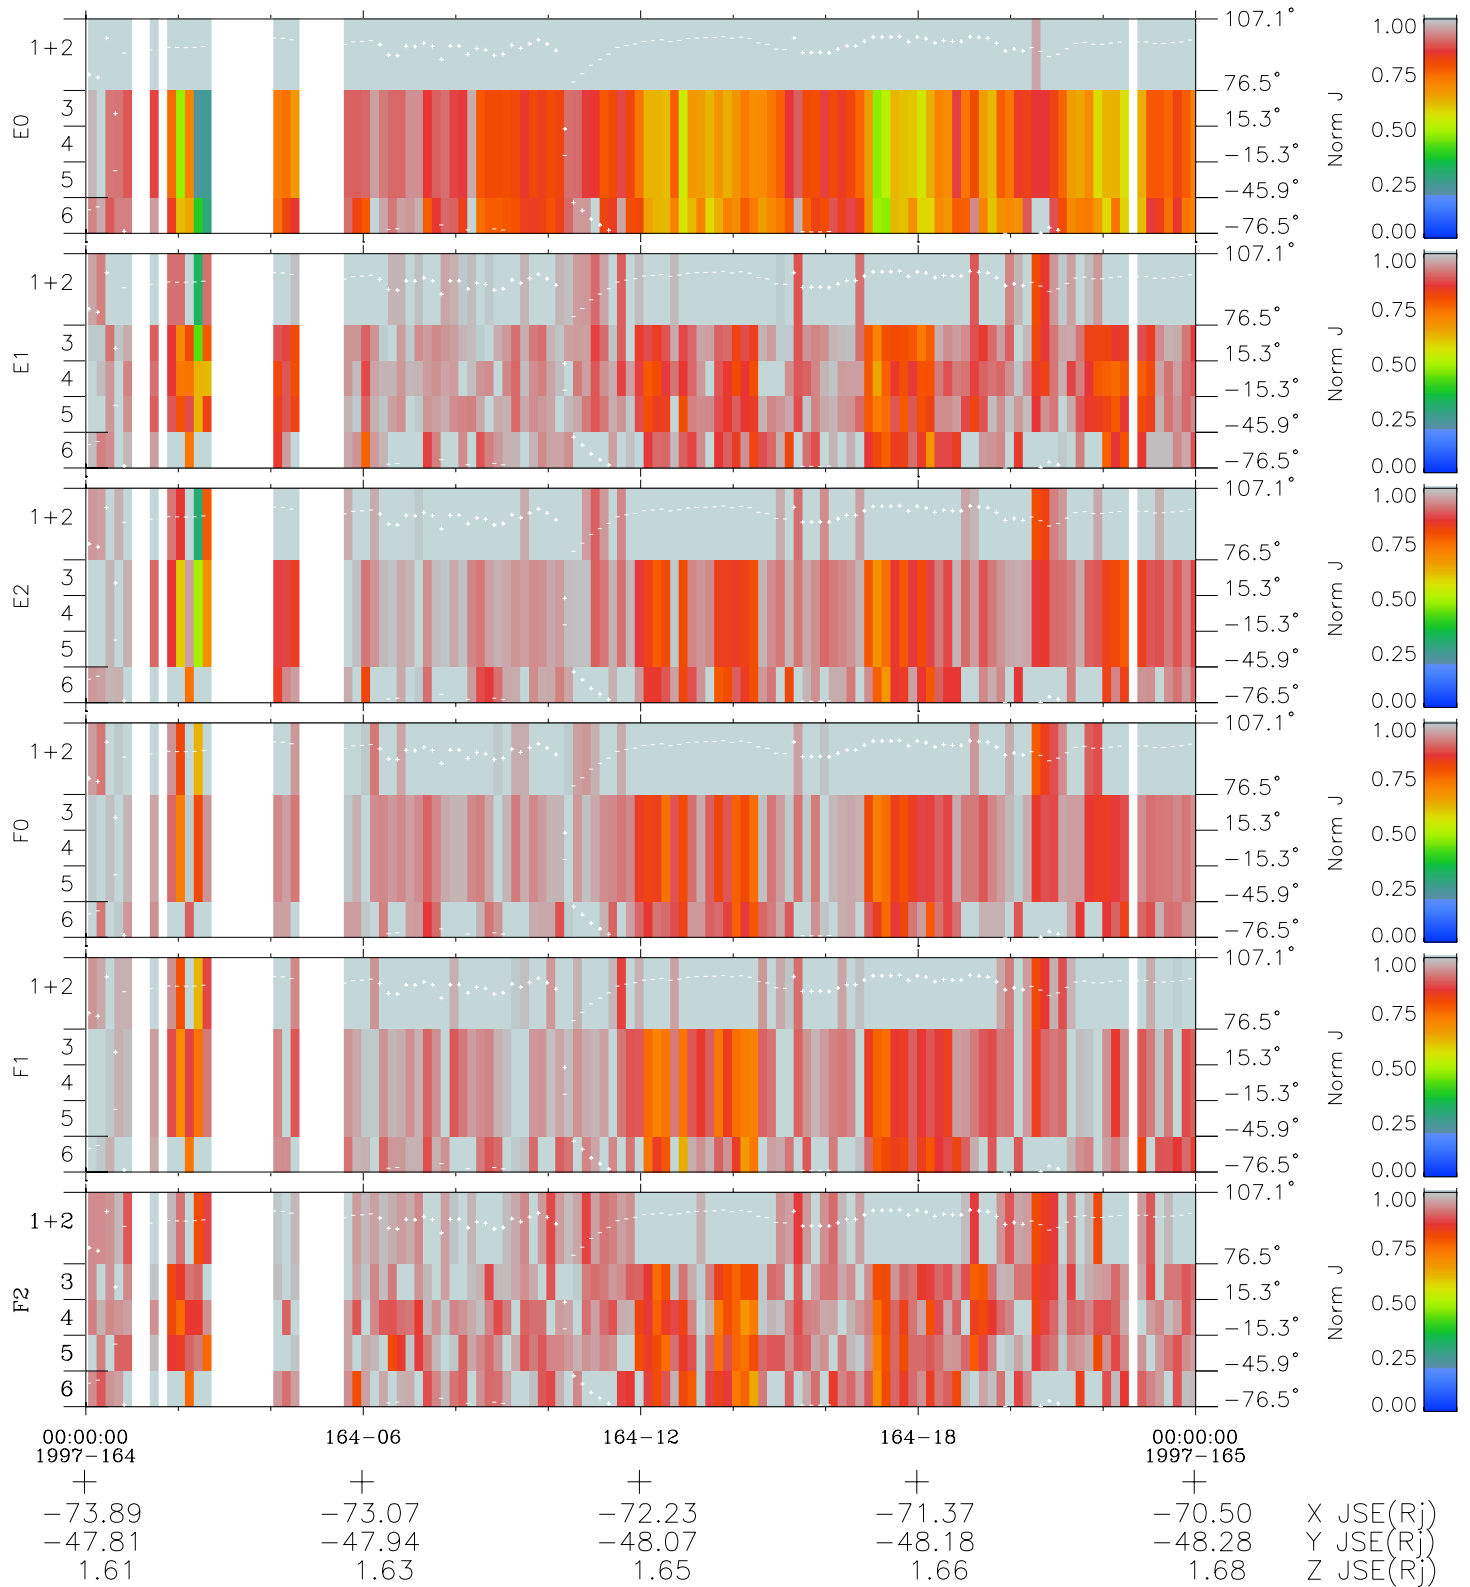

Galileo EPD Real Elevation Anisotropies 97164

Software Version: RTELEV_NORM V 1.20
 Data Production: 06-03-00
 Plot Production: Sat Sep 15 10:56:04 2001
 Color File: wondr3
 Geofactor File: 1.1

- ◇ = Jupiter look direction
- = Corotation look direction