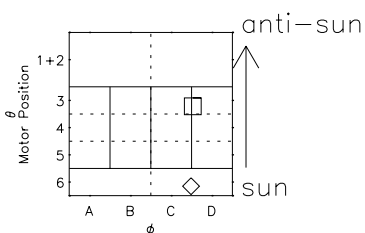

Galileo EPD Real Elevation Anisotropies 97164

Software Version: RTELEV_NORM V 1.20
 Data Production: 06-03-00
 Plot Production: Sat Sep 15 10:56:04 2001
 Color File: wondr3
 Geofactor File: 1.1

- ◇ = Jupiter look direction
- = Corotation look direction