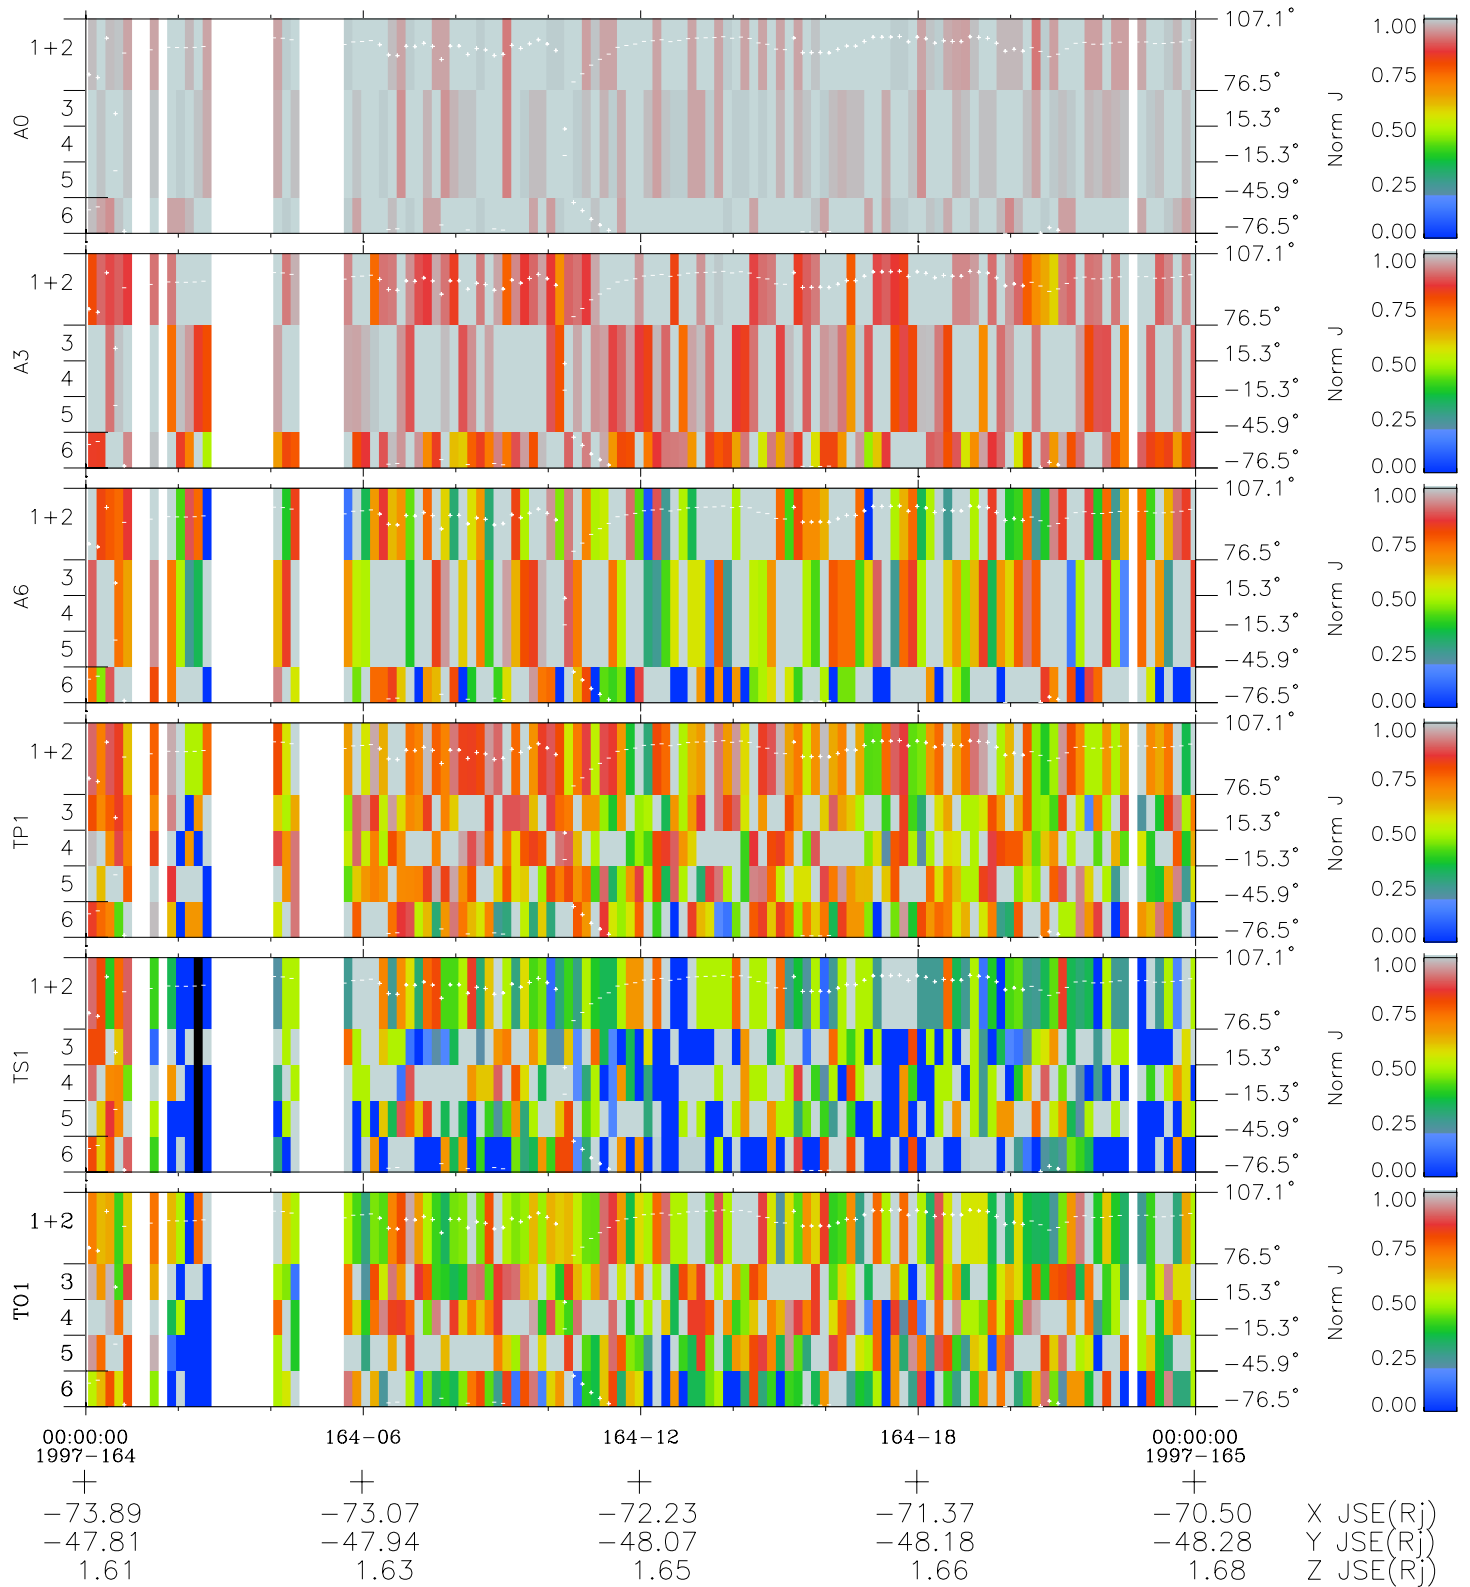

# Galileo EPD Real Elevation Anisotropies 97164

Software Version: RTELEV\_NORM V 1.20  
Data Production: 06-03-00  
Plot Production: Sat Sep 15 10:55:59 2001  
Color File: wondr3  
Geofactor File: 1.1

- ◇ = Jupiter look direction
- = Corotation look direction