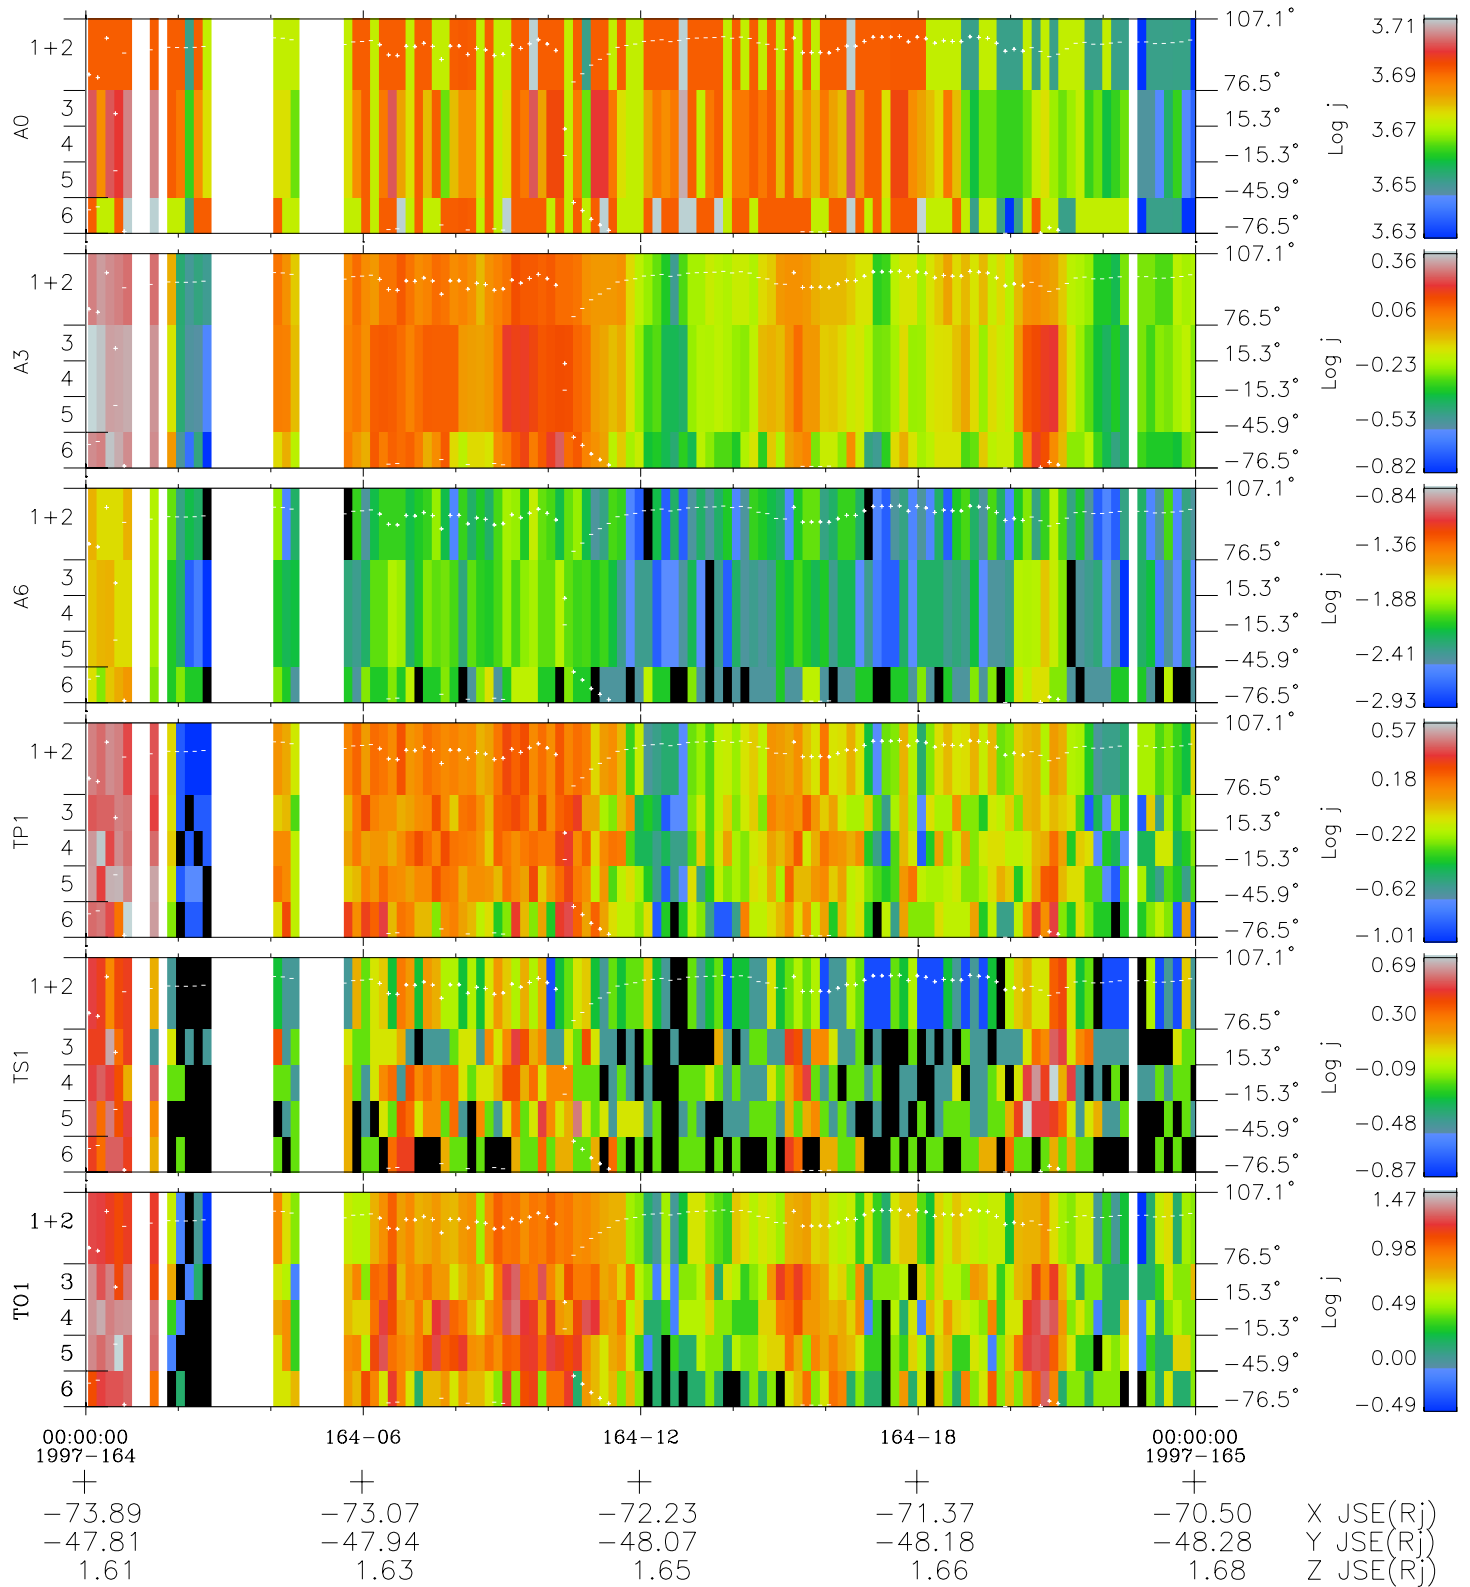

Galileo EPD Real Elevation Anisotropies 97164

Software Version: RTELEV_FLUX V 1.20
Data Production: 06-03-00
Plot Production: Sat Sep 15 10:55:48 2001
Color File: wondr3
Geofactor File: 1.1

- ◇ = Jupiter look direction
- = Corotation look direction