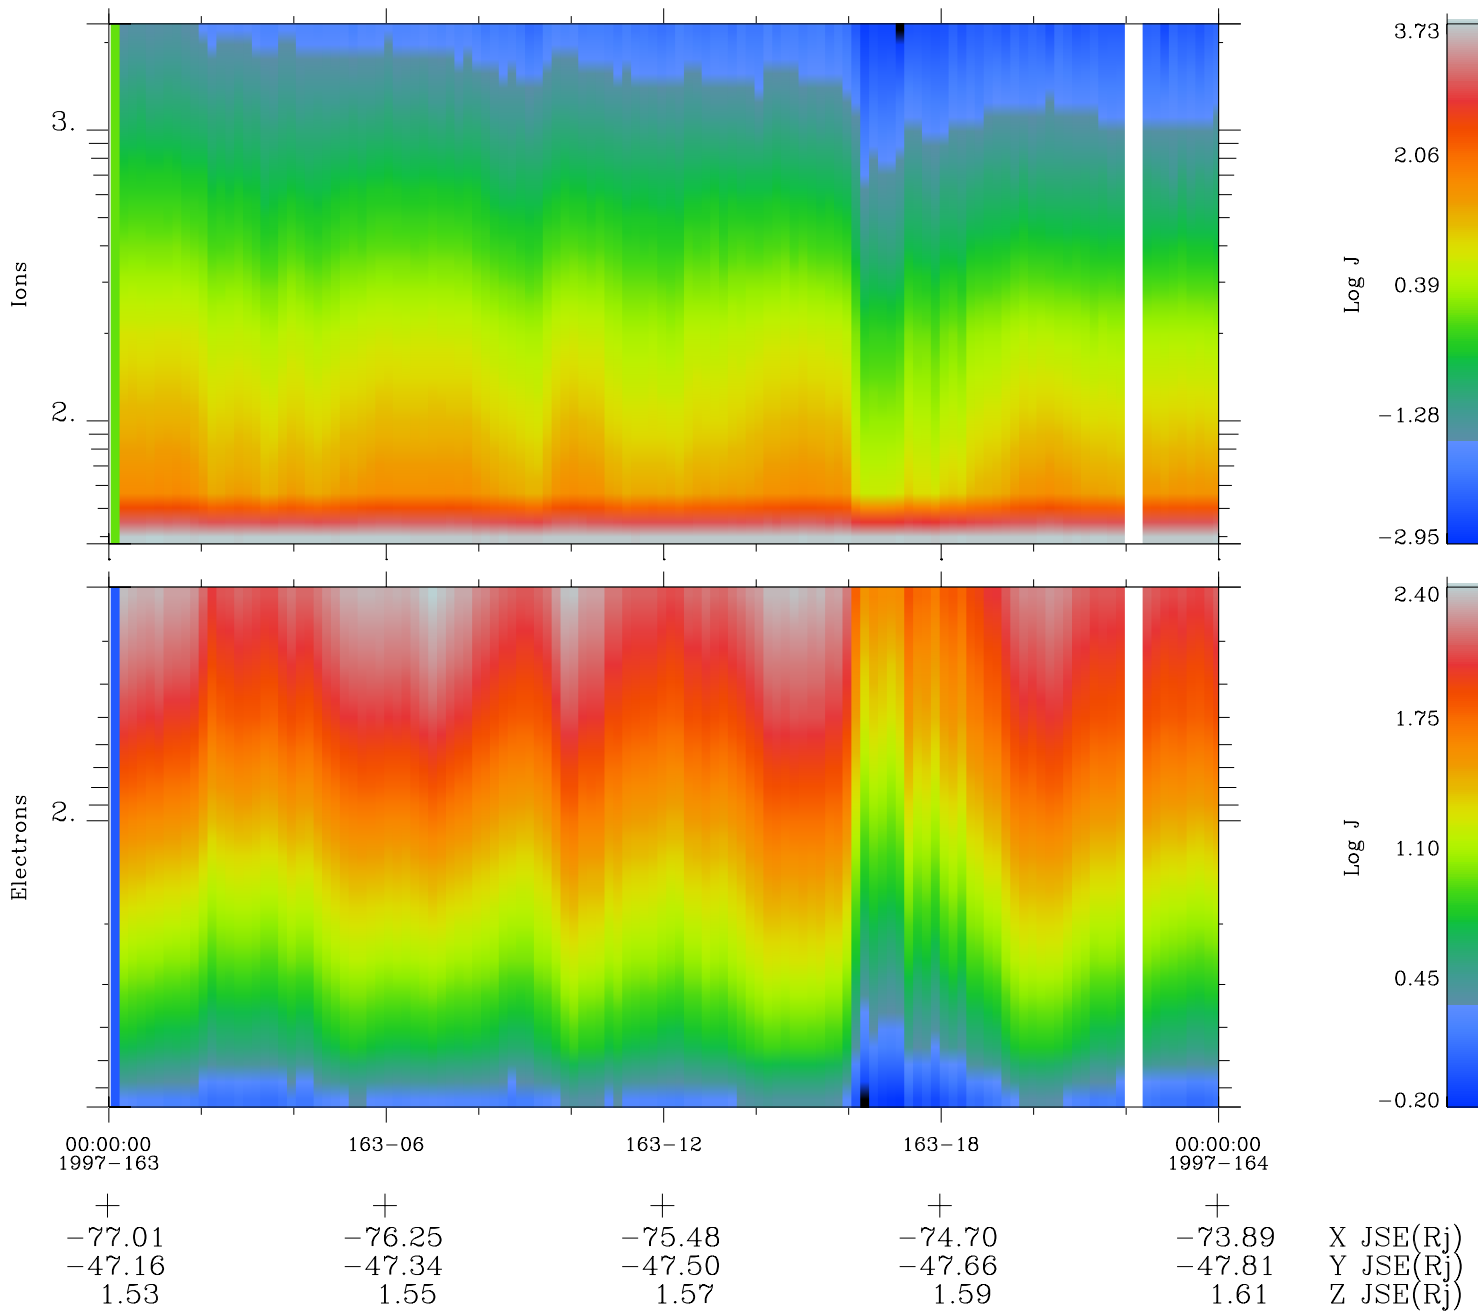

# Galileo EPD Real Time Omni Spectrum 97163

Software Version: RTSPEC\_OMNI V 1.20  
 Data Production: 06-03-00  
 Plot Production: Sat Sep 15 10:46:39 2001  
 Color File: wondr3  
 Geofactor File: 1.1

- ◇ = Jupiter look direction
- = Corotation look direction