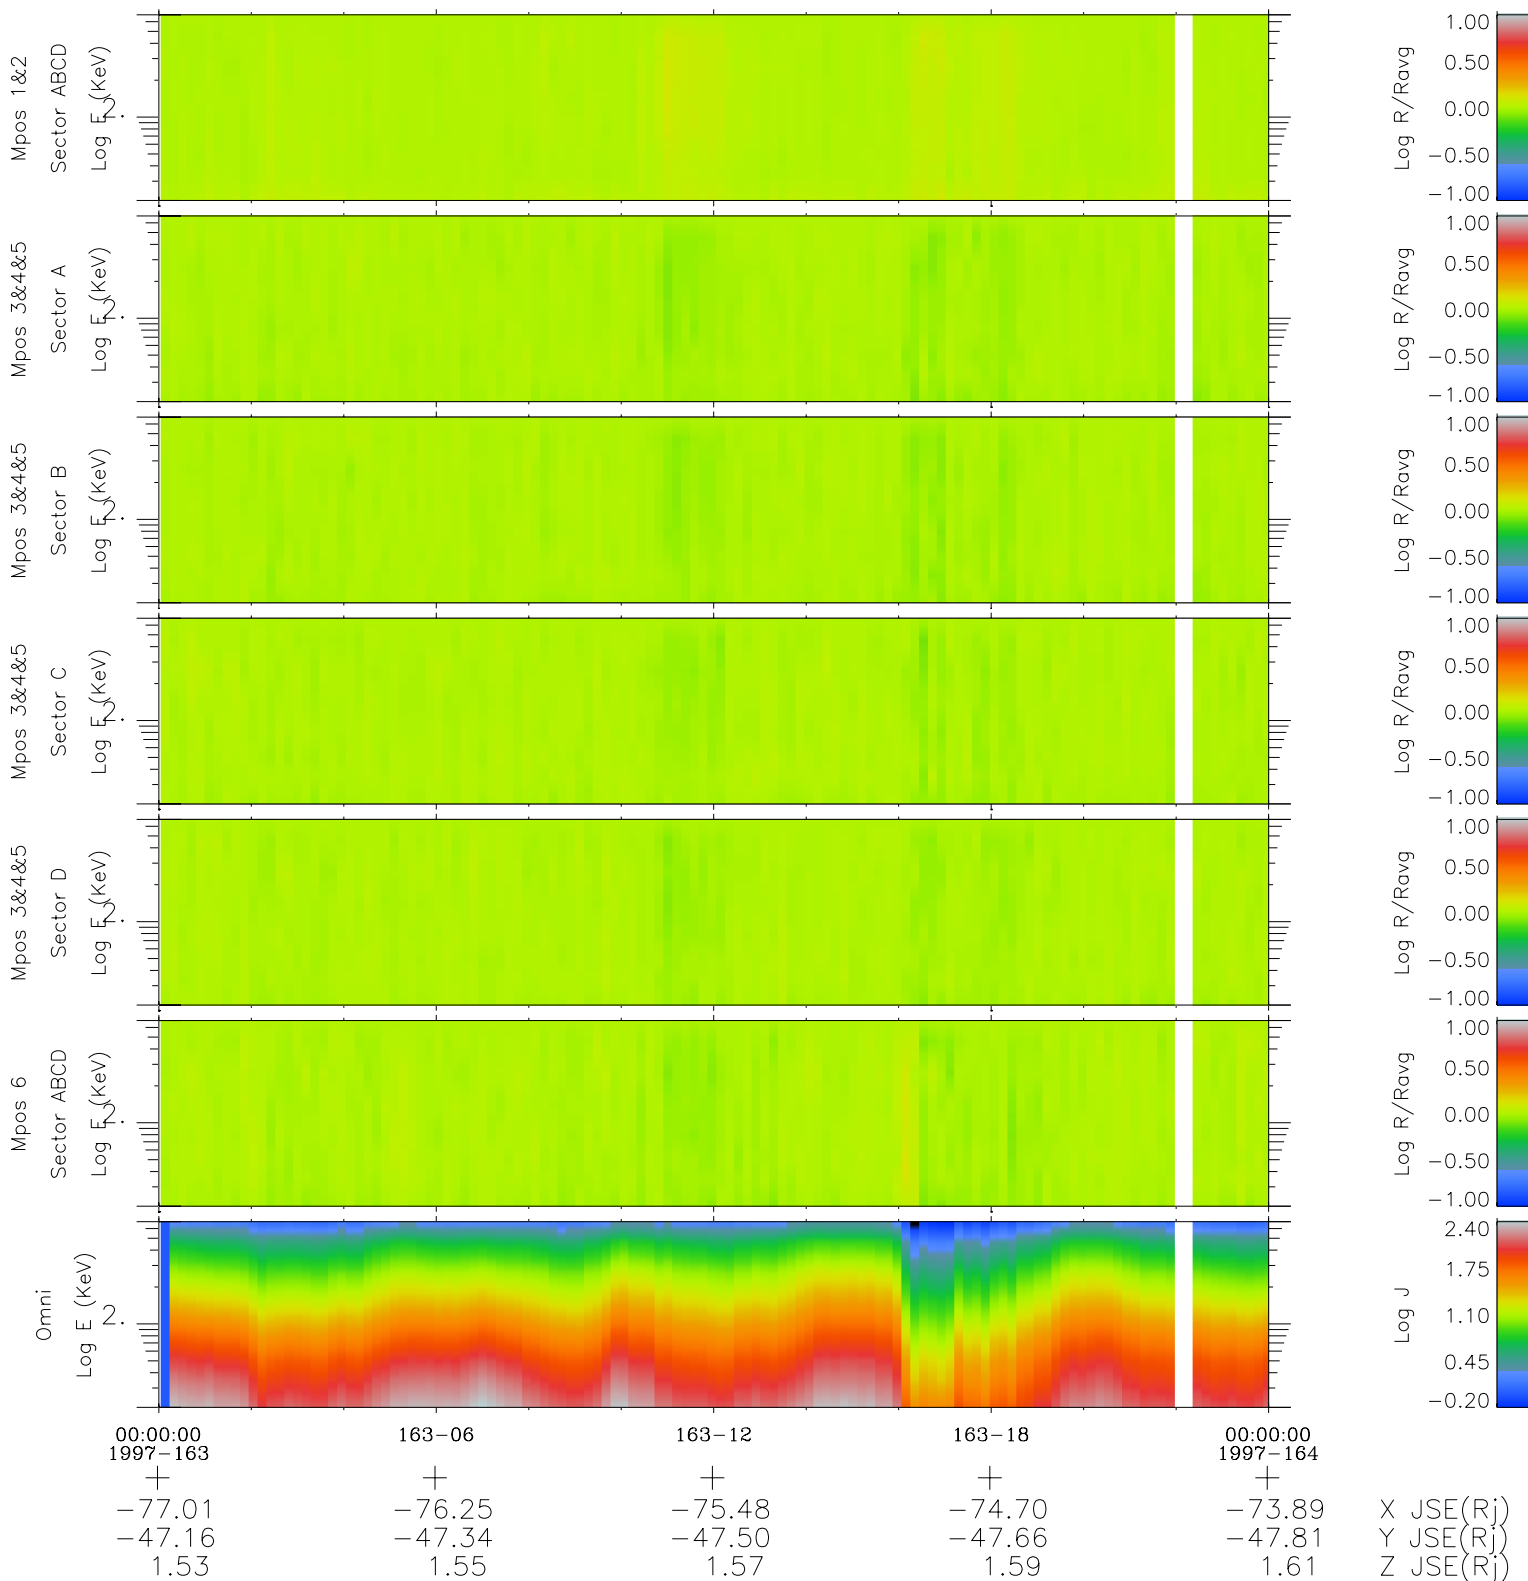

Galileo EPD Real Time R6 Electrons Spectra 97163

Software Version: RTSPEC_R6 V 1.20
 Data Production: 06-03-00
 Plot Production: Sat Sep 15 10:46:33 2001
 Color File: wondr3
 Geofactor File: 1.1

- ◇ = Jupiter look direction
- = Corotation look direction