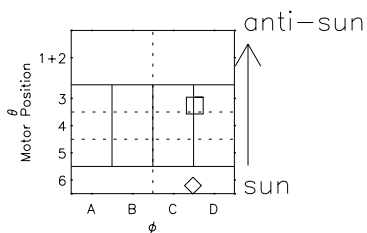

Galileo EPD Real Time R6 Electrons Spectra 97163

Software Version: RTSPEC_R6 V 1.20
 Data Production: 06-03-00
 Plot Production: Sat Sep 15 10:46:33 2001
 Color File: wondr3
 Geofactor File: 1.1

- ◇ = Jupiter look direction
- = Corotation look direction