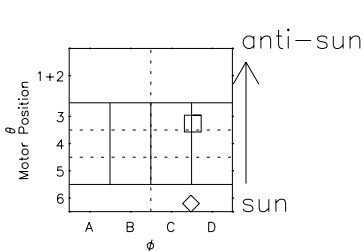

# Galileo EPD Real Time R6 Ions Spectra 97163

Software Version: RTSPEC\_R6 V 1.20  
 Data Production: 06-03-00  
 Plot Production: Sat Sep 15 10:46:26 2001  
 Color File: wondr3  
 Geofactor File: 1.1

- ◇ = Jupiter look direction
- = Corotation look direction