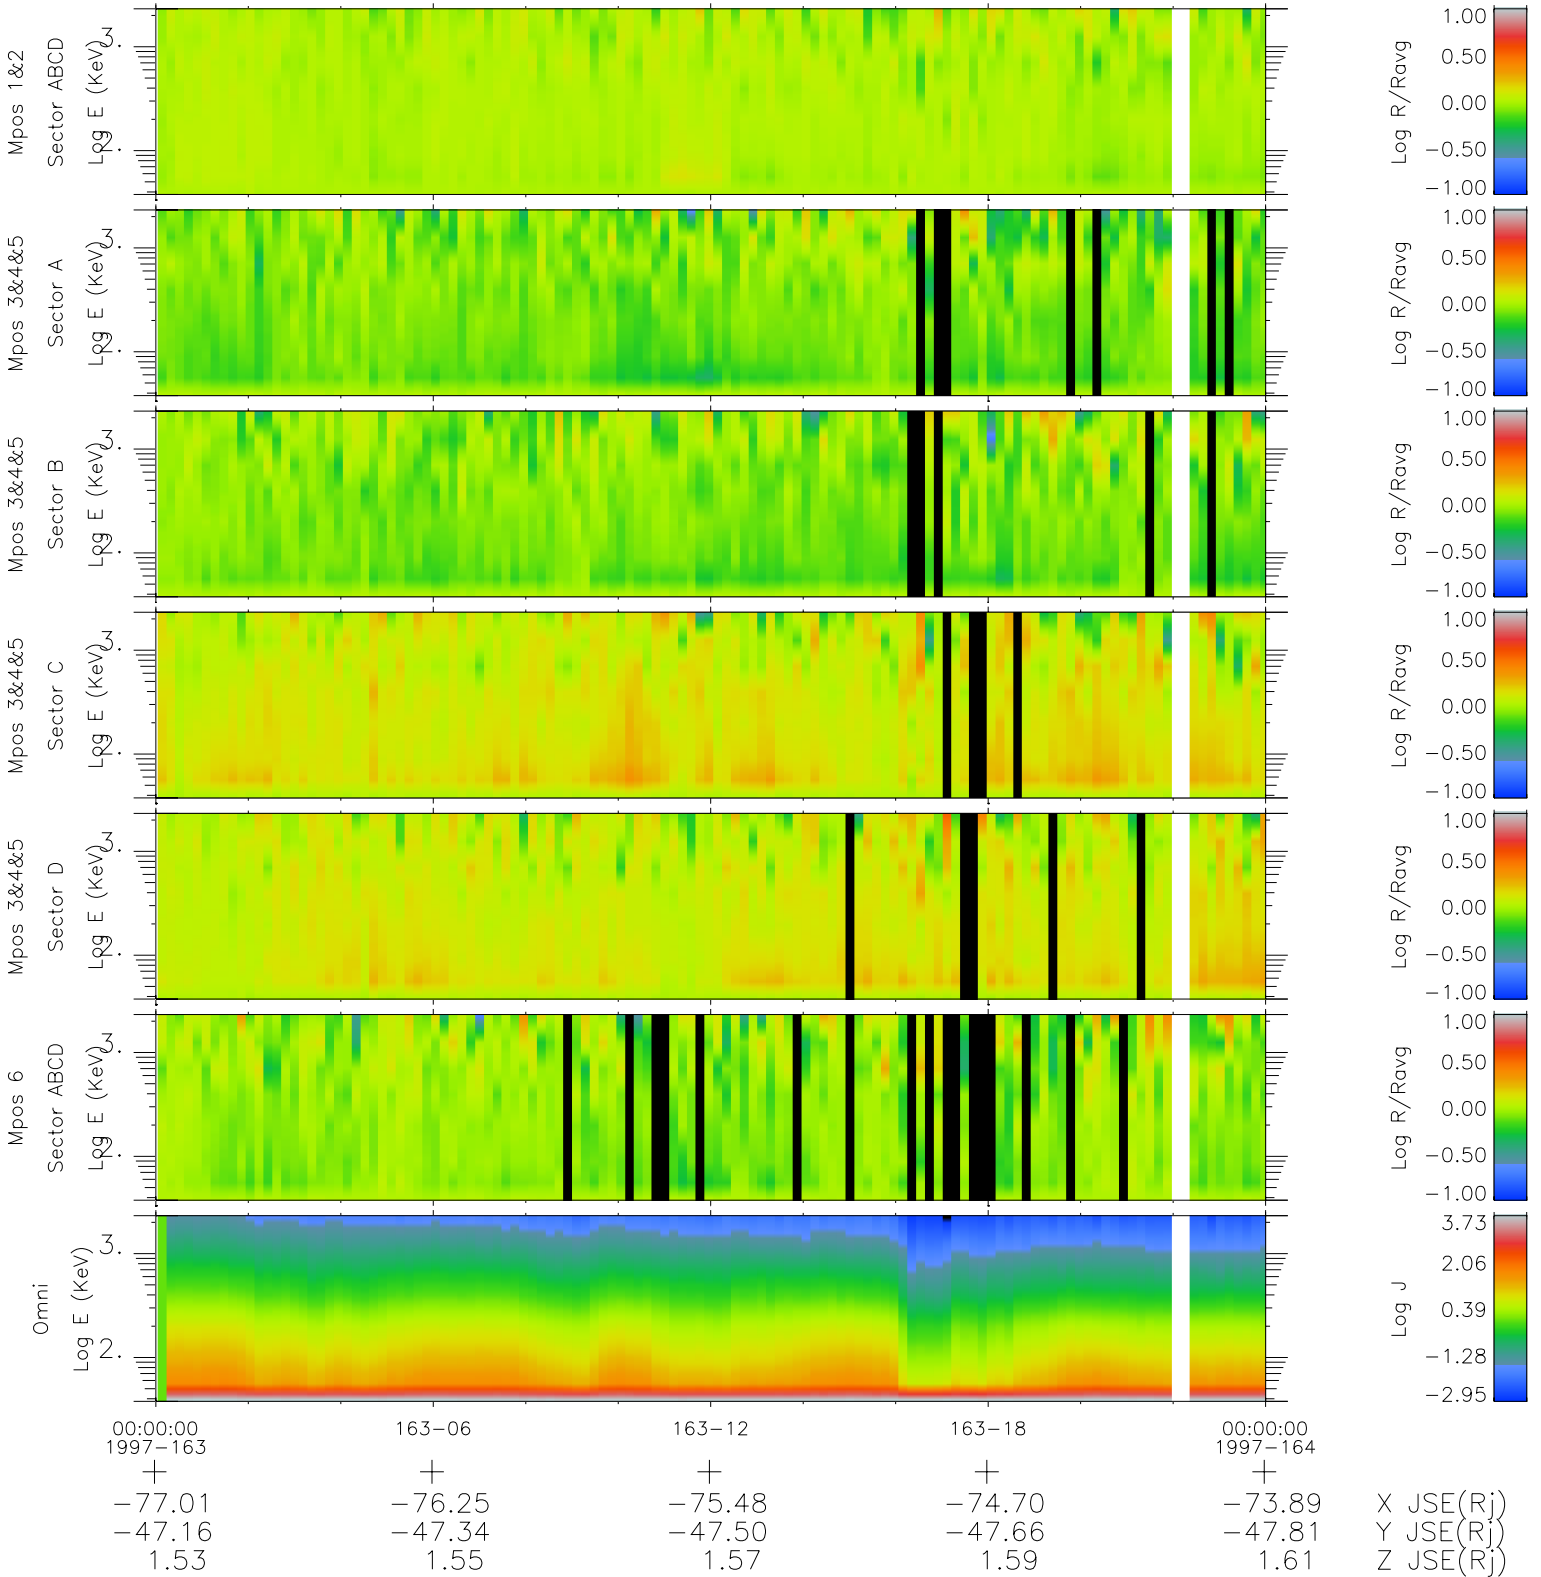

# Galileo EPD Real Time R6 Ions Spectra 97163

Software Version: RTSPEC\_R6 V 1.20  
 Data Production: 06-03-00  
 Plot Production: Sat Sep 15 10:46:26 2001  
 Color File: wondr3  
 Geofactor File: 1.1

- ◇ = Jupiter look direction
- = Corotation look direction