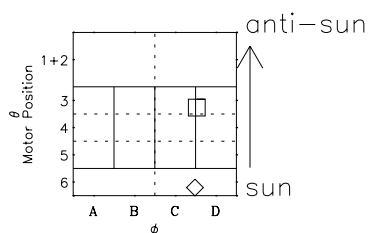

Galileo EPD Real-Time Omni 97163

Software Version: RTLINE_OMNI V 1.20
Data Production: 06-03-00
Plot Production: Sat Sep 15 10:48:44 2001

\diamond = Jupiter look direction
 \square = Corotation look direction