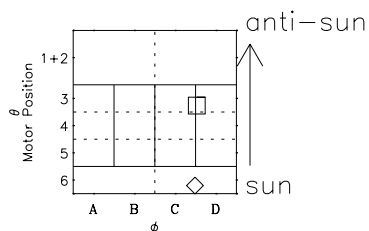

Galileo EPD Real-Time Omni 97163

Software Version: RTLINE_OMNI V 1.20
Data Production: 06-03-00
Plot Production: Sat Sep 15 10:48:43 2001

- ◇ = Jupiter look direction
- = Corotation look direction