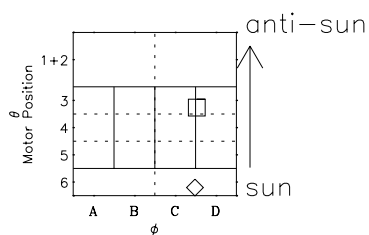

# Galileo EPD Real-Time Omni 97163

Software Version: RTLINE\_OMNI V 1.20  
Data Production: 06-03-00  
Plot Production: Sat Sep 15 10:48:42 2001

- ◇ = Jupiter look direction
- = Corotation look direction