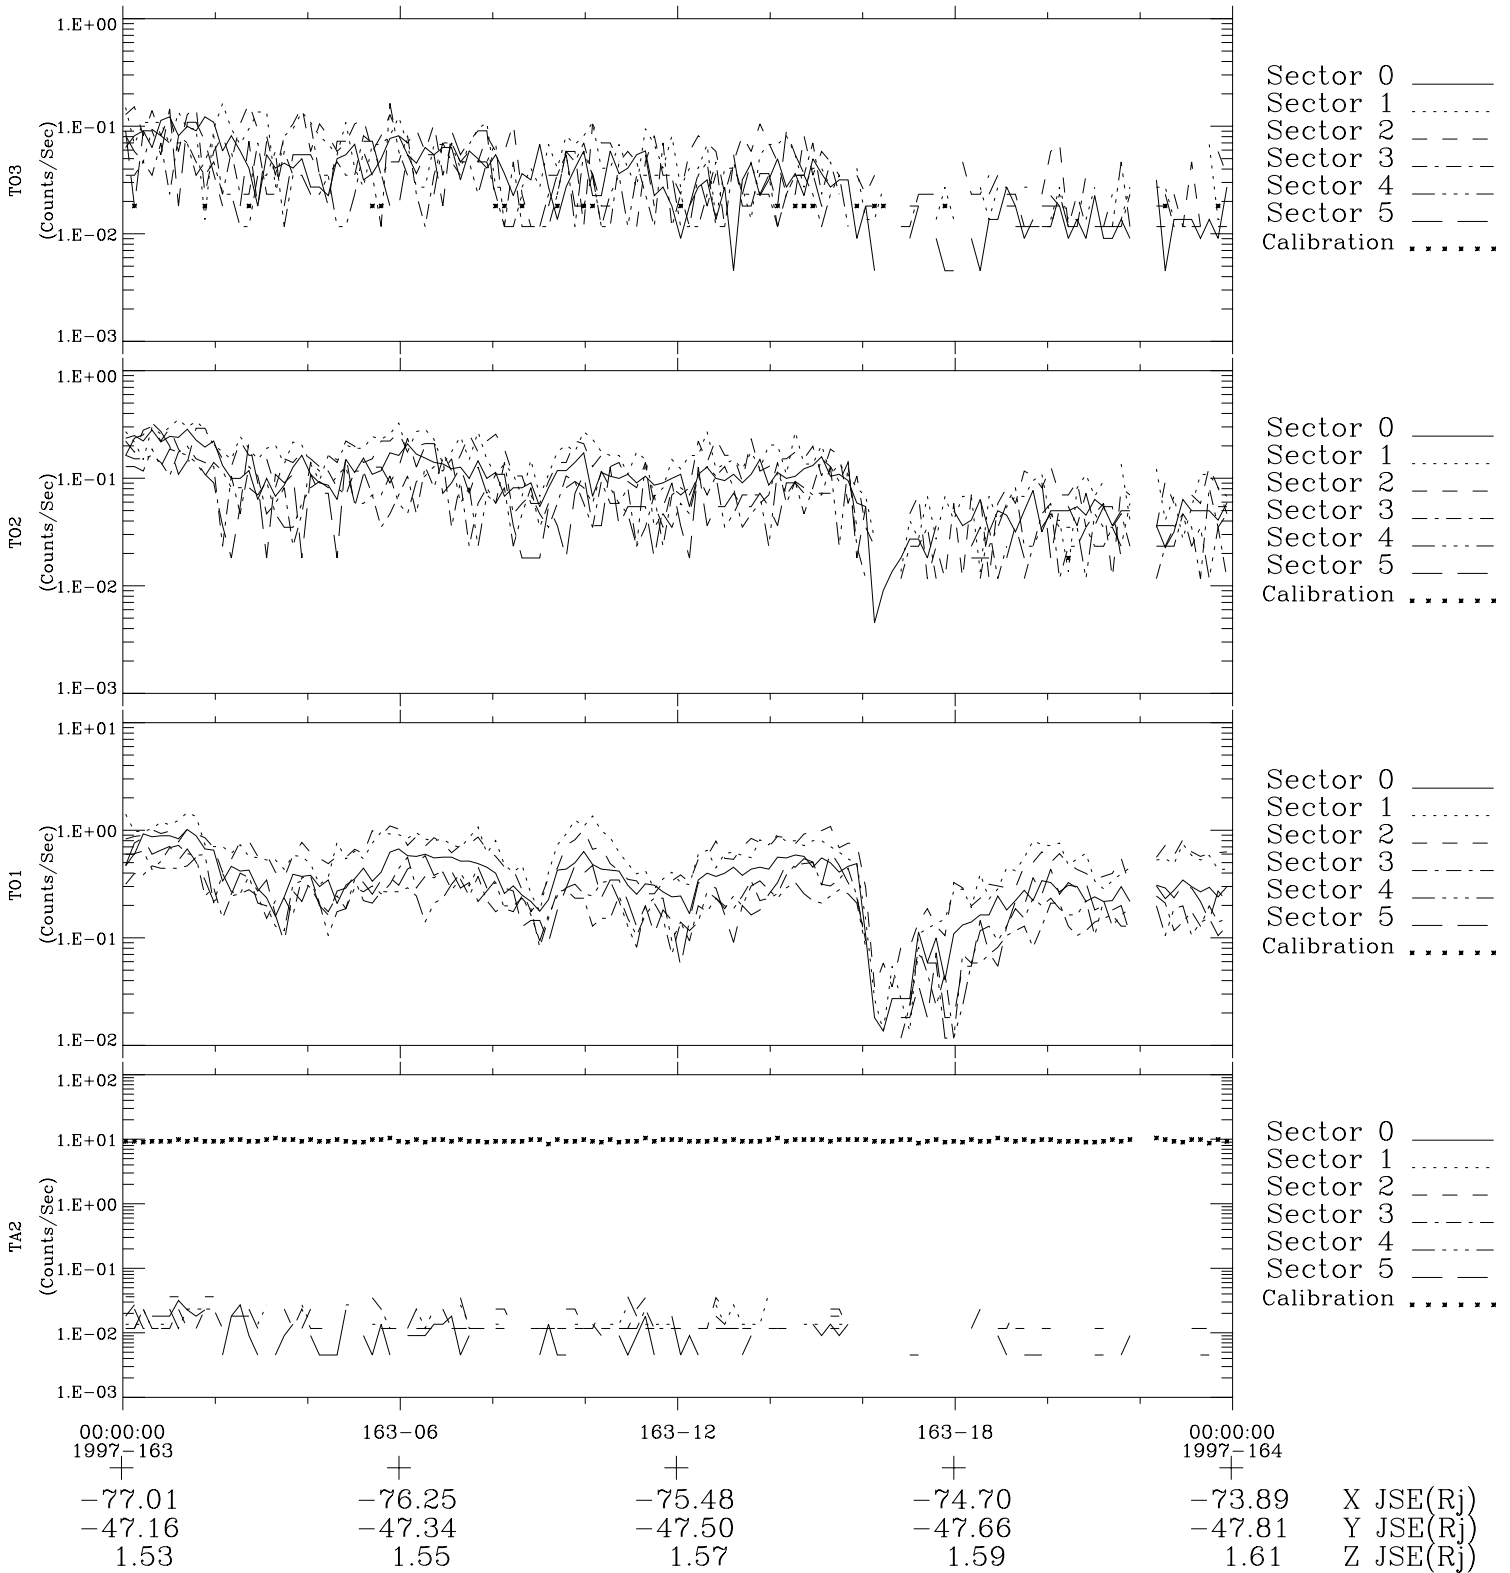

# Galileo EPD Real-Time Six-Sector 97163

Software Version: RTLINE\_R6 V 1.20  
Data Production: 06-03-00  
Plot Production: Sat Sep 15 10:48:50 2001

◇ = Jupiter look direction  
□ = Corotation look direction