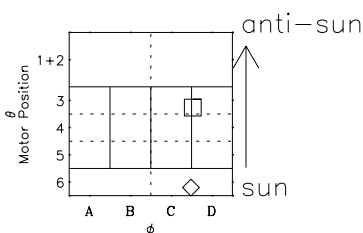

# Galileo EPD Real-Time Six-Sector 97163

Software Version: RTLINE\_R6 V 1.20  
Data Production: 06-03-00  
Plot Production: Sat Sep 15 10:48:50 2001

◇ = Jupiter look direction  
□ = Corotation look direction