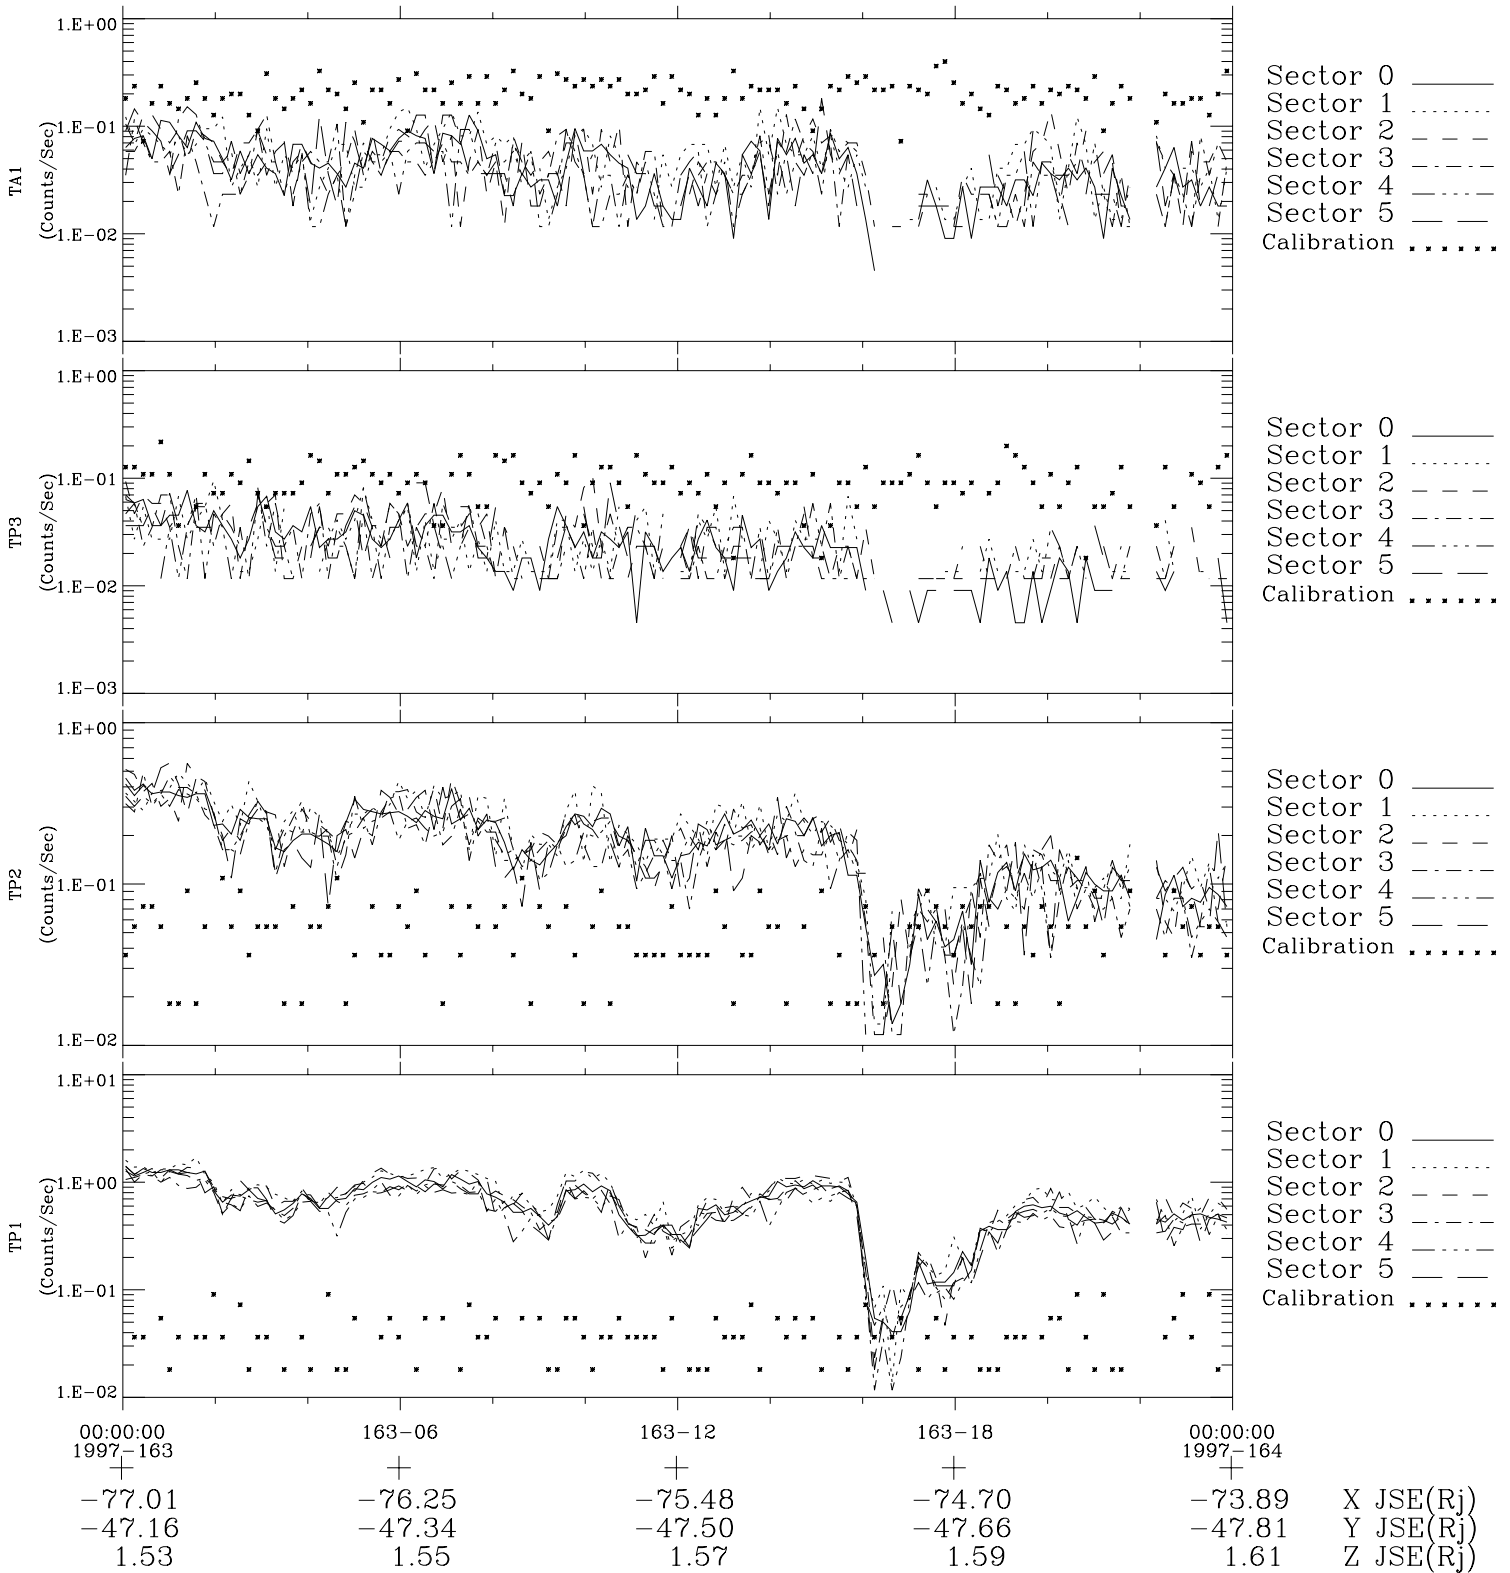

# Galileo EPD Real-Time Six-Sector 97163

Software Version: RTLINE\_R6 V 1.20  
Data Production: 06-03-00  
Plot Production: Sat Sep 15 10:48:49 2001

◇ = Jupiter look direction  
□ = Corotation look direction