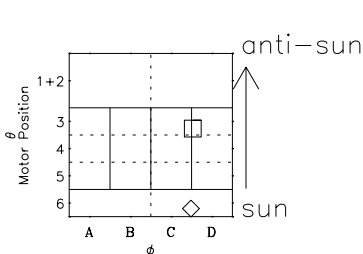

# Galileo EPD Real-Time Six-Sector 97163

Software Version: RTLINE\_R6 V 1.20  
Data Production: 06-03-00  
Plot Production: Sat Sep 15 10:48:49 2001

◇ = Jupiter look direction  
□ = Corotation look direction