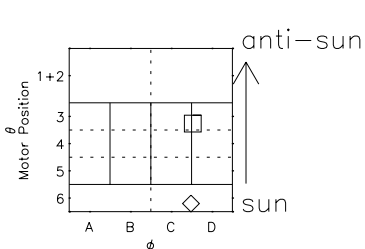

Galileo EPD Real Elevation Anisotropies 97163

Software Version: RTELEV_MEAN V 1.20
 Data Production: 06-03-00
 Plot Production: Sat Sep 15 10:47:38 2001
 Color File: wondr3
 Geofactor File: 1.1

◇ = Jupiter look direction
 □ = Corotation look direction