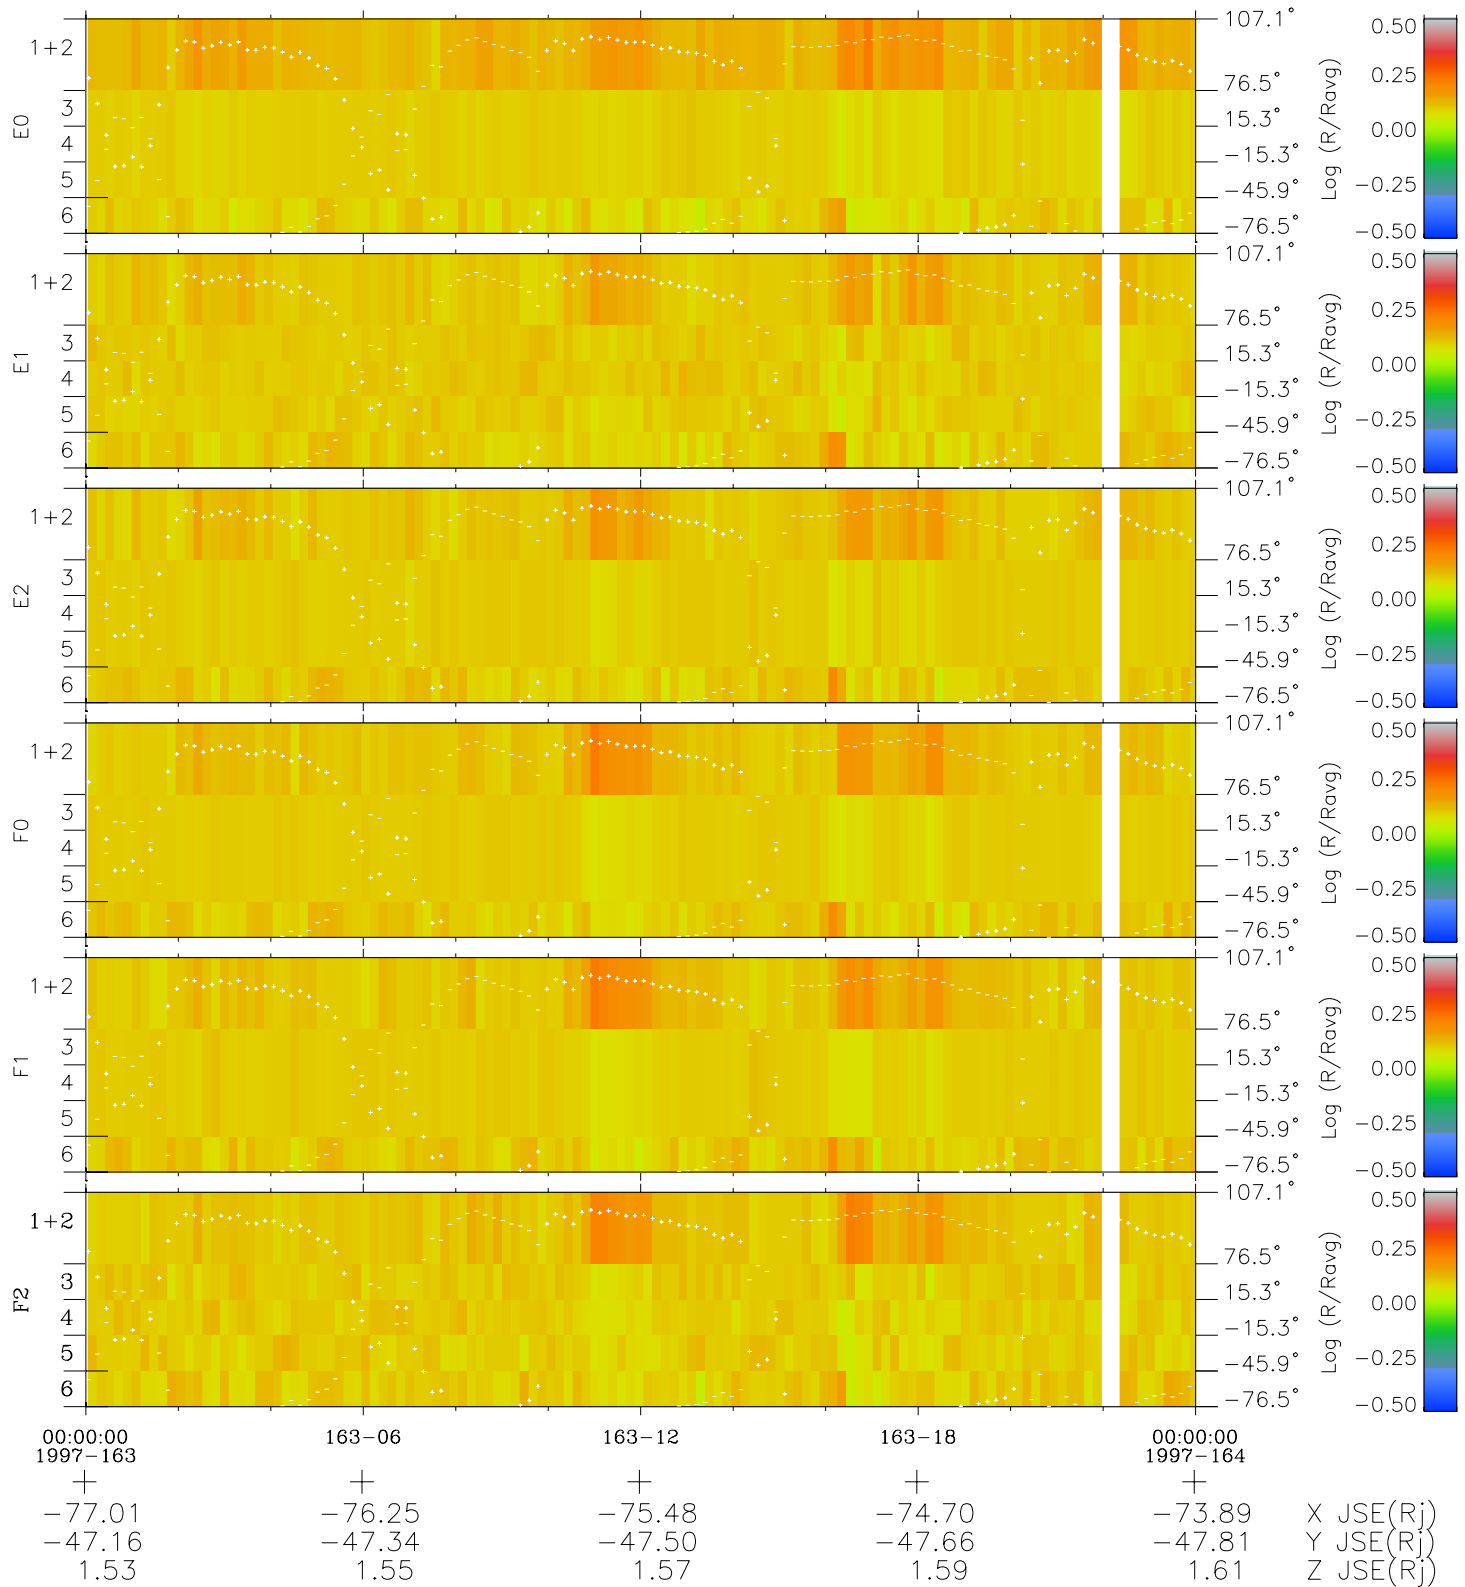

Galileo EPD Real Elevation Anisotropies 97163

Software Version: RTELEV_MEAN V 1.20
 Data Production: 06-03-00
 Plot Production: Sat Sep 15 10:47:38 2001
 Color File: wondr3
 Geofactor File: 1.1

◇ = Jupiter look direction
 □ = Corotation look direction