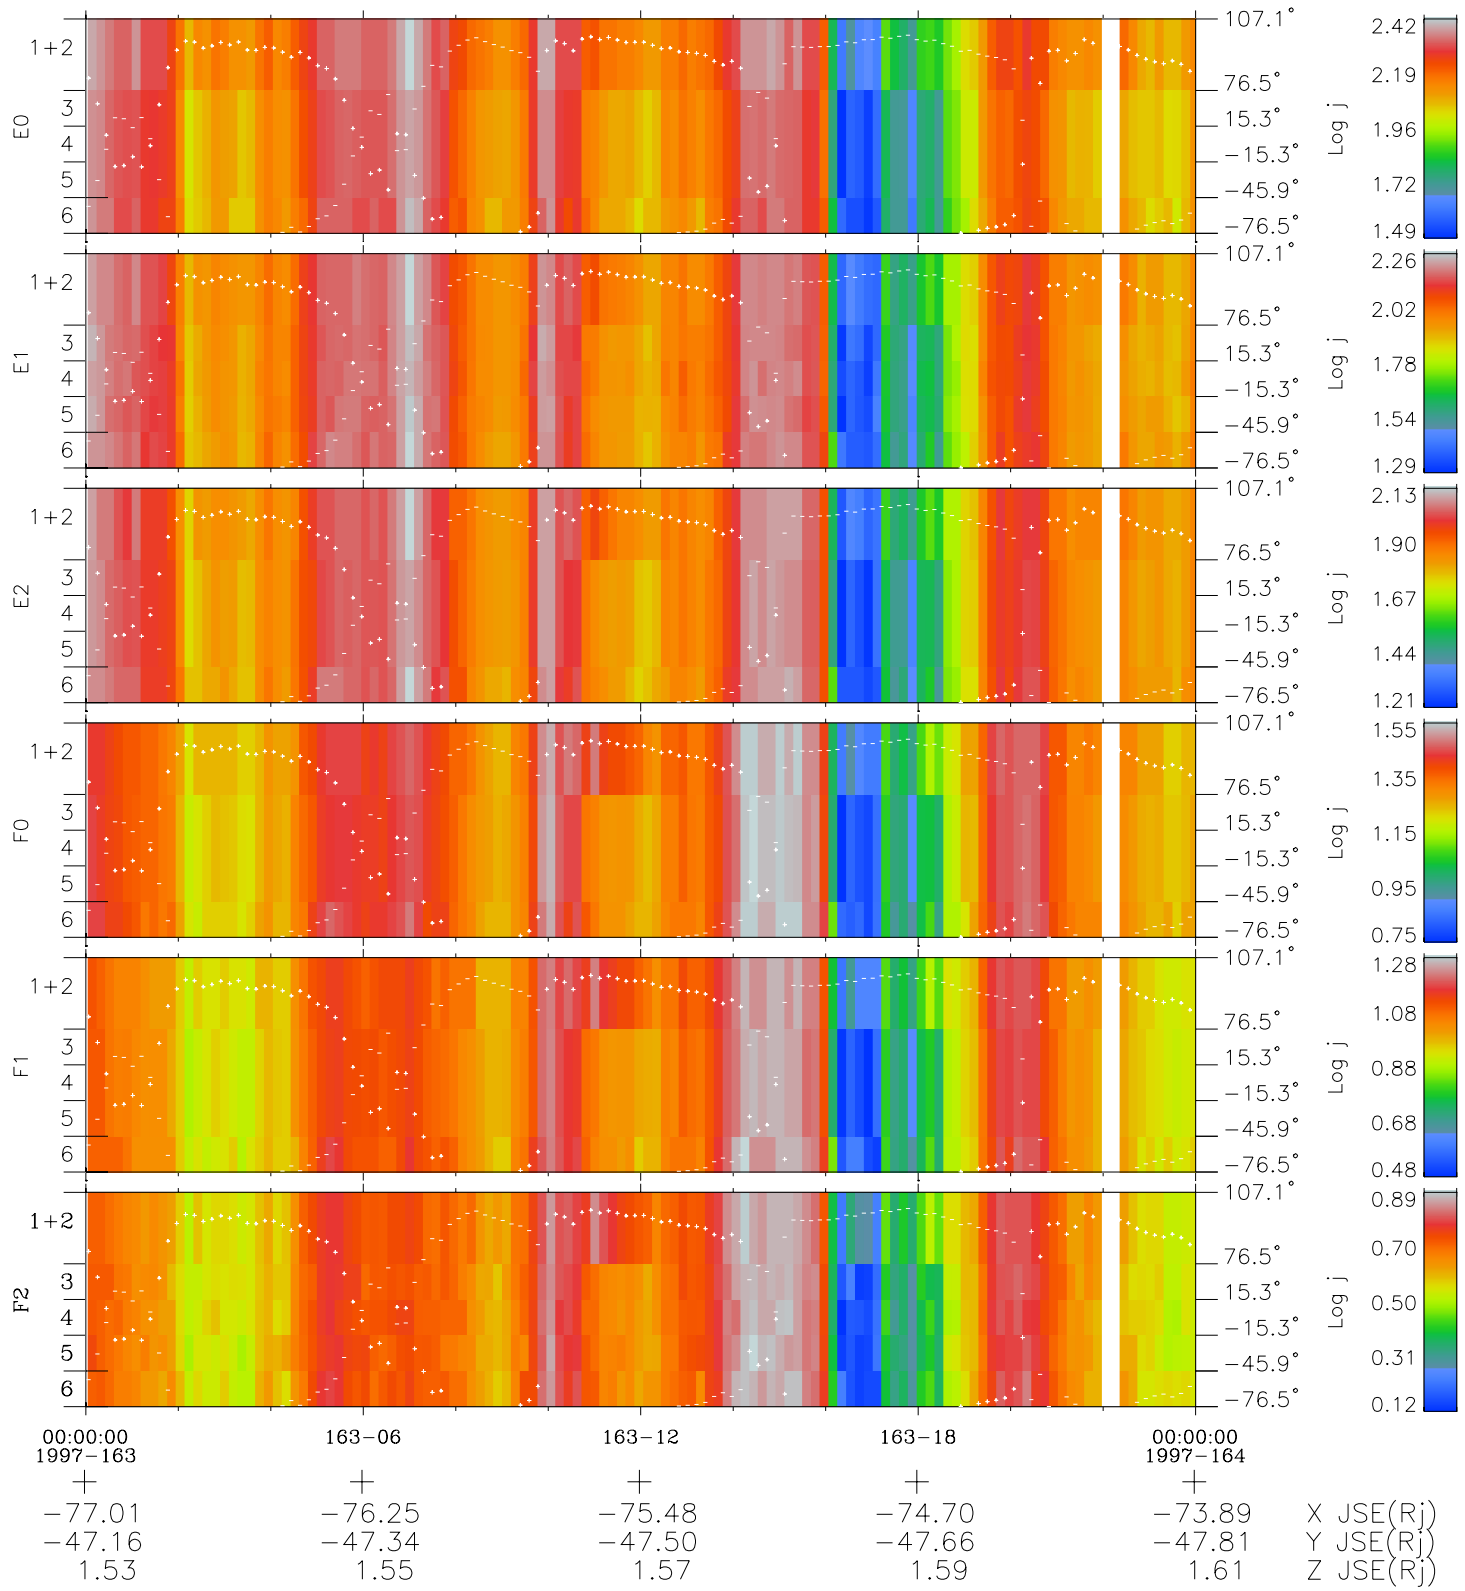

# Galileo EPD Real Elevation Anisotropies 97163

Software Version: RTELEV\_FLUX V 1.20  
 Data Production: 06-03-00  
 Plot Production: Sat Sep 15 10:47:50 2001  
 Color File: wondr3  
 Geofactor File: 1.1

- ◇ = Jupiter look direction
- = Corotation look direction