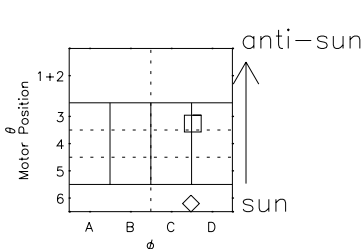

Galileo EPD Real Elevation Anisotropies 97163

Software Version: RTELEV_NORM V 1.20
 Data Production: 06-03-00
 Plot Production: Sat Sep 15 10:47:56 2001
 Color File: wondr3
 Geofactor File: 1.1

- ◇ = Jupiter look direction
- = Corotation look direction