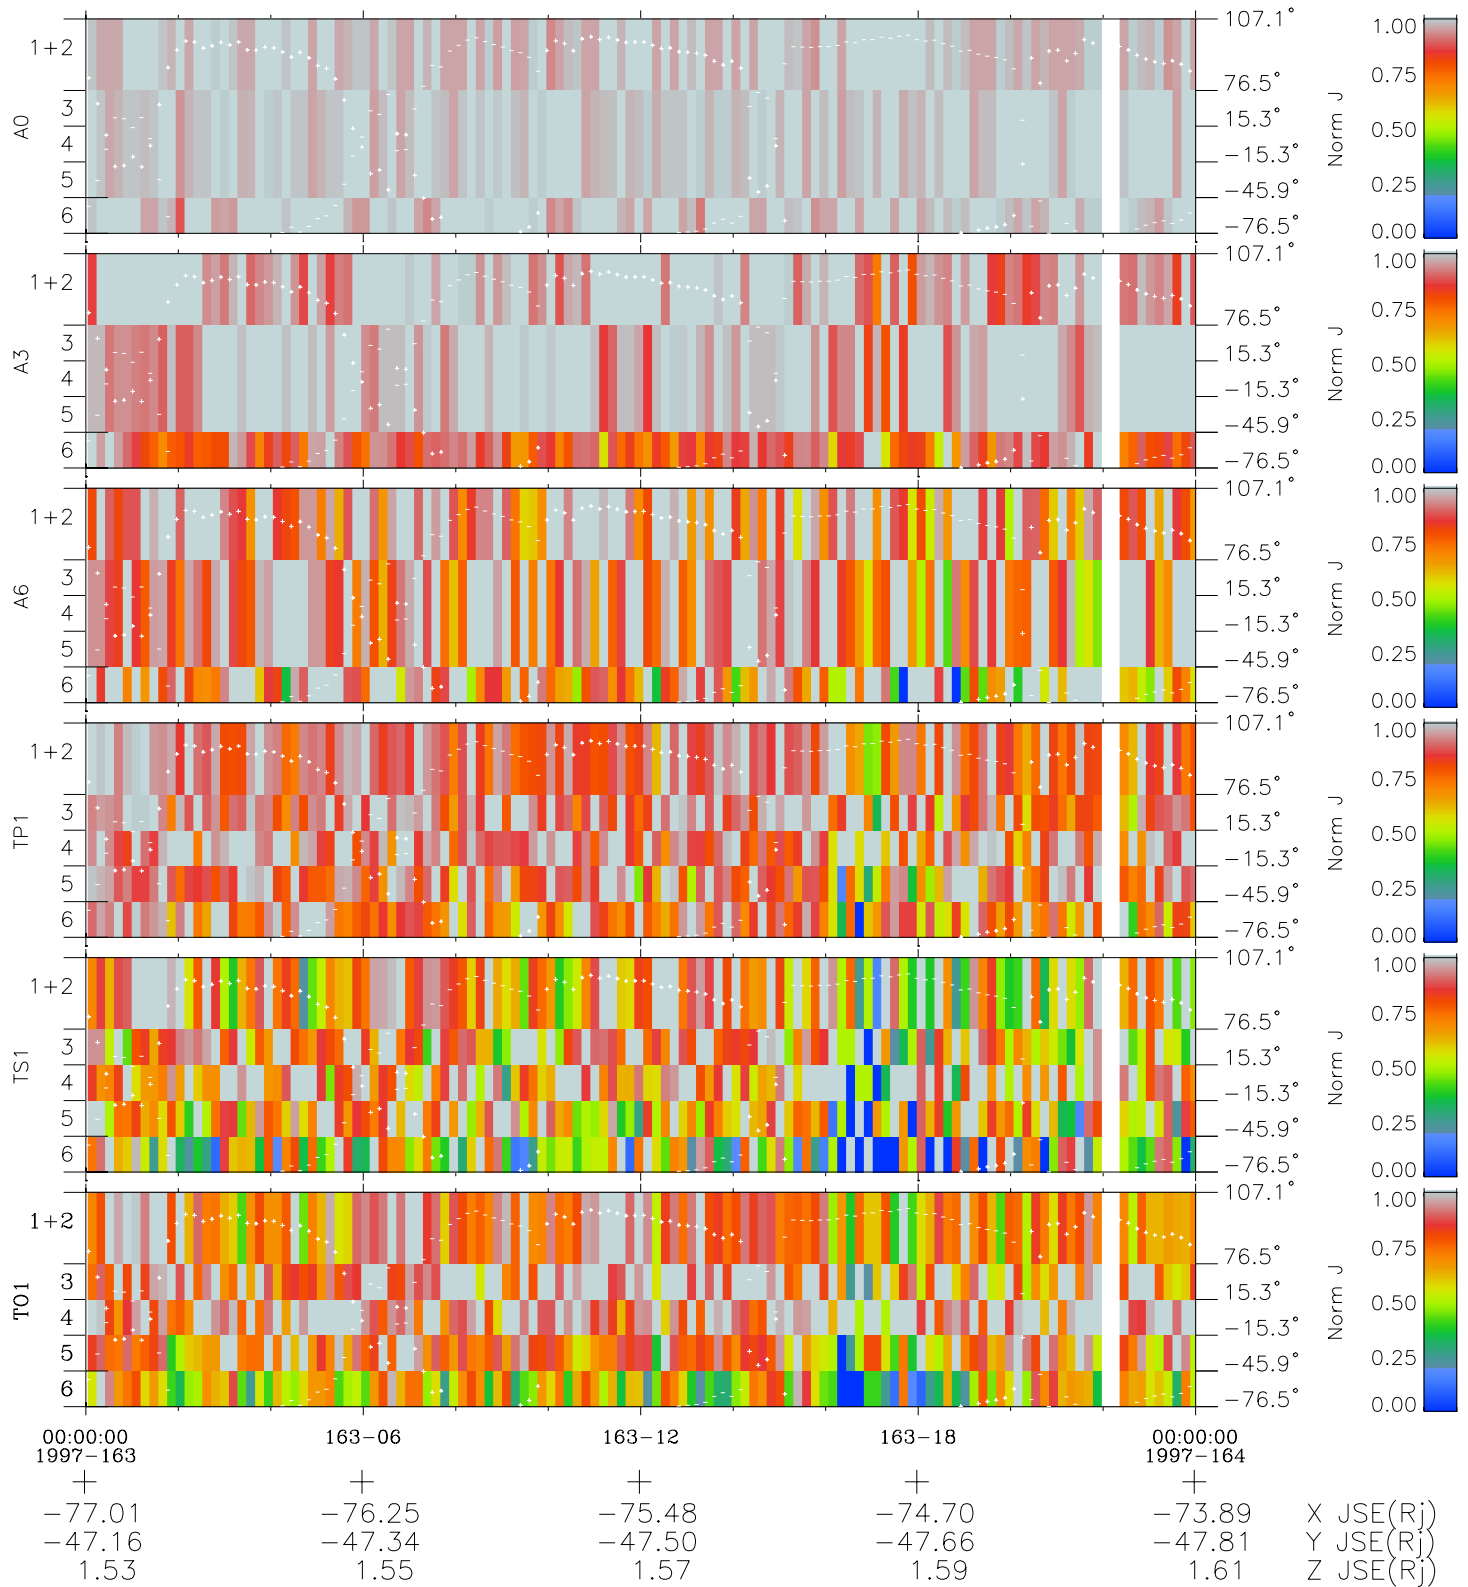

Galileo EPD Real Elevation Anisotropies 97163

Software Version: RTELEV_NORM V 1.20
 Data Production: 06-03-00
 Plot Production: Sat Sep 15 10:47:56 2001
 Color File: wondr3
 Geofactor File: 1.1

- ◇ = Jupiter look direction
- = Corotation look direction