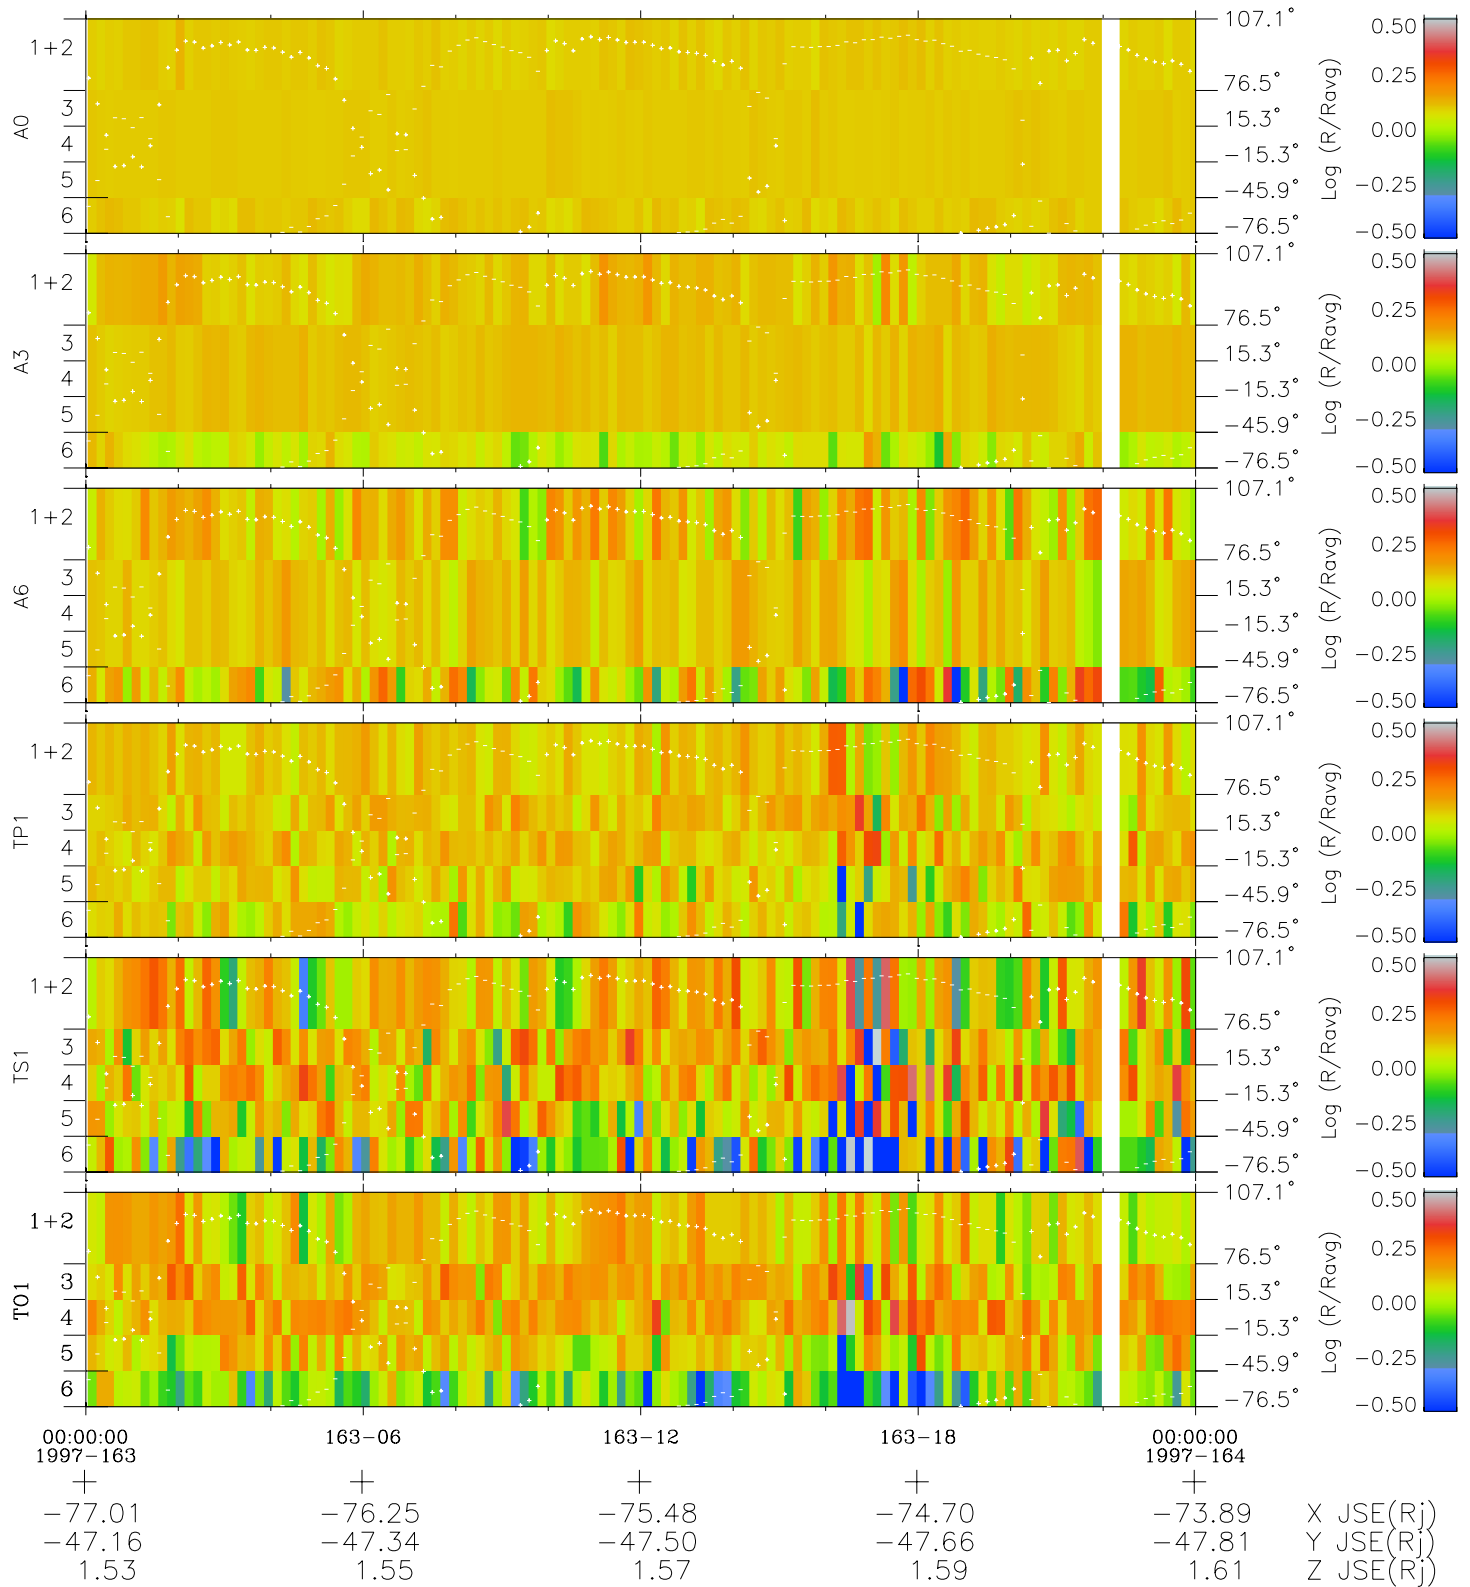

Galileo EPD Real Elevation Anisotropies 97163

Software Version: RTELEV_MEAN V 1.20
 Data Production: 06-03-00
 Plot Production: Sat Sep 15 10:47:32 2001
 Color File: wondr3
 Geofactor File: 1.1

- ◇ = Jupiter look direction
- = Corotation look direction