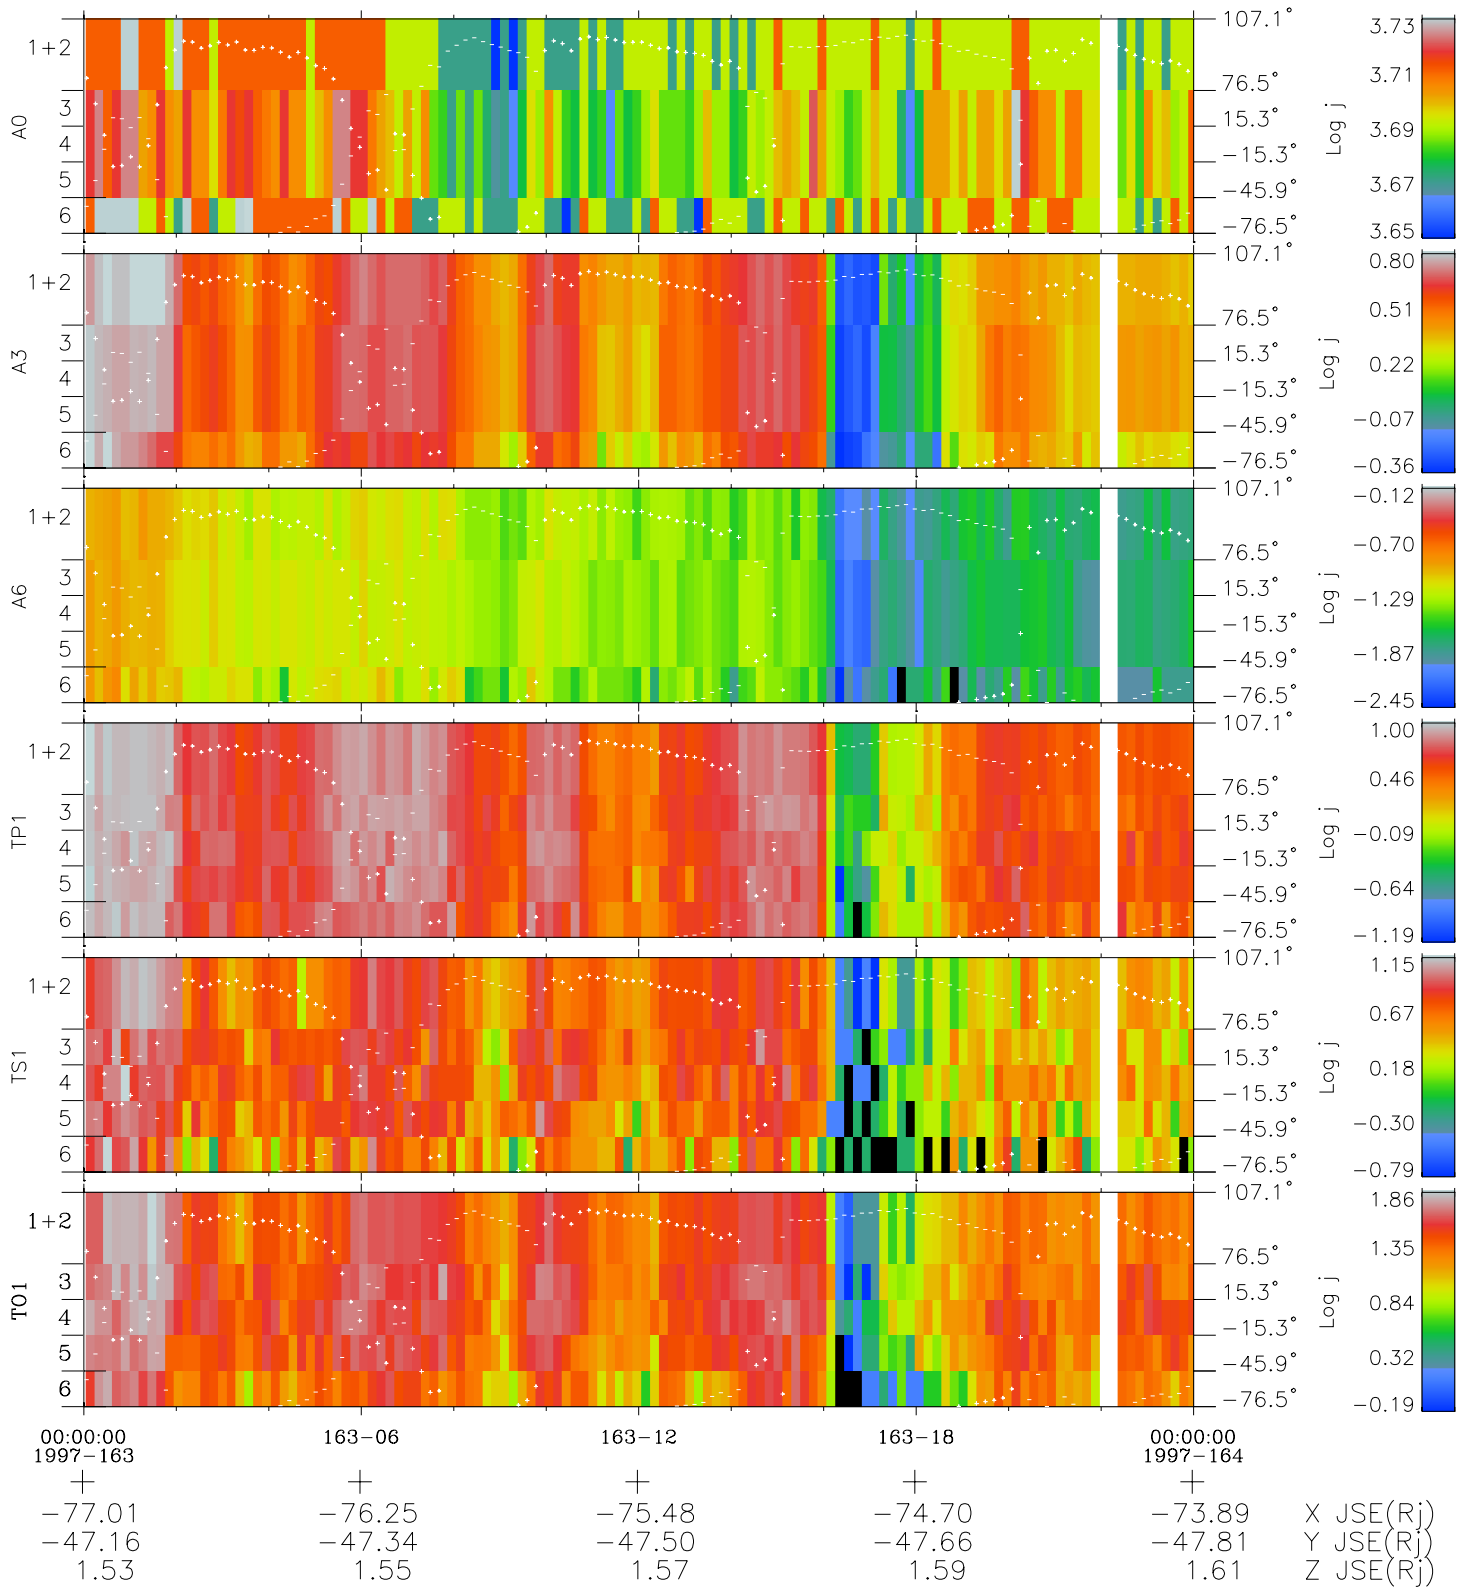

Galileo EPD Real Elevation Anisotropies 97163

Software Version: RTELEV_FLUX V 1.20
 Data Production: 06-03-00
 Plot Production: Sat Sep 15 10:47:44 2001
 Color File: wondr3
 Geofactor File: 1.1

- ◇ = Jupiter look direction
- = Corotation look direction