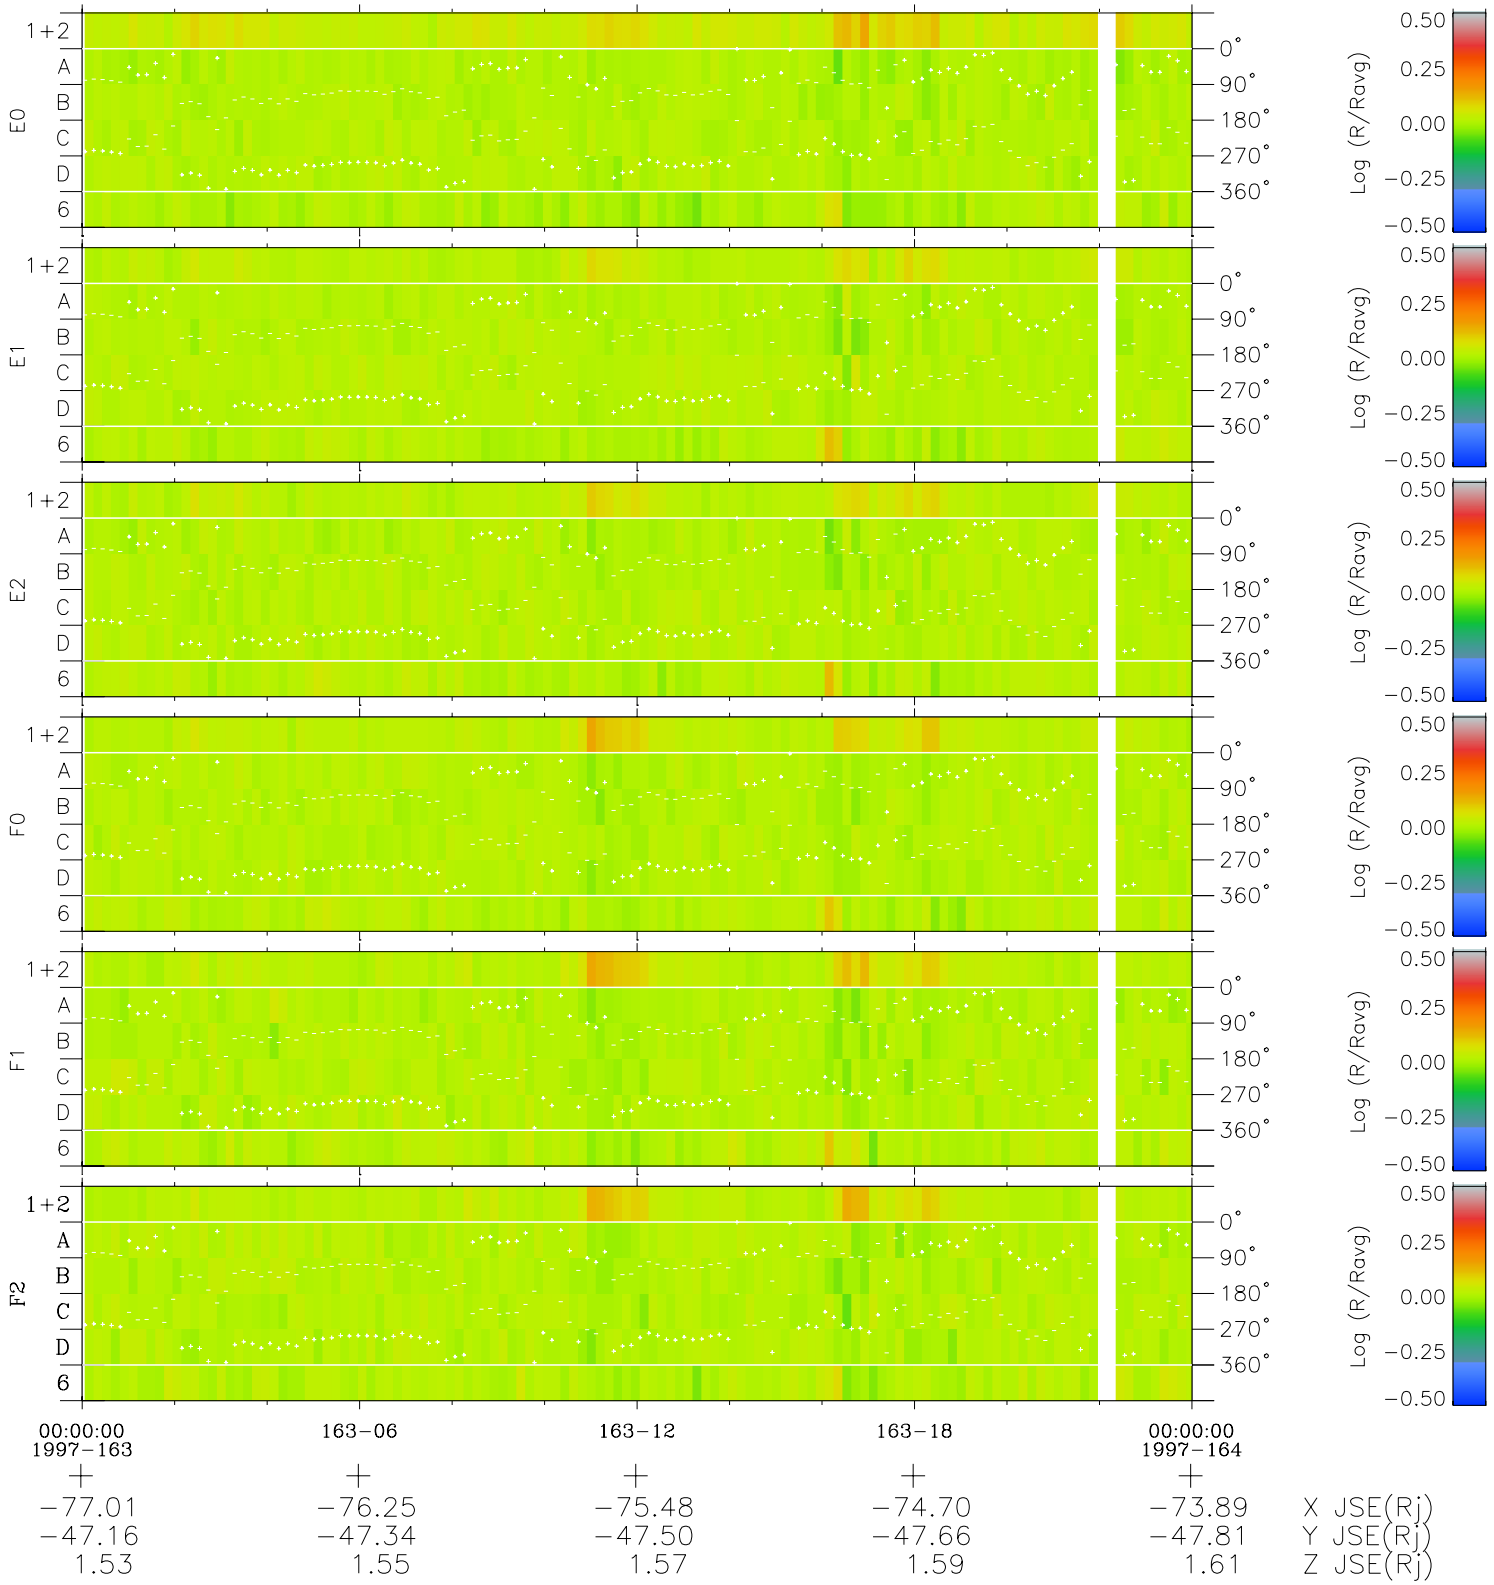

# Galileo EPD Real Time Azimuth Anisotropies 97163

Software Version: RTAZIM\_MEAN V 1.20  
Data Production: 06-03-00  
Plot Production: Sat Sep 15 10:48:14 2001  
Color File: wondr3  
Geofactor File: 1.1

◇ = Jupiter look direction  
□ = Corotation look direction